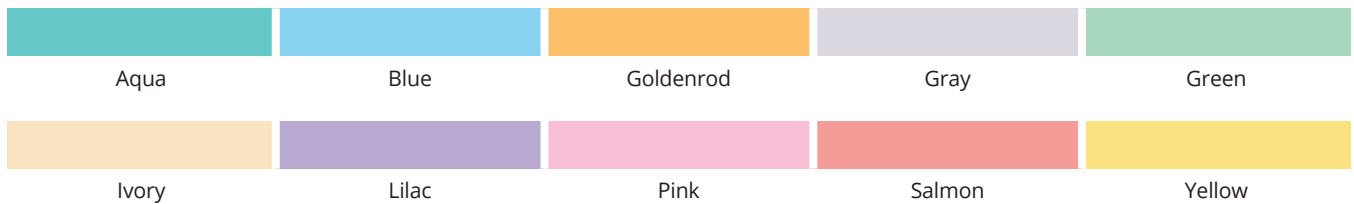

Xerox® Vitality Colors® Pastel Multipurpose Printer Paper

Basis Weight	GSM	Brightness GE	Opacity	Smoothness	Caliper	PC Fiber
20	75	—	—	160	4.0	30%
24	90	—	—	160	4.6	30%

Color Swatches:

NOTE: Color swatches are for representation only and may not be an exact match.

Features:

- 9 colors available in 20 lb. basis weight
- 8 colors available in 24 lb. basis weight
- Available in poly wrapped ream quantities
- Designed to run in all types of printers
- Made in USA

Environmental Characteristics: