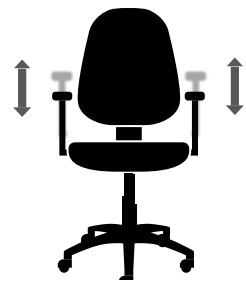

Align High Back Ergonomic Chair (CH3803BLF-03)

Seating Features Overview

A Adjustable Chair Height
Raises and lowers to meet individual preference

B Adjustable Backrest Height
Moves the backrest up and down to provide support in the right places

C Adjustable Seat Depth
Allows the seat to move forward and backward to properly support the thighs

J Adjustable 2:1 Synchro Tilt
Allows the backrest to recline at twice the degree of the seat

K Adjustable Tilt Tension
Knob underneath the seat turns to set the rate and ease of recline

L Tilt Lock
Locks the tilt function so that the chair remains in a fixed position

D 1 Way Adjustable Armrests: Height
Armrests move up and down so that the elbows and forearms can sit naturally

E 2 Way Adjustable Armrests: Height and Width
Arms move up and down as well as side to side for personalized comfort and support