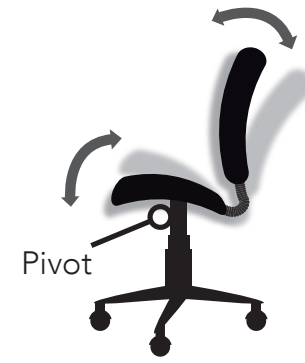

Align High Back Ergonomic Chair (CH3803BLF-03)

Seating Features Overview

A Adjustable Chair Height
Raises and lowers to meet individual preference

B Adjustable Backrest Height
Moves the backrest up and down to provide support in the right places

C Adjustable Seat Depth
Allows the seat to move forward and backward to properly support the thighs

J Adjustable 2:1 Synchro Tilt
Allows the backrest to recline at twice the degree of the seat

K Adjustable Tilt Tension
Knob underneath the seat turns to set the rate and ease of recline

L Tilt Lock
Locks the tilt function so that the chair remains in a fixed position

D 1 Way Adjustable Armrests: Height
Armrests move up and down so that the elbows and forearms can sit naturally

E 2 Way Adjustable Armrests: Height and Width
Arms move up and down as well as side to side for personalized comfort and support