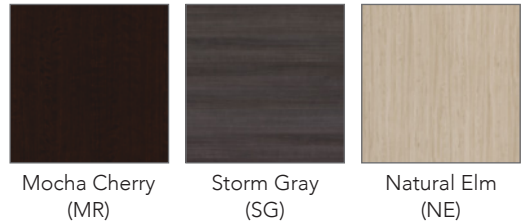

FINISH OPTIONS
Use finish codes where XX is indicated in SKU #

ANSI BIFMA QUALITY | 10 YEAR MANUFACTURER'S WARRANTY | This collection is on GSA Contract SIN 33721, unless indicated with (*). See Pages 144-145 for complete GSA details. **GSA**