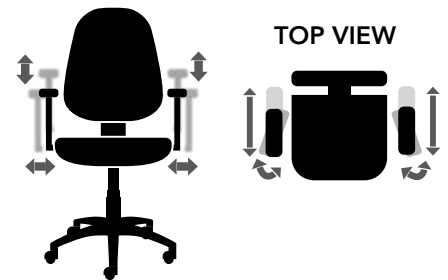

1. **F 4 Way Adjustable Armrests: Height, Width, Depth, Angle**
   Armrests move up and down, in and out, forward and backward, with custom angle adjustment