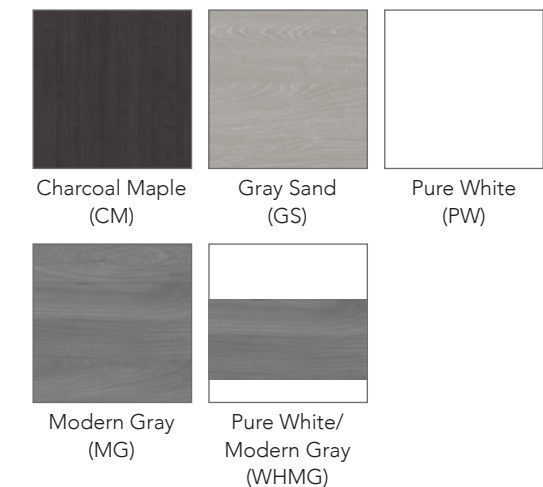

FINISH OPTIONS

Use finish codes where XX is indicated in SKU #