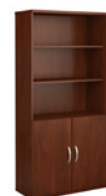

36W 5 Shelf Bookcase with Doors
SRC103XX List Price - $783.00
35.71" W x 15.35" D x 72.8" H