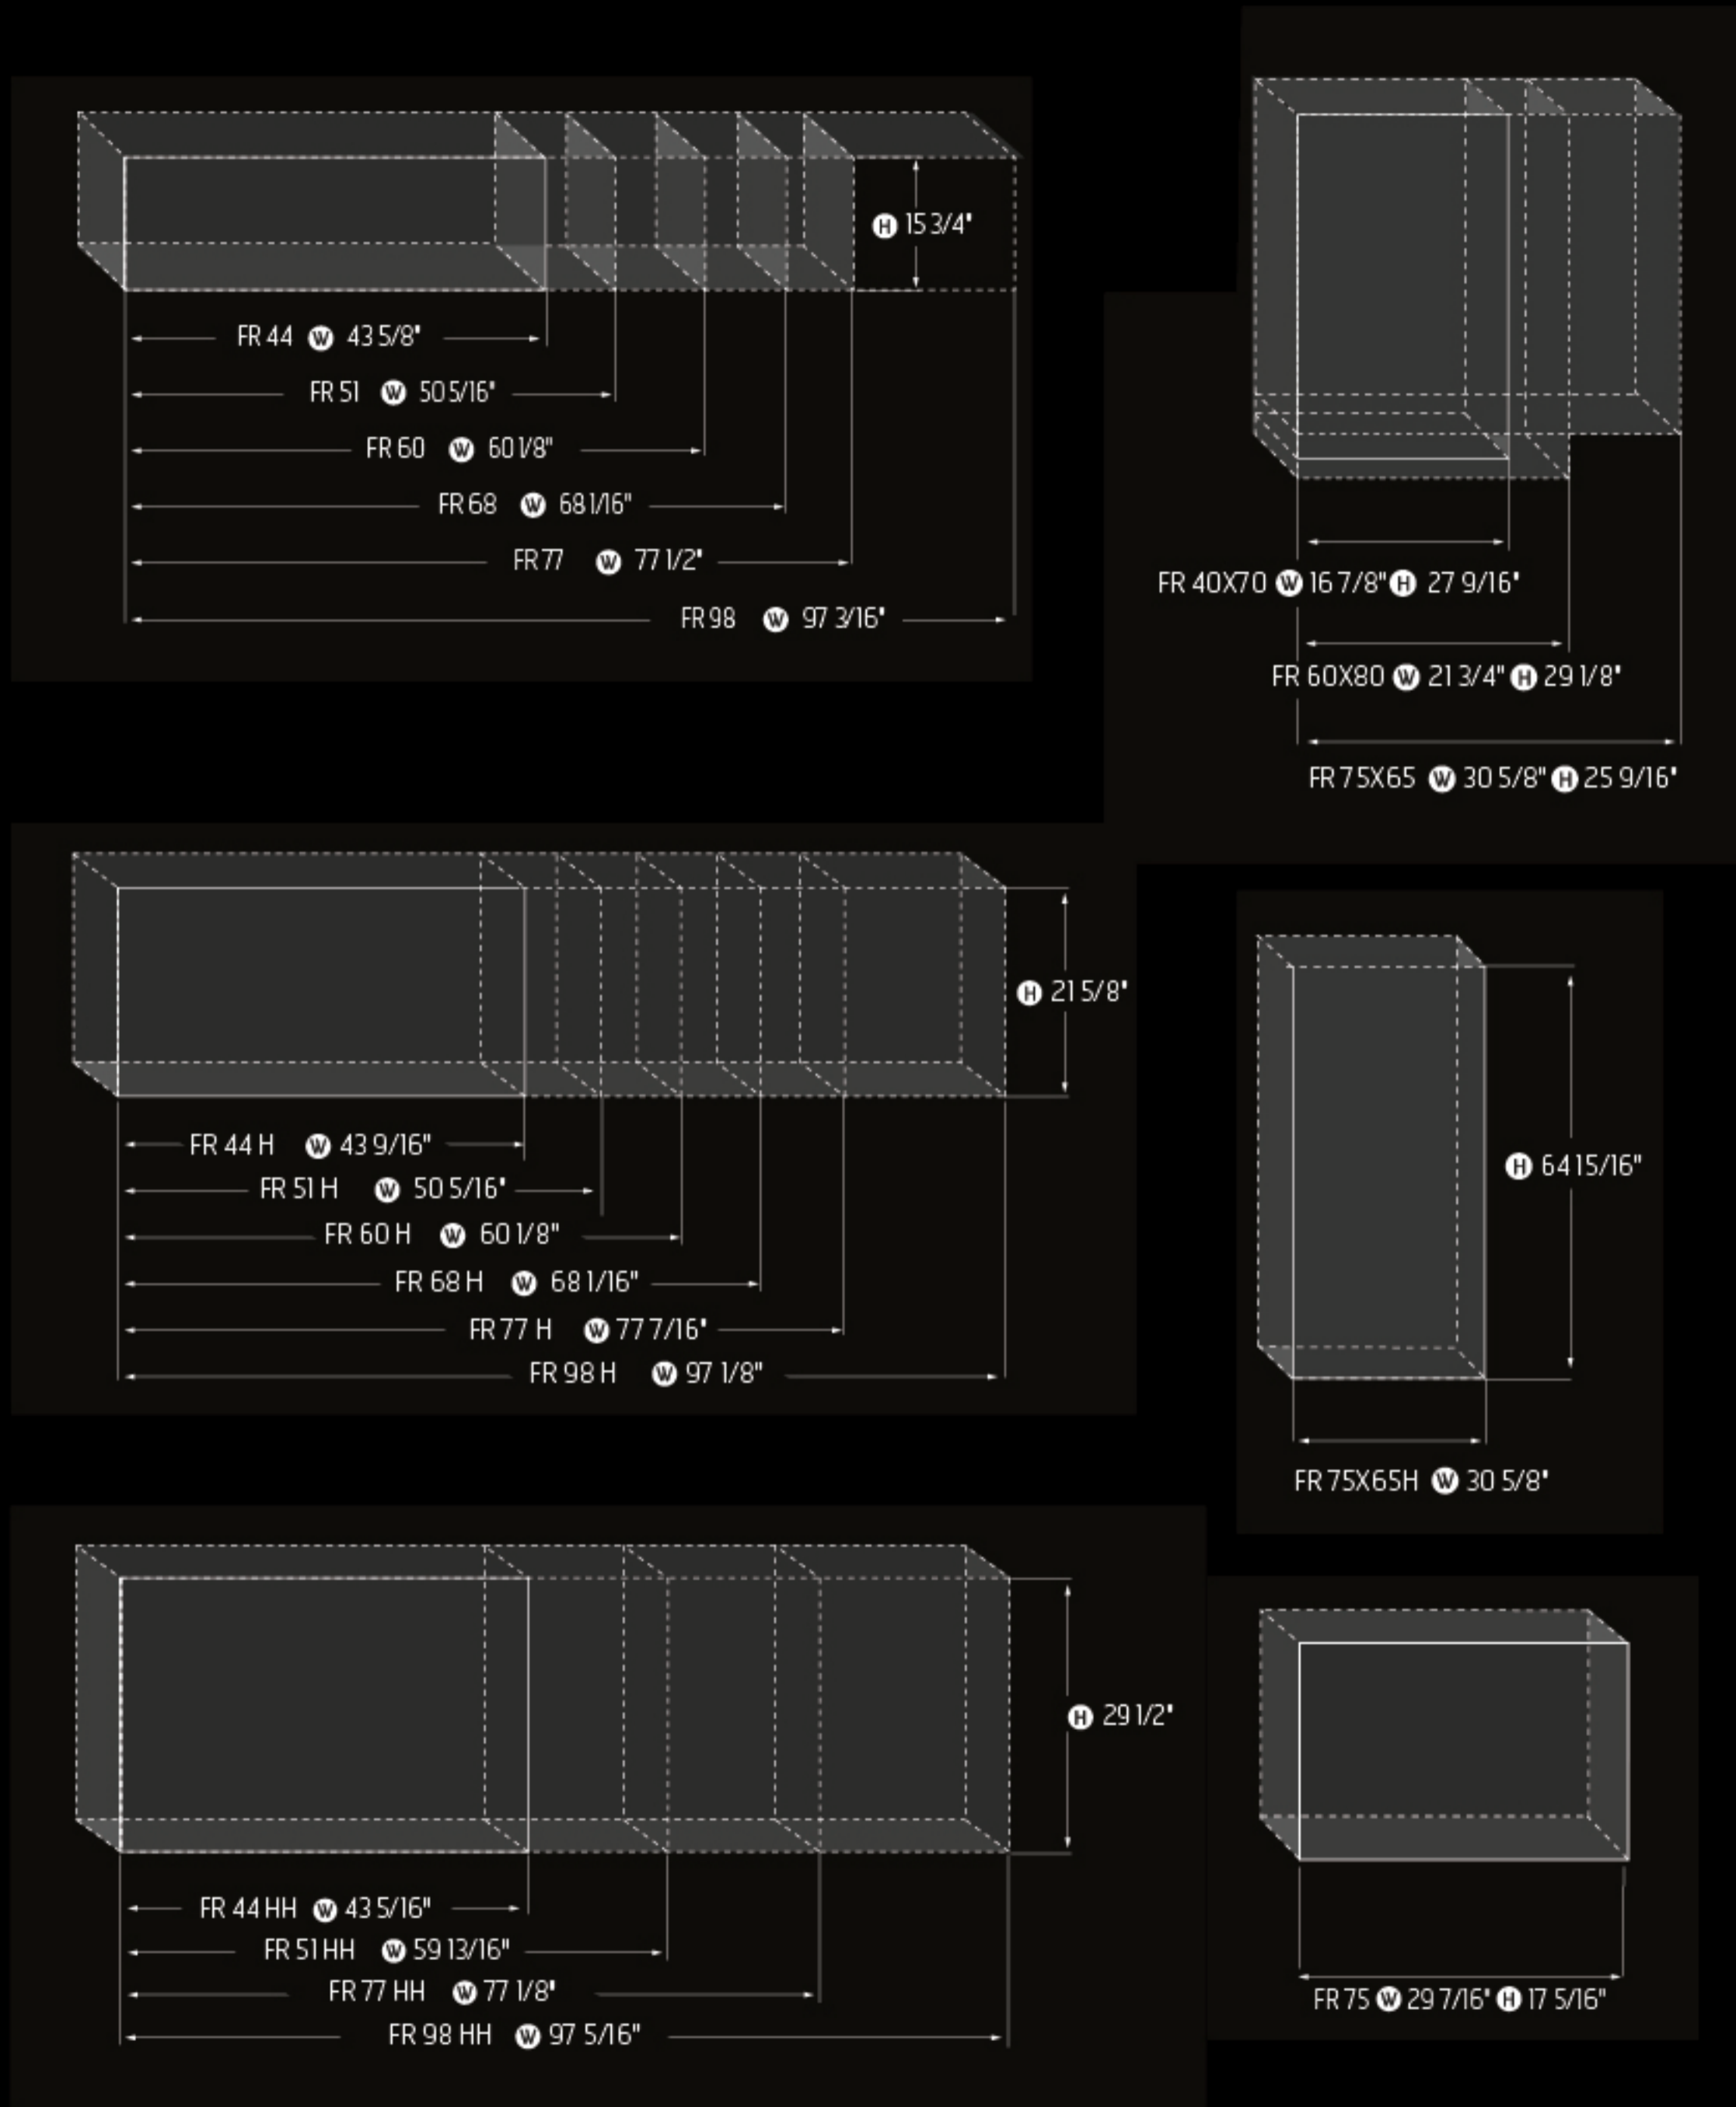

THE FRONT FACING LINE VIEWING AREA DIMENSIONS

ORTAL®
THE FRONT FACING LINE

Scan to see it burning!

💡 All H (High Glass) models are supplied with internal lighting

Beautifully integrated into walls and architectural elements, Ortal's Front Facing fireplaces transform traditional into extraordinary. With over 17 different sizes available, our wide variety of options allows for limitless design flexibility.

Scan here to view interior media options