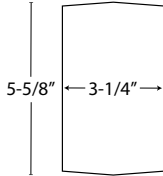

- Tech Info
- Brochure
- Buyers Guide

Scan for:

SPEC SHEET

Rō COLLECTION

DESIGNED IN CALIFORNIA. SCANDINAVIAN INFLUENCED. CRAFTED IN JAPAN.

Sizes

2x6
14 pcs/sq. ft.

Origami
16.74 pcs/sq. ft.

Fusion (Mesh Sheet)
1.04 sheets/sq. ft.

3x12
4.44 pcs/sq. ft.

Silhouette
7.46 pcs/sq. ft.

Amphora 4x8
4.91 pcs/sq. ft.

Core Liner

Box Item Codes:

Shape:	Code:
2x6	RO26BX
3x12	RO312BX
Amphora	ROAMPBX
Fusion	ROFUSBX
Origami	ROORIBX
Silhouette	ROSILBX
Core Liner	ROCORBX