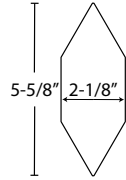

- Tech Info
- Brochure
- Buyers Guide

Scan for:

SPEC SHEET

Rō COLLECTION

DESIGNED IN CALIFORNIA. SCANDINAVIAN INFLUENCED. CRAFTED IN JAPAN.

Sizes

2x6
14 pcs/sq. ft.

Origami
16.74 pcs/sq. ft.

Fusion (Mesh Sheet)
1.04 sheets/sq. ft.

3x12
4.44 pcs/sq. ft.

Silhouette
7.46 pcs/sq. ft.

Amphora 4x8
4.91 pcs/sq. ft.

Core Liner

Box Item Codes:

Shape:	Code:
2x6	RO26BX
3x12	RO312BX
Amphora	ROAMPBX
Fusion	ROFUSBX
Origami	ROORIBX
Silhouette	ROSILBX
Core Liner	ROCORBX