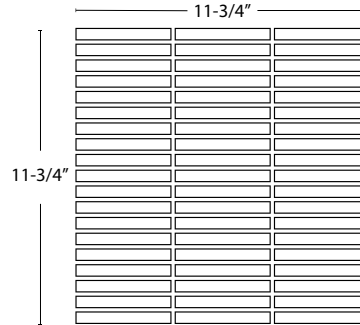

- Tech Info
- Brochure
- Buyers Guide

Scan for:

SPEC SHEET

Rō COLLECTION

DESIGNED IN CALIFORNIA. SCANDINAVIAN INFLUENCED. CRAFTED IN JAPAN.

Sizes

2x6
14 pcs/sq. ft.

Origami
16.74 pcs/sq. ft.

Fusion (Mesh Sheet)
1.04 sheets/sq. ft.

3x12
4.44 pcs/sq. ft.

Silhouette
7.46 pcs/sq. ft.

Amphora 4x8
4.91 pcs/sq. ft.

Core Liner

Box Item Codes:

Shape:	Code:
2x6	RO26BX
3x12	RO312BX
Amphora	ROAMPBX
Fusion	ROFUSBX
Origami	ROORIBX
Silhouette	ROSILBX
Core Liner	ROCORBX