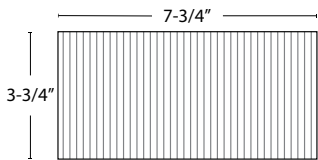

- Tech Info
- Brochure
- Buyers Guide

Scan for:

SPEC SHEET

Rō COLLECTION

DESIGNED IN CALIFORNIA. SCANDINAVIAN INFLUENCED. CRAFTED IN JAPAN.

Sizes

2x6
14 pcs/sq. ft.

Origami
16.74 pcs/sq. ft.

Fusion (Mesh Sheet)
1.04 sheets/sq. ft.

3x12
4.44 pcs/sq. ft.

Silhouette
7.46 pcs/sq. ft.

Amphora 4x8
4.91 pcs/sq. ft.

Core Liner

Box Item Codes:

Shape:	Code:
2x6	RO26BX
3x12	RO312BX
Amphora	ROAMPBX
Fusion	ROFUSBX
Origami	ROORIBX
Silhouette	ROSILBX
Core Liner	ROCORBX