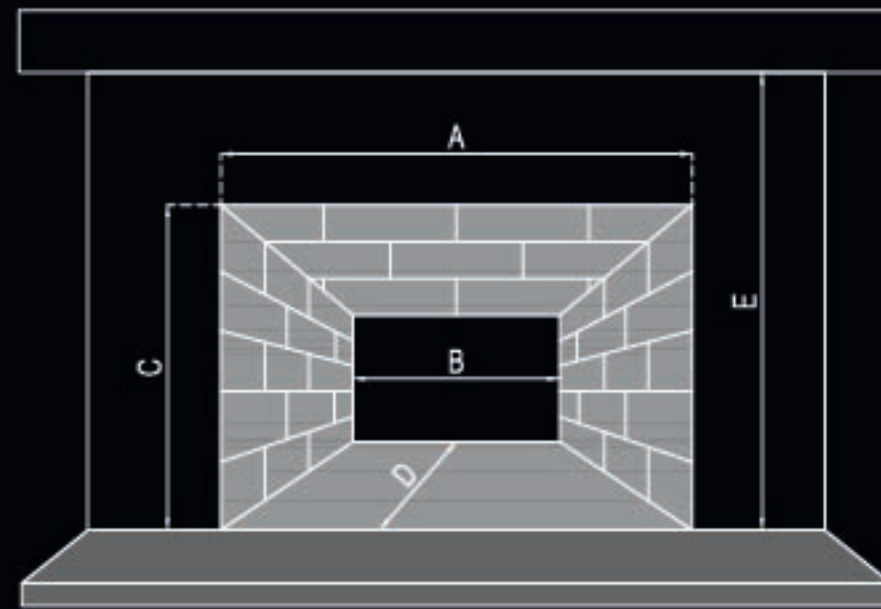

CAVITY DIMENSIONS

Model		Insert 34"	Insert 29"
Fireplace front width	A	33 3/4"	30 3/16"
Fireplace back width	B	24 3/8"	20 3/8"
Fireplace front height	C	23 11/16"	20 3/8"
Fireplace depth	D	19 1/2"	17 1/8"
Hearth to mantel height	E	36 11/16"	33 3/8"