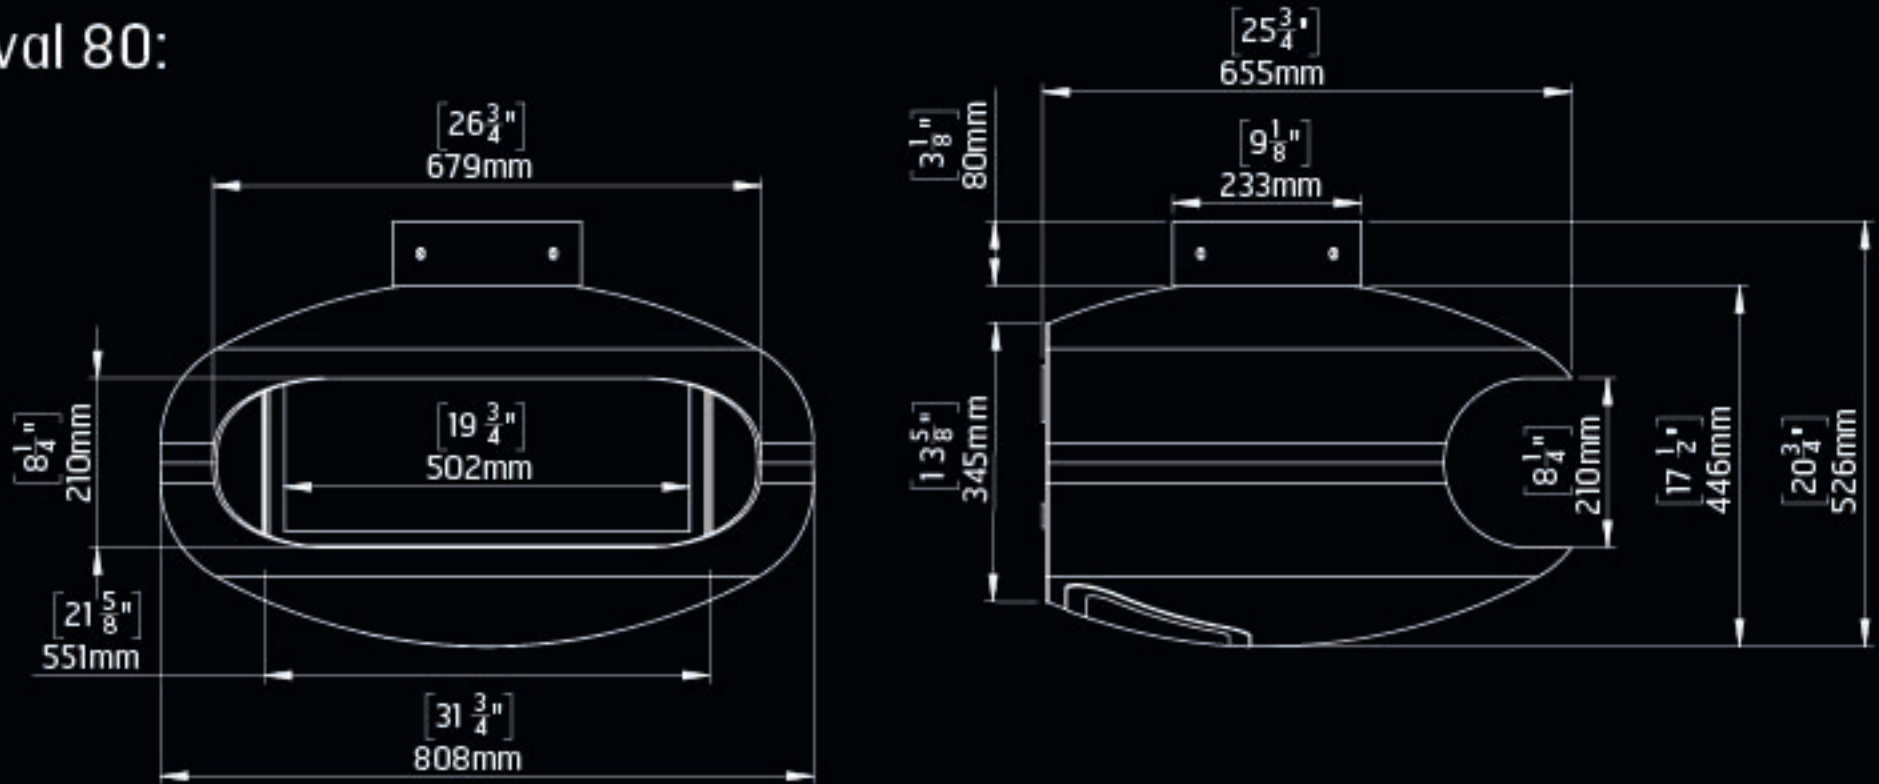

## Viewing area dimensions

Oval 80:

Oval 120:

OVAL 80

OVAL 120

129