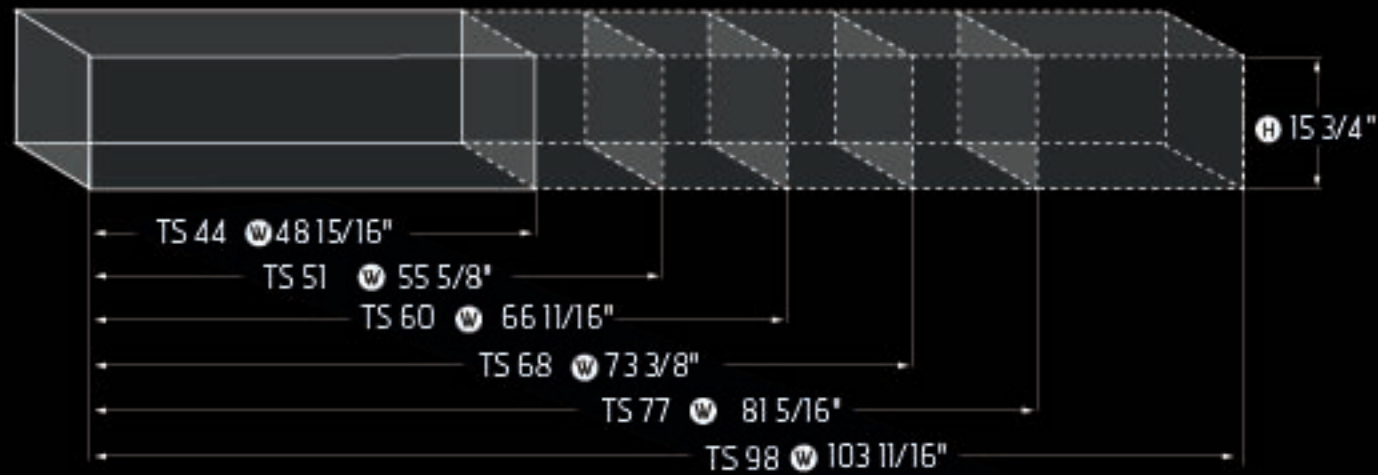

## Viewing area dimensions

TS 25  $\text{W } 34 \frac{9}{16}''$  H  $18 \frac{7}{8}''$

THREE SIDED 77  
 DOUBLE GLASS  
 Israel

 All H & HH (High Glass) models  
 are supplied with internal lighting

THREE SIDED 68  
DOUBLE GLASS  
Seattle