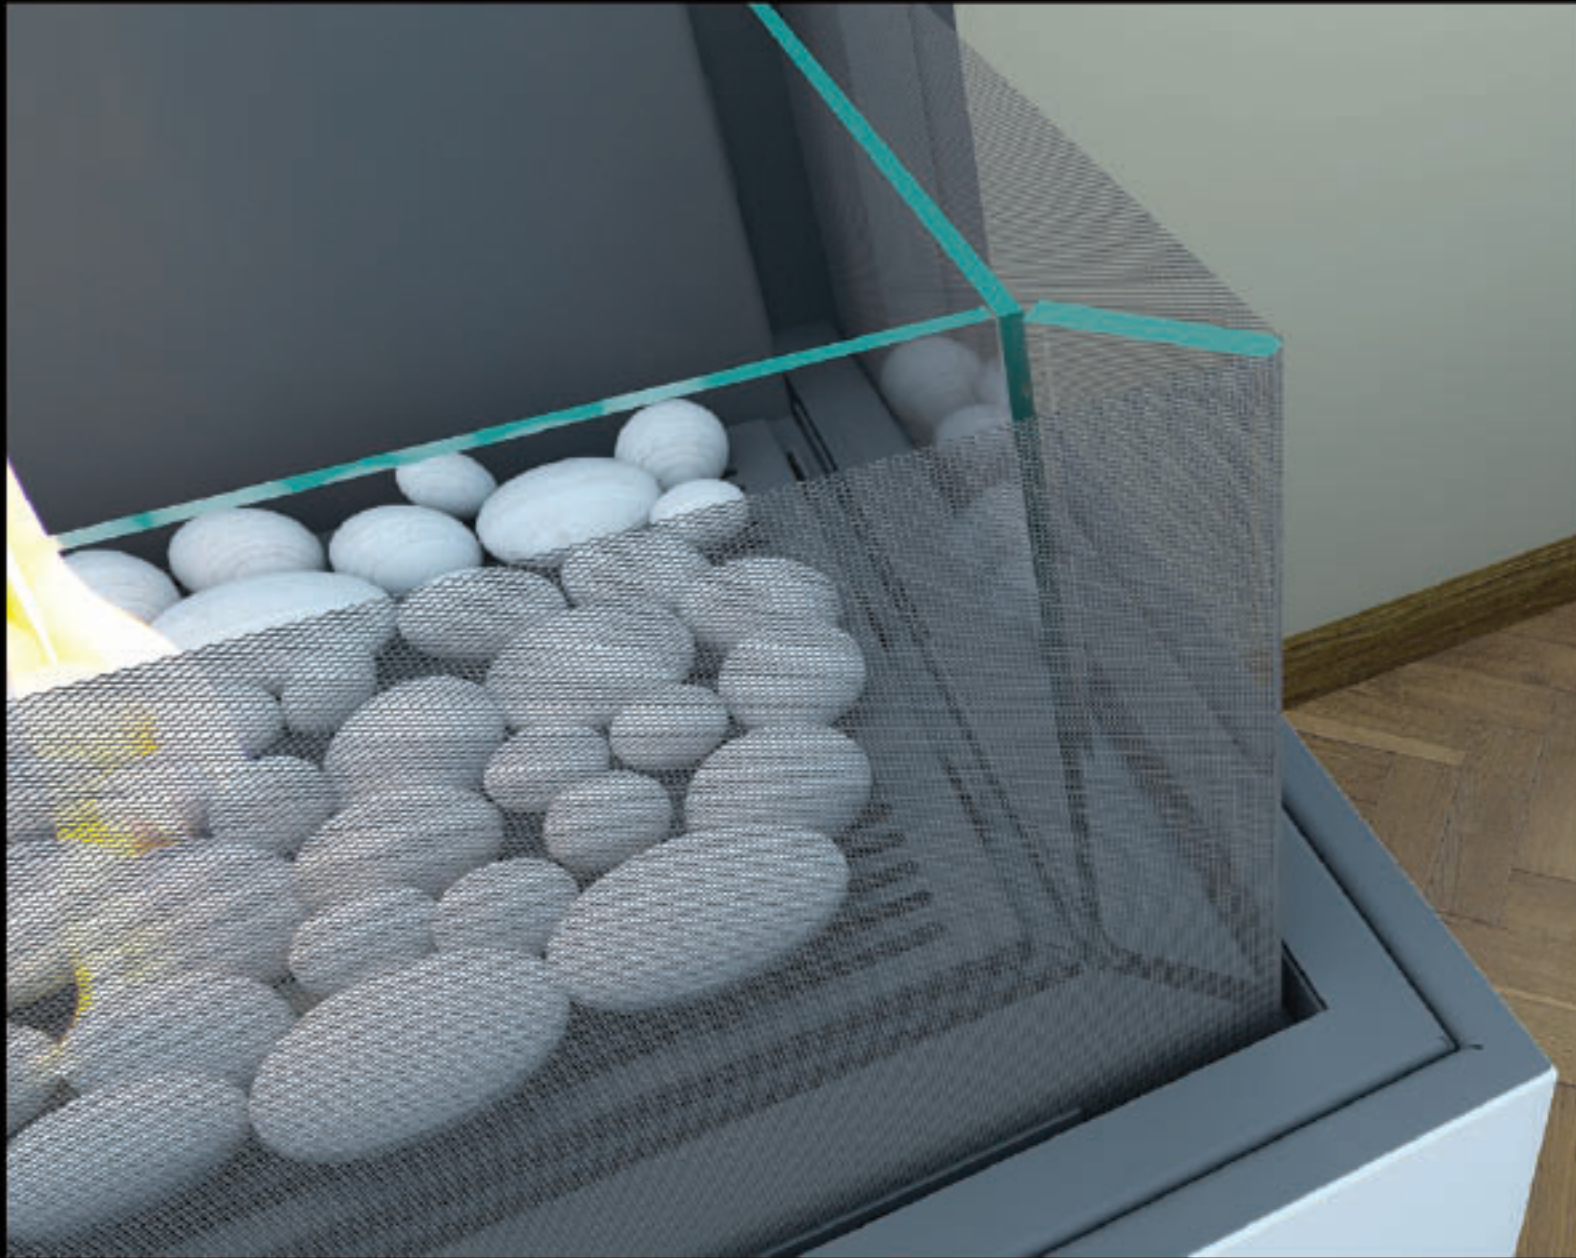

## DOUBLE GLASS (FAN ASSISTED)

Ortal's Double Glass solution is comprised of a double-paned glass enclosure with a thin ventilation layer in between and a series of small, silent fans circulating cool air between the two layers. Safer, more efficient, and more effective with its ambient heat.

A 120-volt, 15-amp, 2-gang outlet is needed to operate the double glass system.

PATENTED TECHNOLOGY

FRAMELESS DESIGN UTILIZING  
EXCLUSIVE PATENTED GLASS BRACKETS

## DOUBLE GLASS

### SEAMLESS DESIGN

Uses a clean, frameless design without unsightly metal corners or seams.