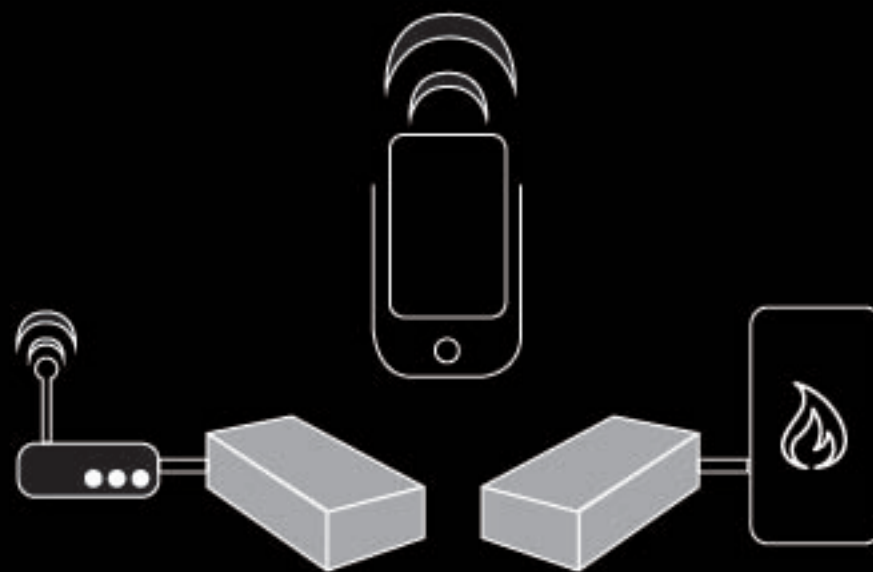

### **Inline-180 Power Vent System**

- Allows for both horizontal and vertical termination.
- Accommodates vent runs up to 165 feet in length.
- Allows up to twelve 90-degree elbows.
- Smaller pipe size (5-inch diameter).
- Allows up to 20 feet of downhill run.
- Power vent fan is set on a 180-degree angle, allowing for installation at any straight portion of the vent run.
- Power vent fan must be installed a minimum of 8 feet of vent pipe away from the fireplace.
- An access panel at the power vent fan is required for servicing.

# SMART HOME CONTROLS

Ortal Fireplaces are at your fingertips. Control your fireplace with the MyFire® app on a mobile device, using the Mertik SYMAX system that is configured with your home wireless internet