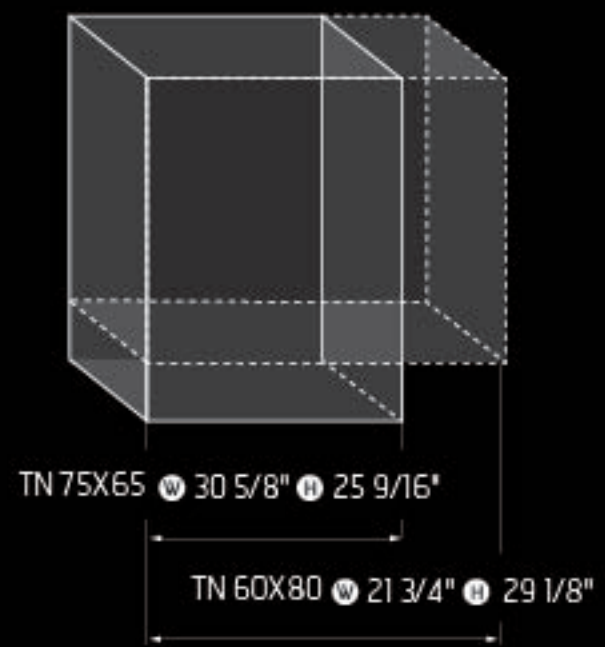

TUNNEL COLLECTION

Viewing area dimensions

TUNNEL 150
DOUBLE GLASS
California