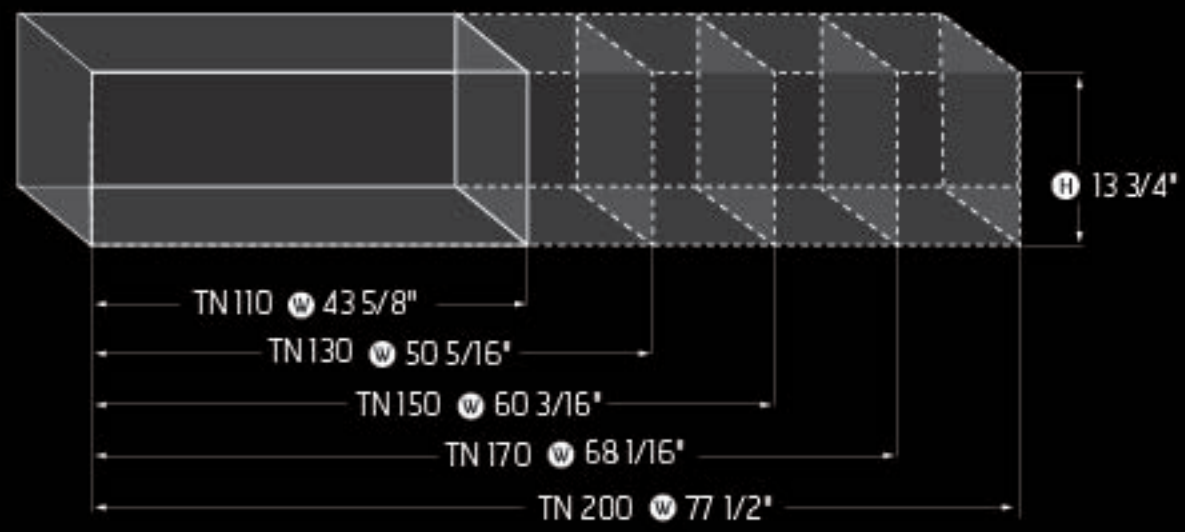

TUNNEL COLLECTION

Viewing area dimensions

TUNNEL 150
DOUBLE GLASS
California