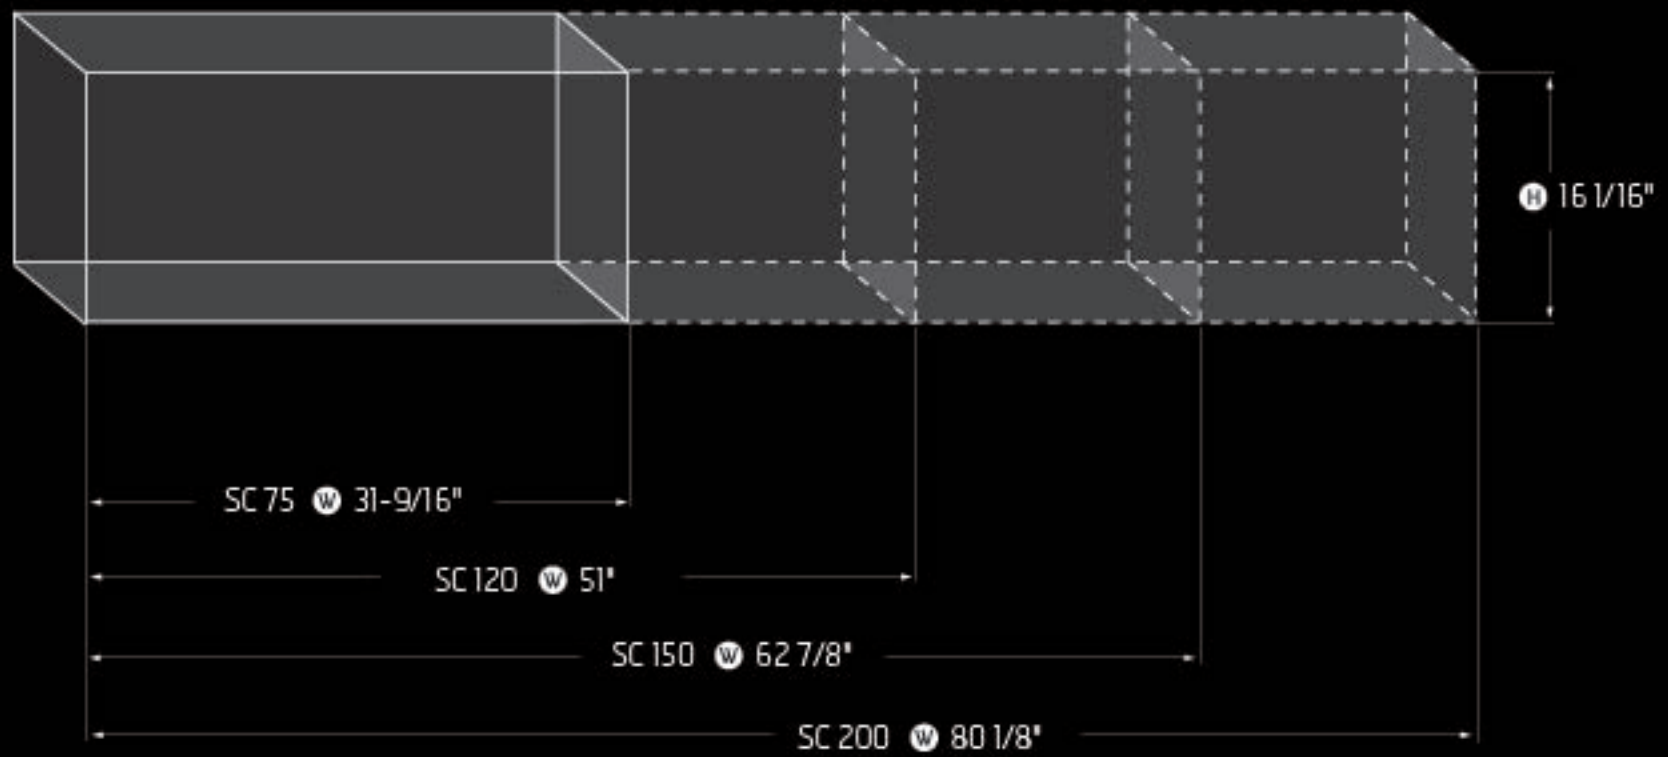

SPACE CREATOR COLLECTION

Viewing area dimensions

SPACE CREATOR 150
DOUBLE GLASS
San Francisco