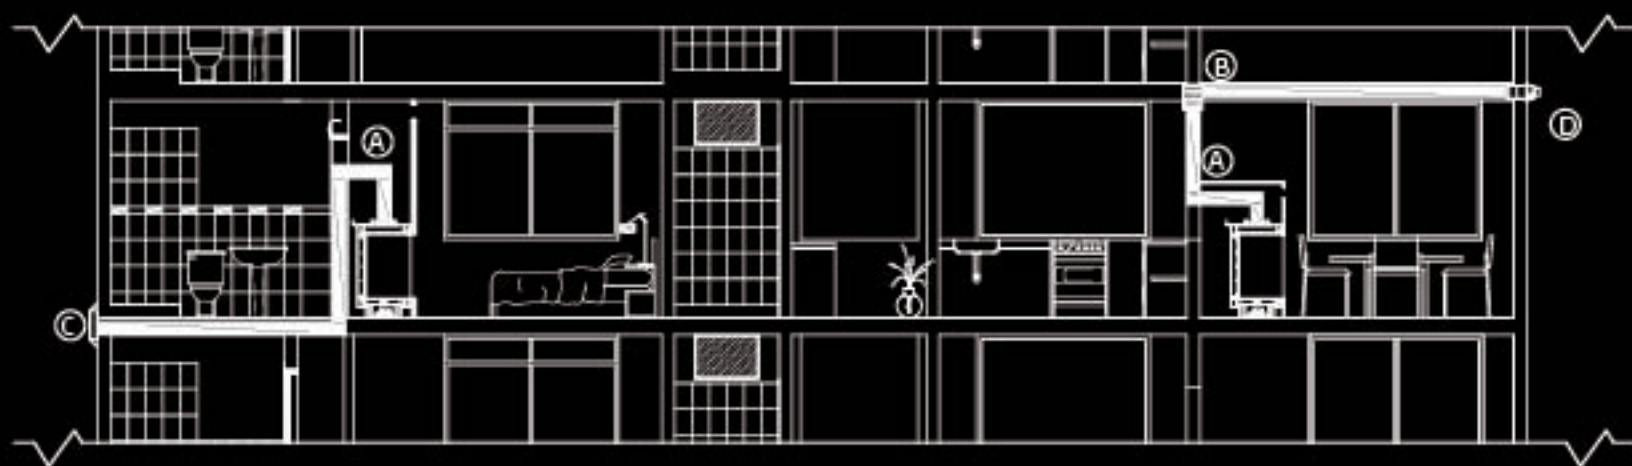

THE FLEXIBILITY OF THE ORTAL POWER VENT