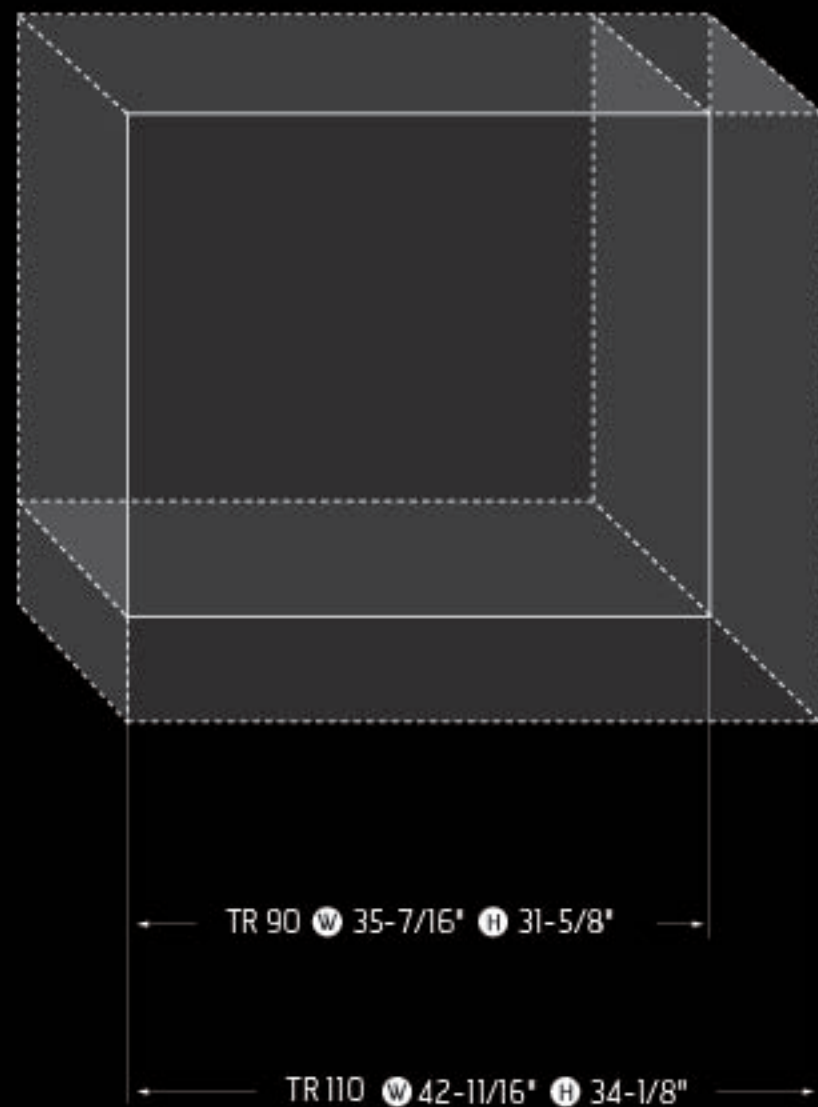

TRADITIONAL COLLECTION

Viewing area dimensions

TRADITIONAL 90