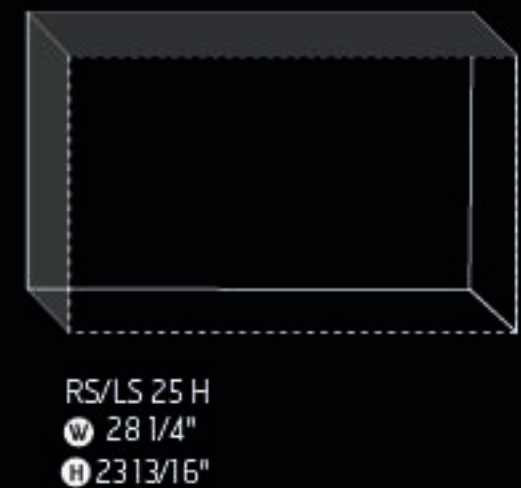

CORNER COLLECTION

Viewing area dimensions

CORNER RS 60
DOUBLE GLASS
California

All H & HH (High Glass) models are supplied with internal lighting