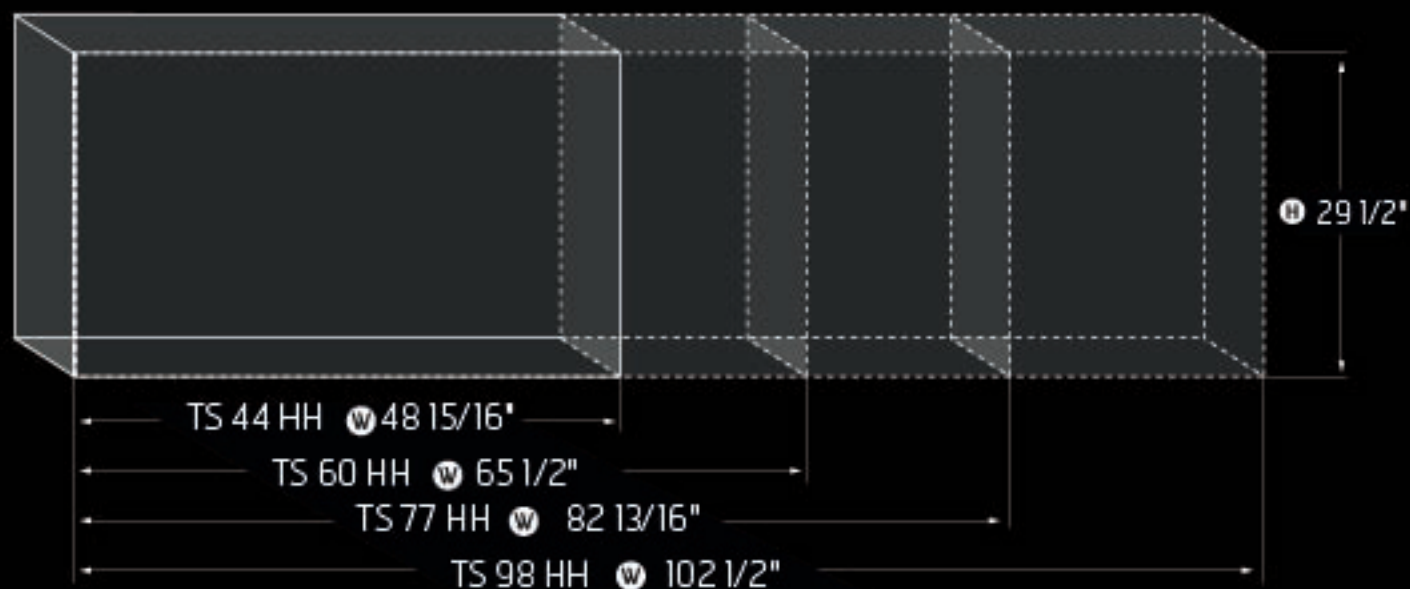

## Viewing area dimensions

TS 25  $\text{W } 34 \frac{9}{16}''$  H  $18 \frac{7}{8}''$

THREE SIDED 77  
 DOUBLE GLASS  
 Israel

 All H & HH (High Glass) models  
 are supplied with internal lighting

THREE SIDED 68  
DOUBLE GLASS  
Seattle