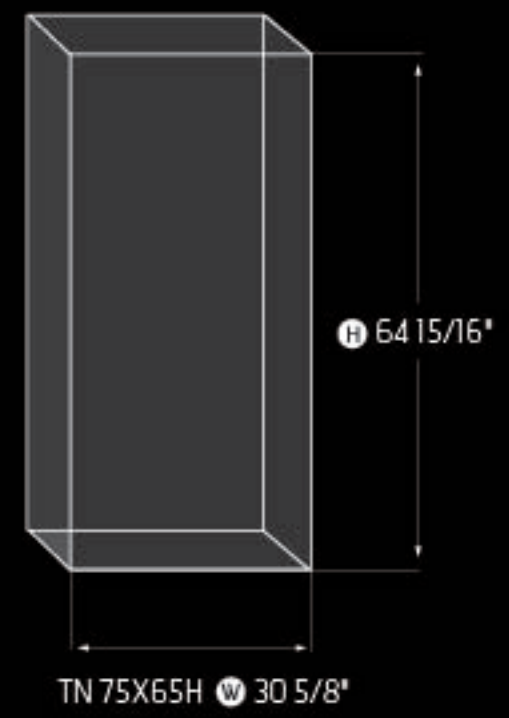

TUNNEL COLLECTION

Viewing area dimensions

TUNNEL 150
DOUBLE GLASS
California