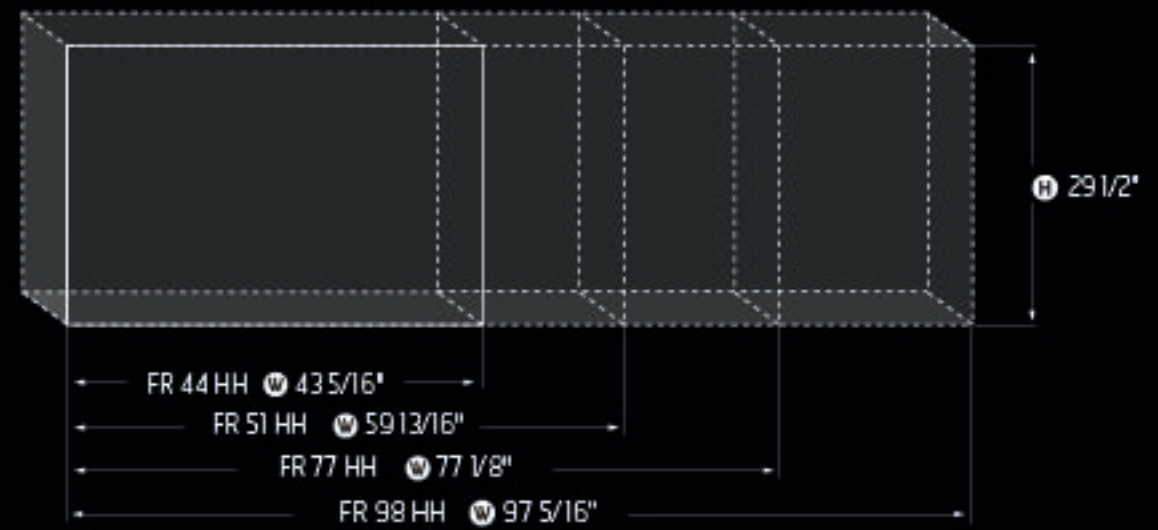

## Viewing area dimensions

 All H & HH (High Glass) models are supplied with internal lighting

FRONT 130  
New York

FRONT 75X65  
San Francisco

FRONT FACING 170  
DOUBLE GLASS

FRONT FACING 200  
SCREEN  
Colorado