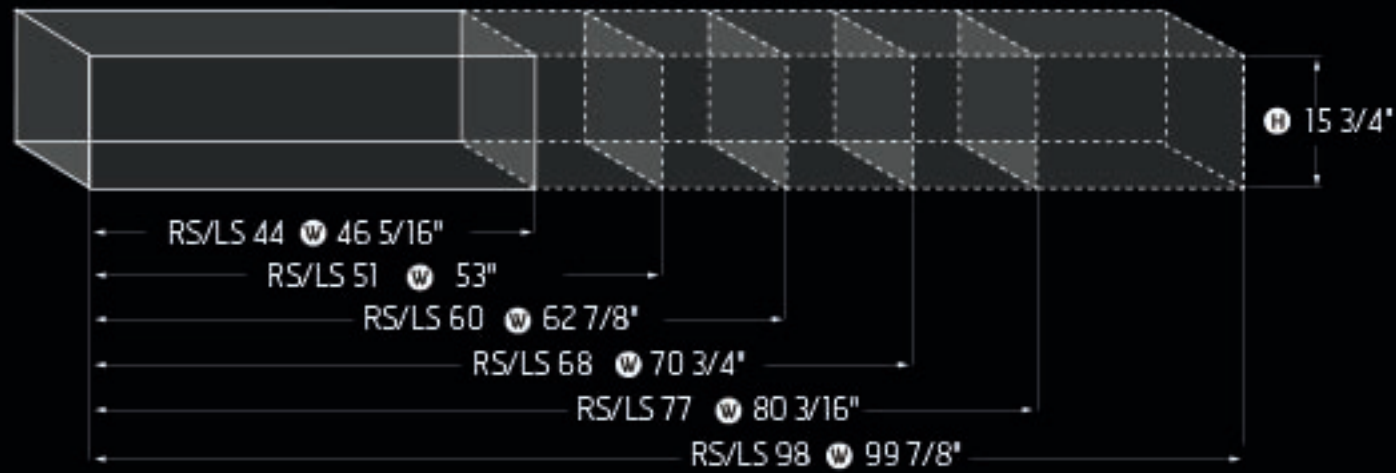

CORNER COLLECTION

Viewing area dimensions

CORNER RS 60
DOUBLE GLASS
California

All H & HH (High Glass) models are supplied with internal lighting