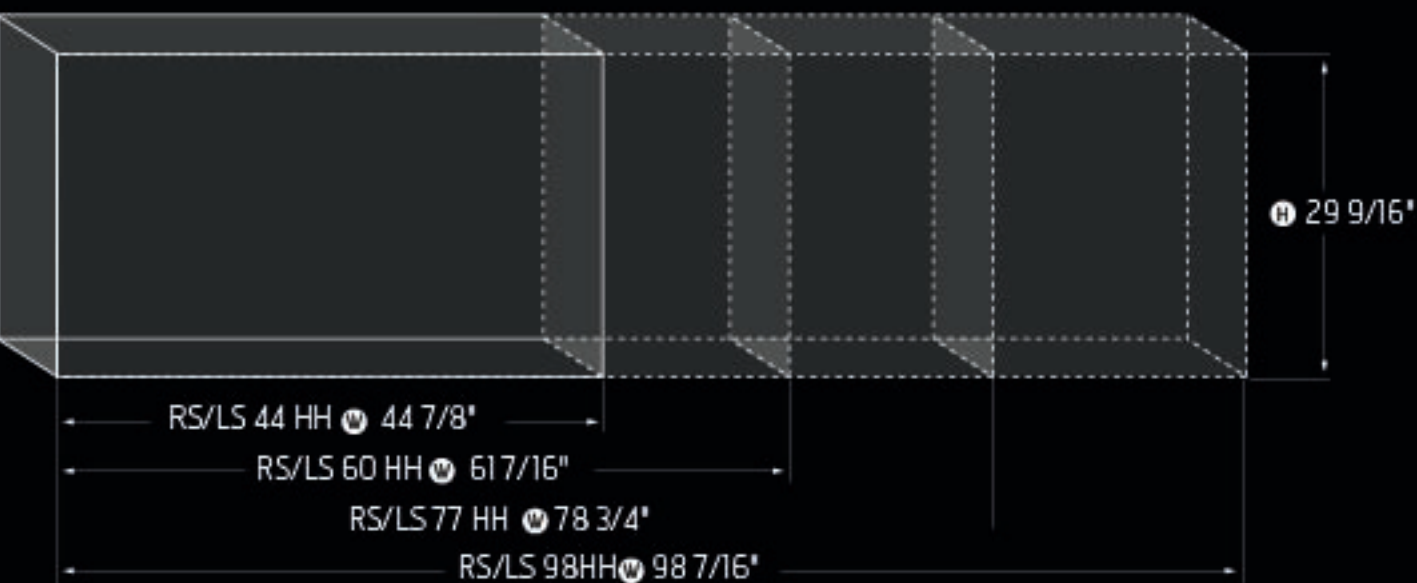

CORNER COLLECTION

Viewing area dimensions

CORNER RS 60
DOUBLE GLASS
California

All H & HH (High Glass) models are supplied with internal lighting