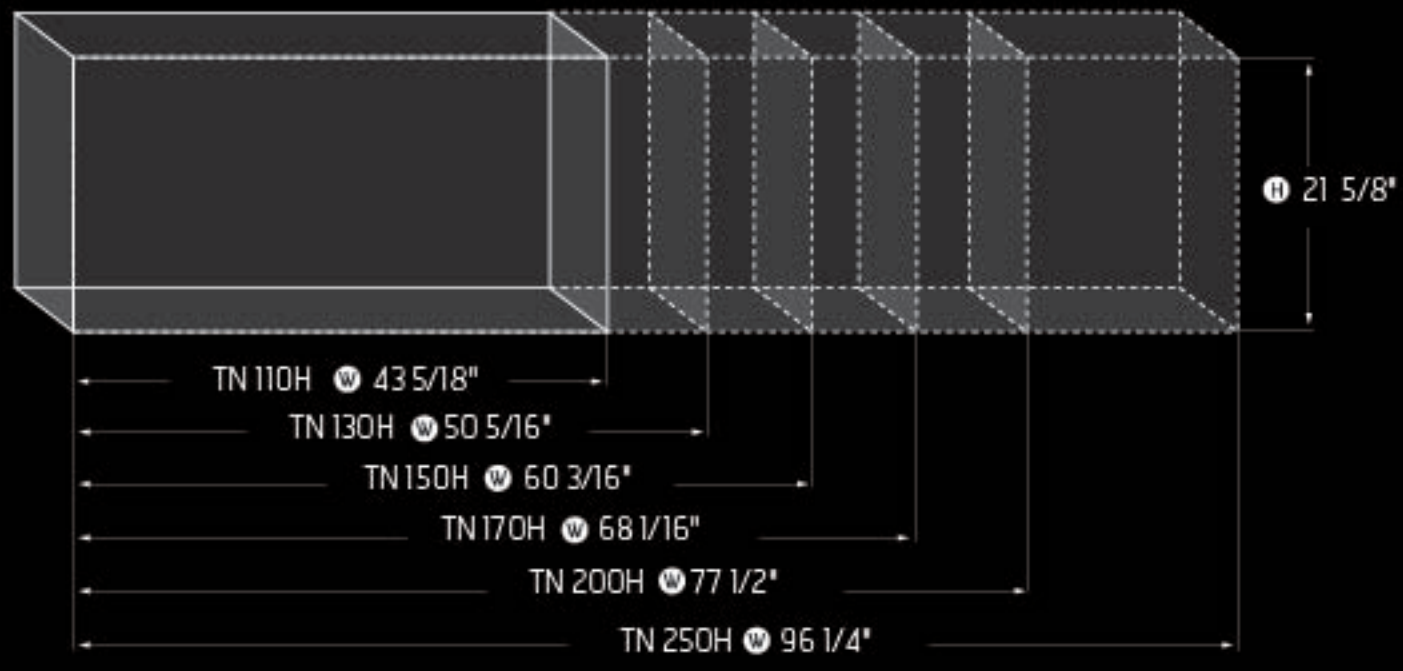

TUNNEL COLLECTION

Viewing area dimensions

TUNNEL 150
DOUBLE GLASS
California