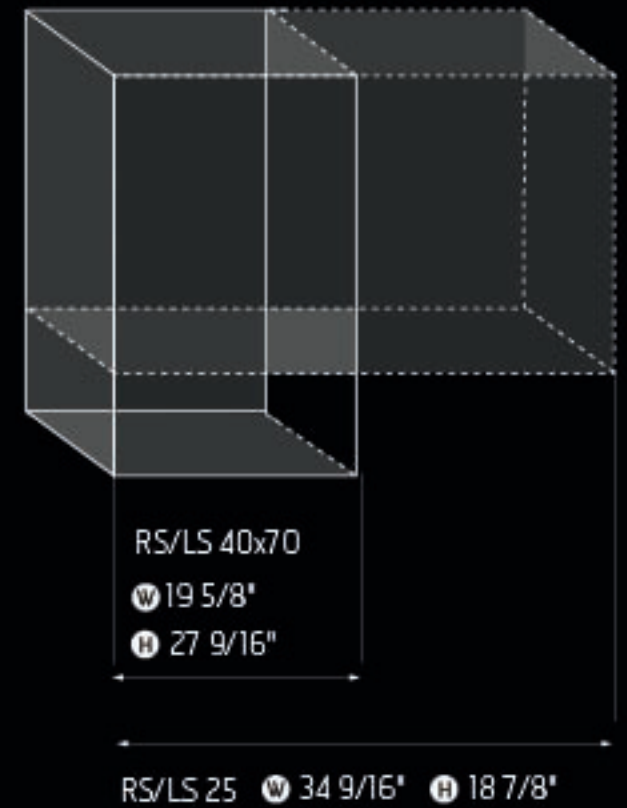

CORNER COLLECTION

Viewing area dimensions

CORNER RS 60
DOUBLE GLASS
California

All H & HH (High Glass) models are supplied with internal lighting