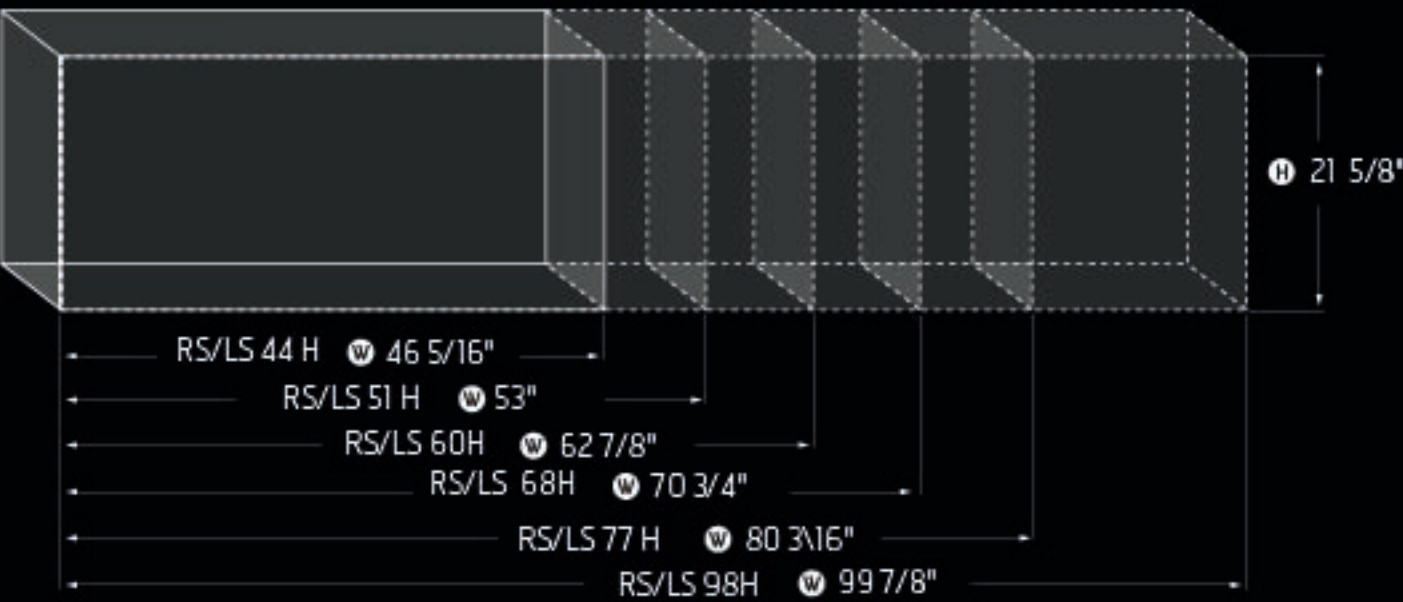

CORNER COLLECTION

Viewing area dimensions

CORNER RS 60
DOUBLE GLASS
California

All H & HH (High Glass) models are supplied with internal lighting