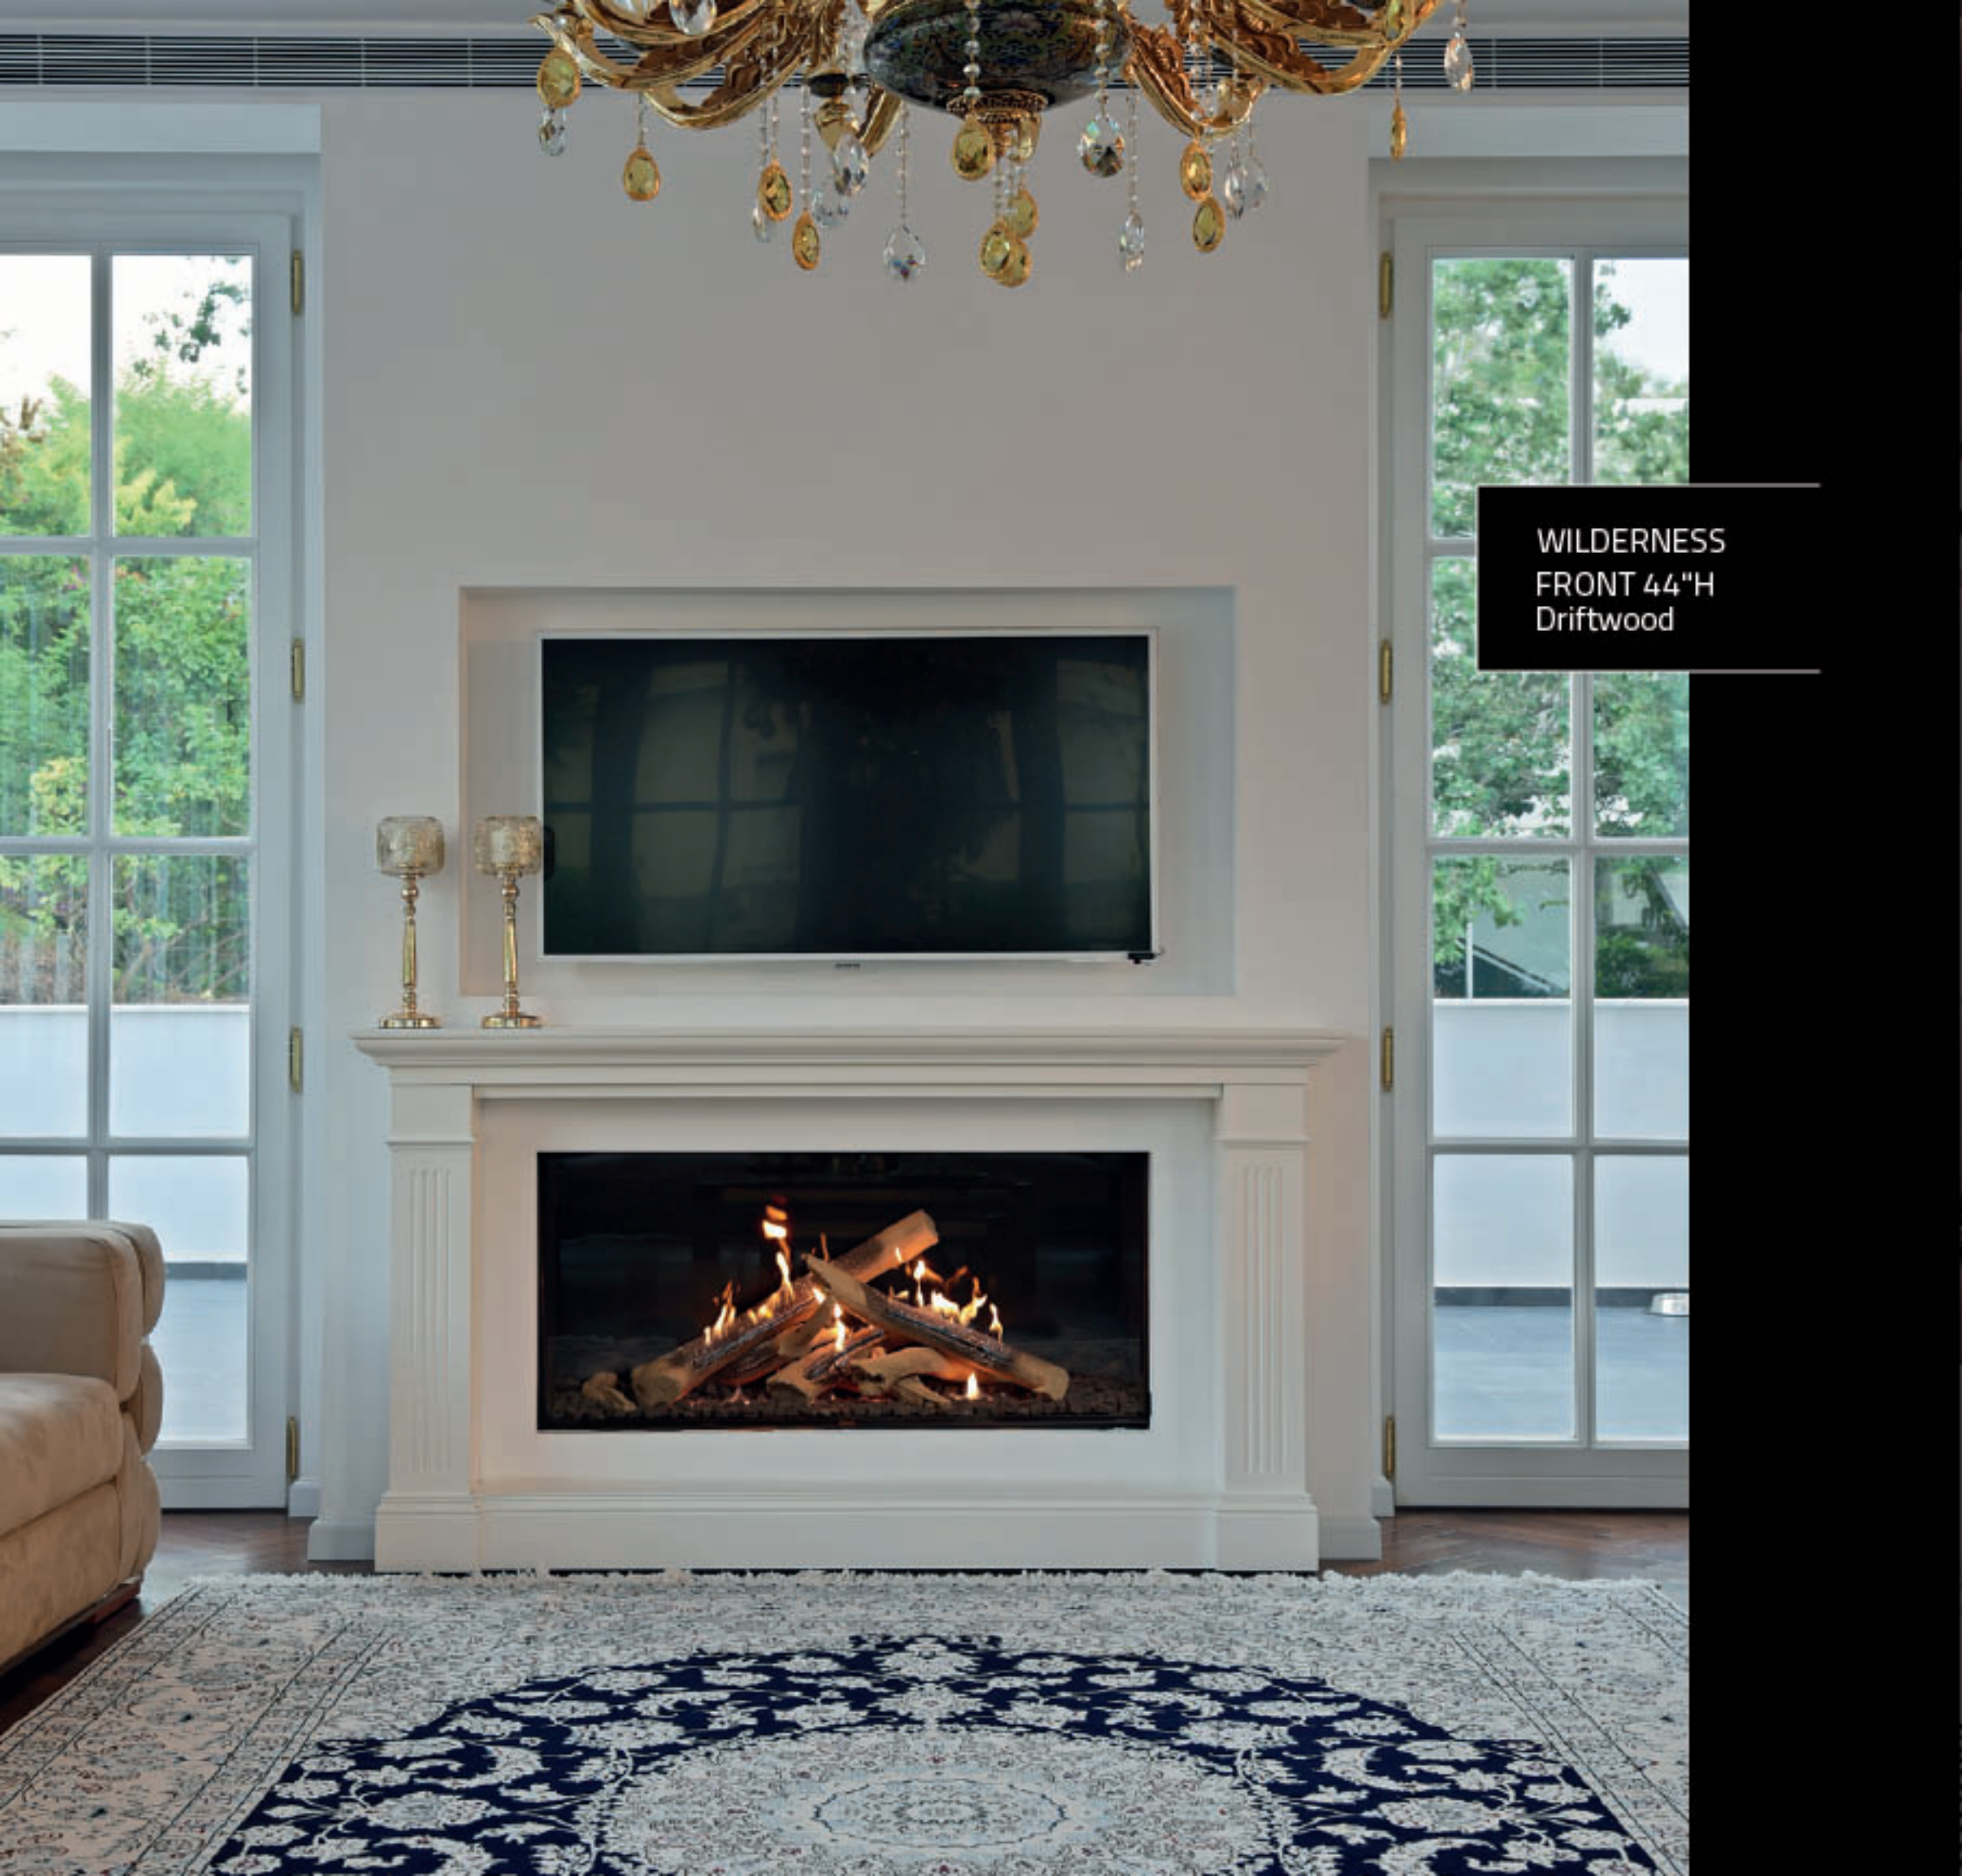

WILDERNESS  
FRONT 31"  
Chopped wood

WILDERNESS  
TRADITIONAL 42"  
Driftwood

WILDERNESS  
FRONT 44"H  
Driftwood

WILDERNESS  
THREE SIDED 60"  
Driftwood

WILDERNESS  
STAND ALONE 25"H TS  
Driftwood

WILDERNESS  
TRADITIONAL 36"  
Driftwood