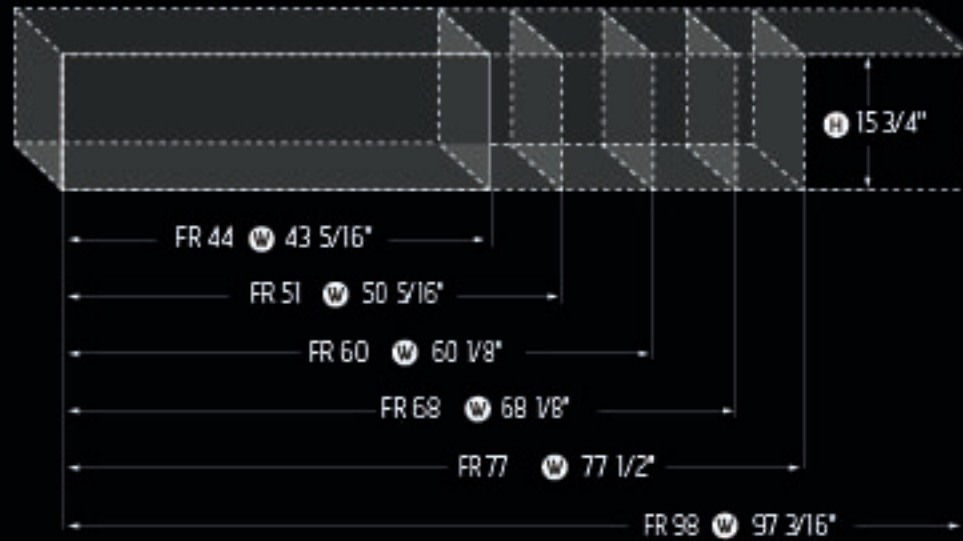

## Viewing area dimensions

 All H & HH (High Glass) models are supplied with internal lighting

FRONT 130  
New York

FRONT 75X65  
San Francisco

FRONT FACING 170  
DOUBLE GLASS

FRONT FACING 200  
SCREEN  
Colorado