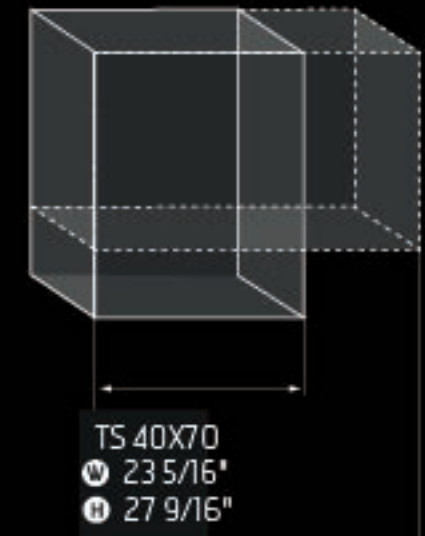

THREE SIDED COLLECTION

Viewing area dimensions

TS 25 $\text{W } 34 \frac{9}{16}''$ H $18 \frac{7}{8}''$