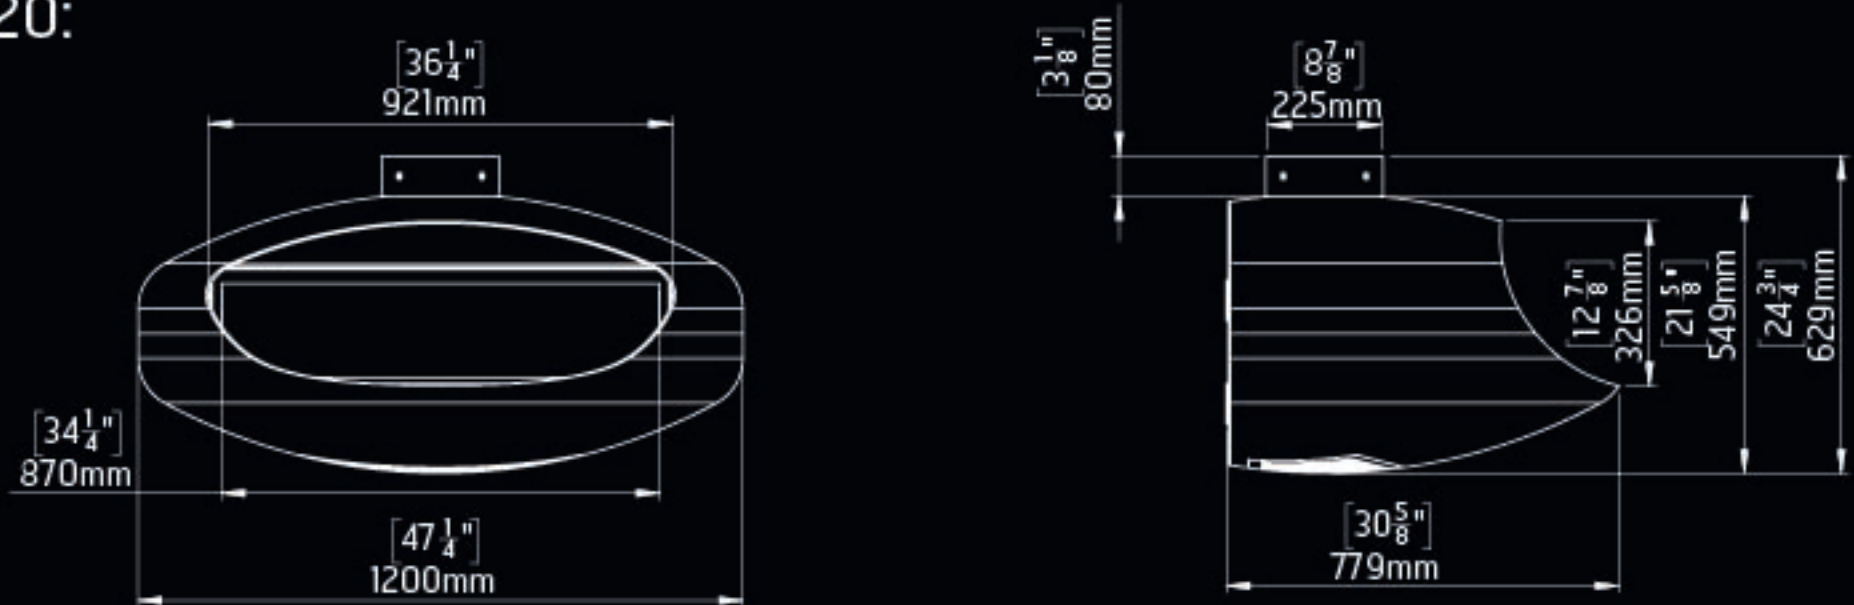

## Viewing area dimensions

Oval 80:

Oval 120:

OVAL 80

OVAL 120

129