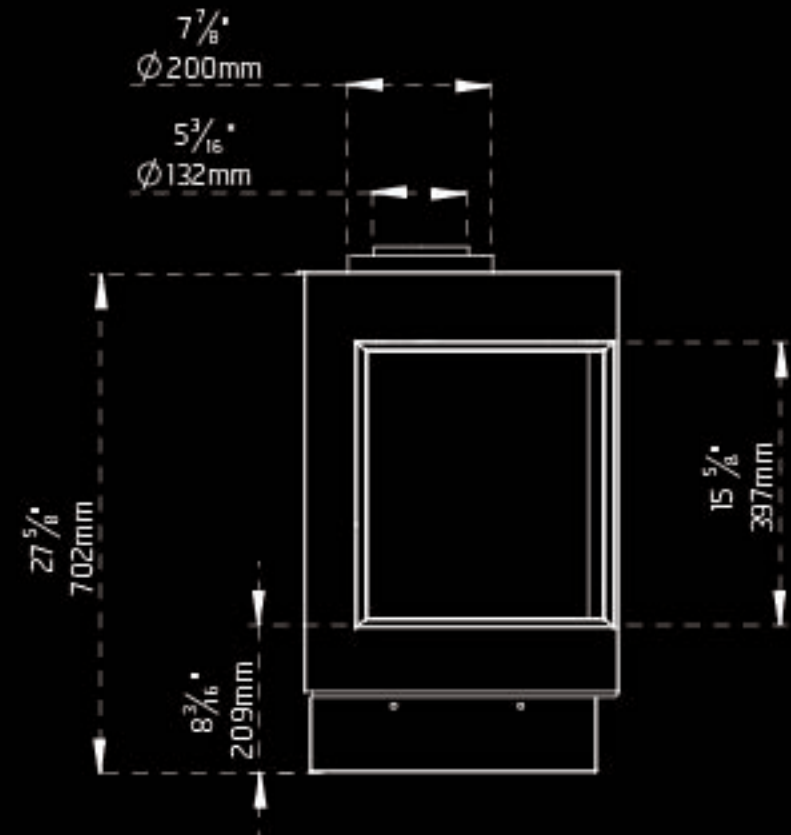

THE STAND ALONE

Product drawings

Stand Alone 110 TS

Front view

Side view