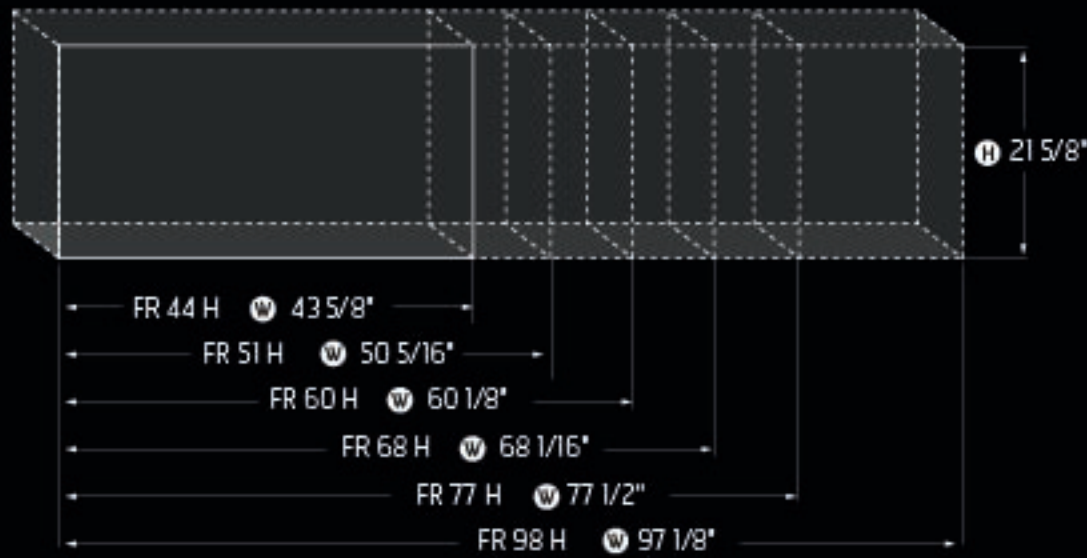

FRONT COLLECTION

Viewing area dimensions

All H & HH (High Glass) models are supplied with internal lighting