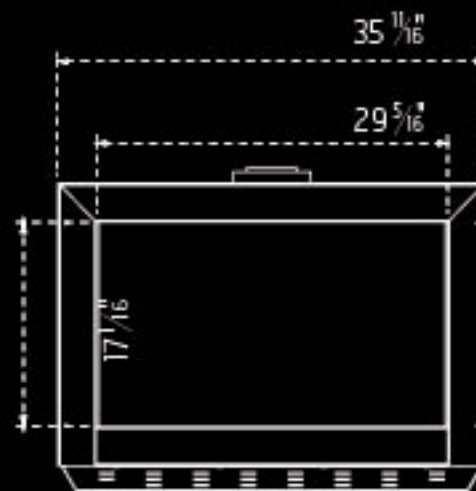

THE STAND ALONE

Product drawings

Stand Alone 75 Front

Front view