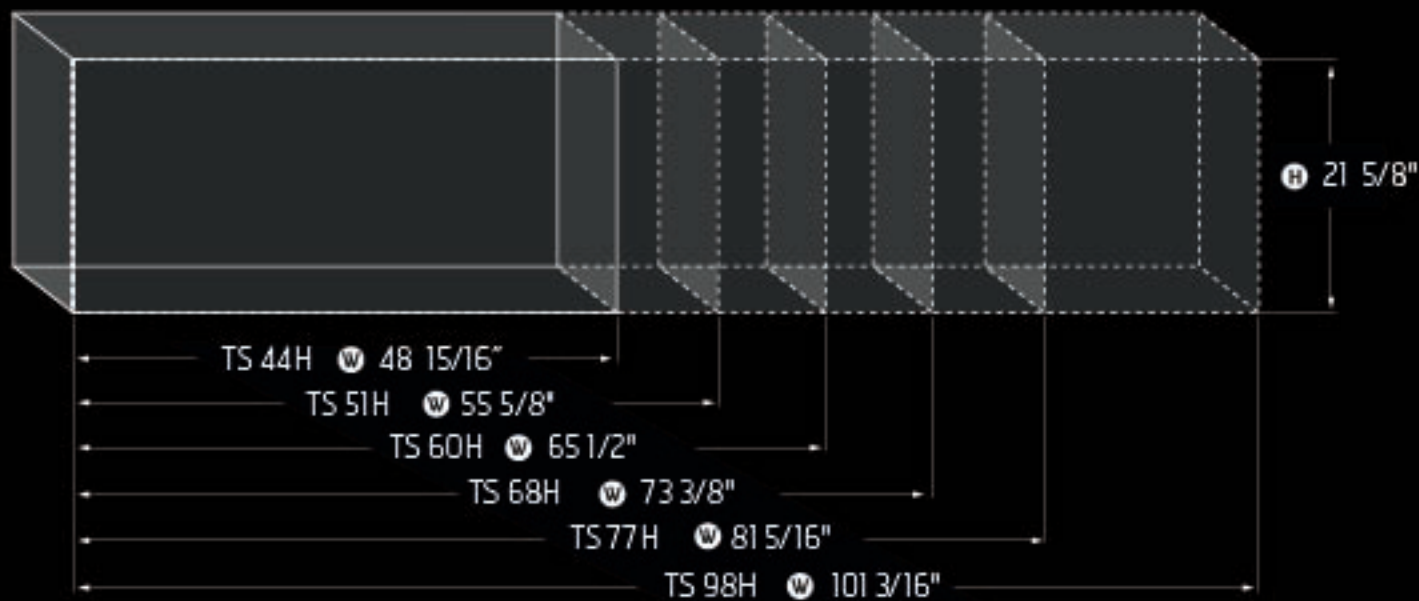

## Viewing area dimensions

TS 25  $\text{W } 34 \frac{9}{16}''$  H  $18 \frac{7}{8}''$

THREE SIDED 77  
 DOUBLE GLASS  
 Israel

 All H & HH (High Glass) models  
 are supplied with internal lighting

THREE SIDED 68  
DOUBLE GLASS  
Seattle