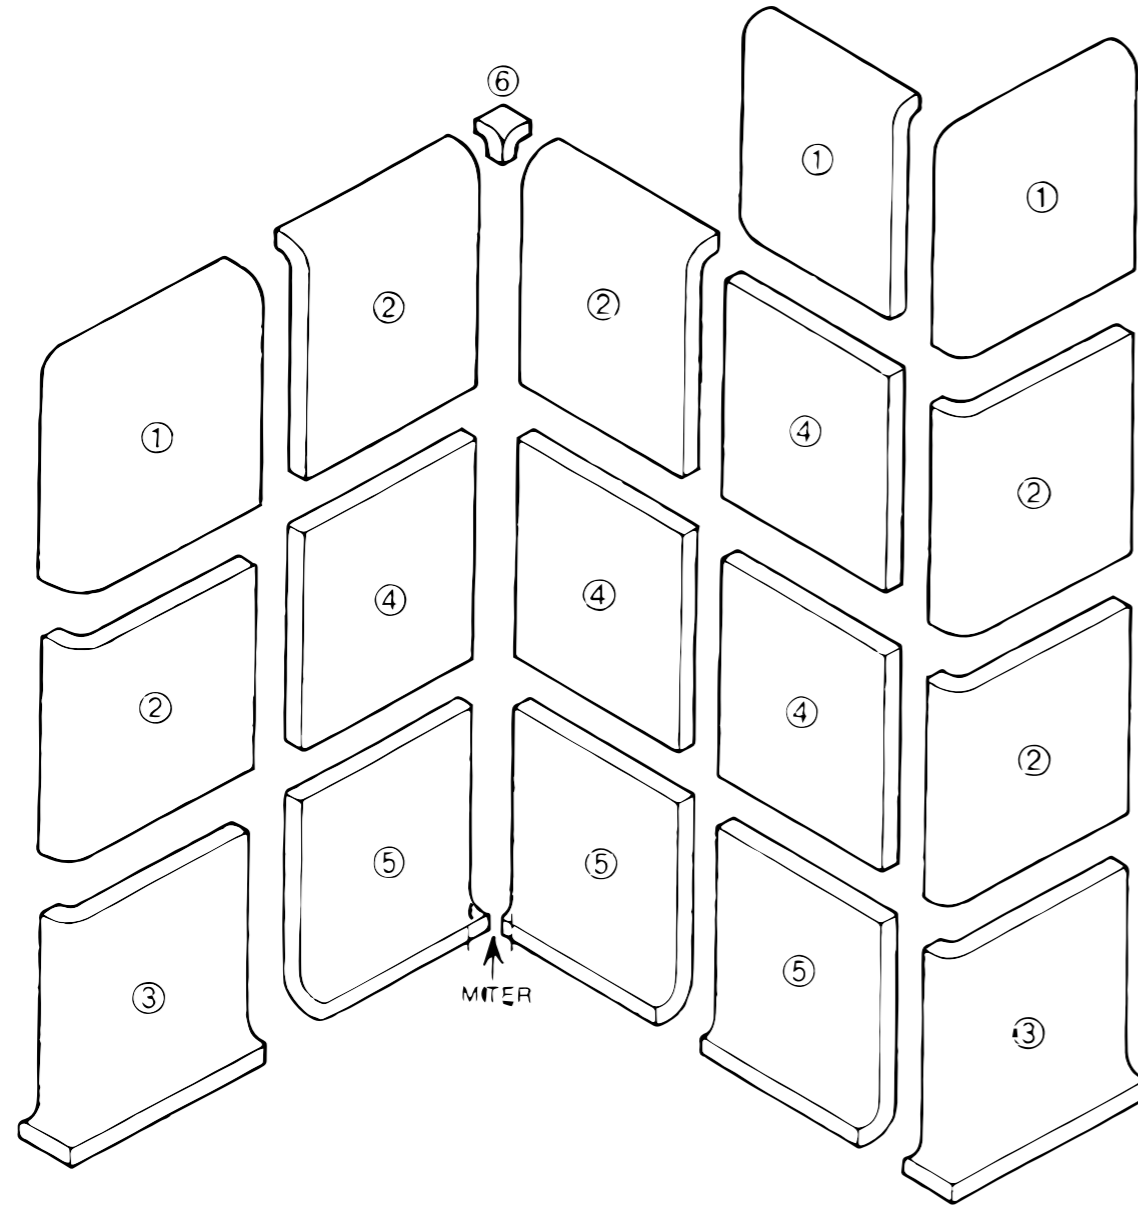

Color Collection

Ceramic Wall

Trims Installation Suggestion

4 1/4" x 4 1/4" Conventional Square in Corners

1. SN4449 - 4 1/4 x 4 1/4 Surface Bullnose Angle
2. S4449 - 4 1/4 x 4 1/4 Surface Bullnose
3. STCR3401 - 4 1/4 x 4 1/4 Cove Angle
4. 4 1/4 x 4 1/4 Field Tile
5. AT3401 - 4 x 4 Cove Base
6. AK106 - 3/4 x 3/4 Universal In Angle