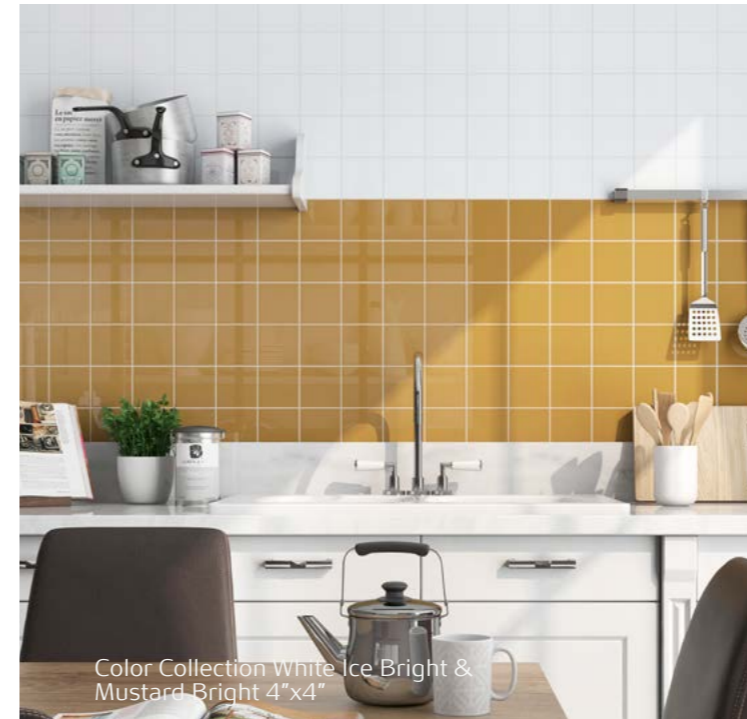

Color Collection Trims

Ceramic Wall

1. U081 & U761 Only; 2. U081 & U281 Only; 3. U081 Only; 4. U261 & U274 Not available; 5. U074 & U274 Not available; 6. U789 & U289 Not available; 7. U072 Not available; 8. U789 & U289 Only.

*Meets Los Angeles County Construction Code

Trims Descriptions

SKU #	Description	SKU #	Description	SKU #	Description
PENCIL	1/2x6 Pencil	S4289	2x8 Surface Bullnose	AT3401	4 1/4x4 1/4 Cove Base
S4112	1/2x12 Pencil	SN4339	3x3 Surface Bullnose Angle	STCR/L3401	4 1/4x4 1/4 Cove Angle
AK106	3/4x3/4 Universal In Angle	S4369	3x6 6" Surface Bullnose	AT3410	4x6 Cove Base
A106	3/4x6 Bead	S4639	3x6 3" Surface Bullnose	ATCR/L3410	4x6 Cove Angle
AC106	3/4x6 Bead Out Angle	S439	3x9 1/2 Surface Bullnose	S4169	4x16 Surface Bullnose
SN4269	2x2 Surface Cap Angle	S4310	3x10 Surface Bullnose	S4669	6x6 Surface Bullnose
AN4200	2x2 Radius Cap Angle	S4312	3x12 Surface Bullnose	SN4669	6x6 Surface Bullnose Angle
AT8262	2 1/8x2 5/8x6 Sink Rail	AT1663	3x6 Cove Base	AT3610	6x6 Cove Base
ATC8262	2 1/8x2 5/8 Sink Rail Angle	STCR/L1663	3x6 Cove Angle	ATCR/L3610	6x6 Cove Angle
S4269	2x6 Surface Cap	S4449	4 1/4x4 1/4 Surface Bullnose	S3619TN	6x6 Sanitary Cove Base
A4200	2x6 Radius Cap	SN4449	4 1/4x4 1/4 Surface Bullnose Angle	S4618	6x18 Surface Bullnose