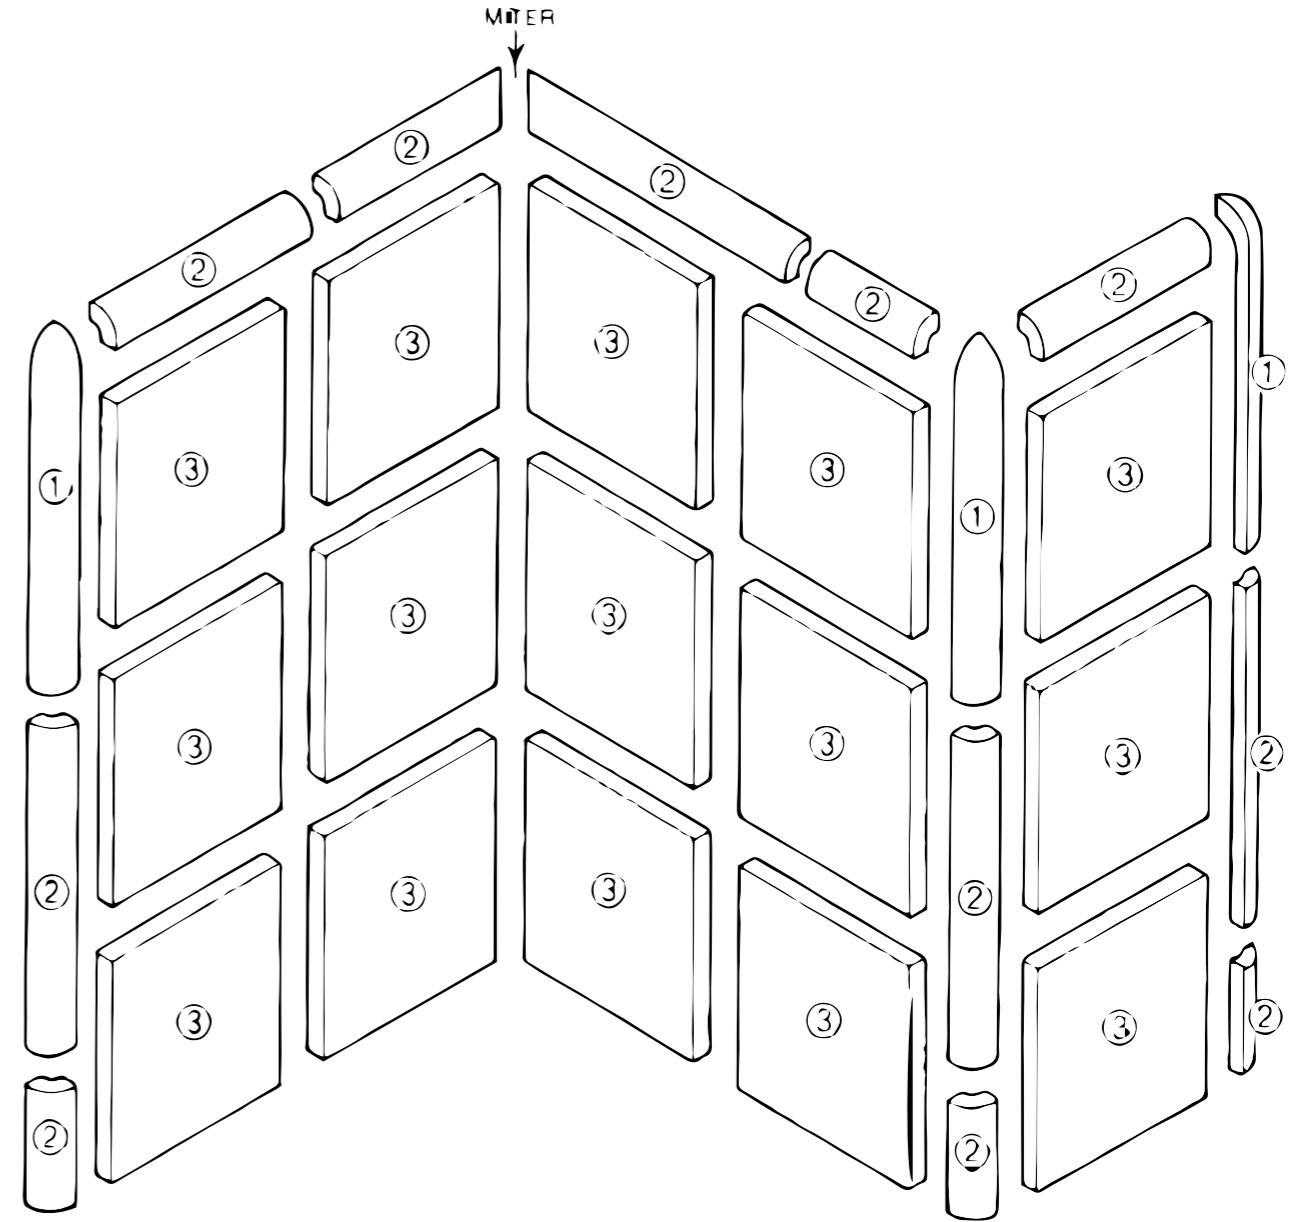

4 1/4" x 4 1/4" Conventional Square in Corners

1. AC106 - 3/4 x 6 Bead Out Angle
2. A106 - 3/4 x 6 Bead
3. 4 1/4 x 4 1/4 Field Tile