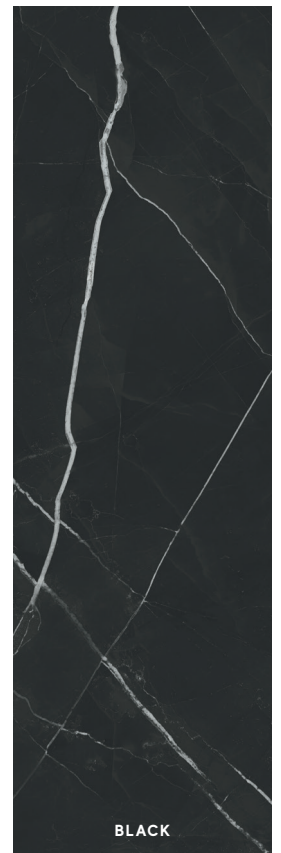

Beyond Calacatta

Porcelain tiles

CLASSIC WHITE

OCEAN WHITE

GLAM WHITE

GRAY

BLACK

Matte ∇ 9 mm
Polished ∇ 9 mm

Matte DCOF \geq 0.42 Interior Wet (IW)
Polished DCOF \geq 0.42 Interior Dry (ID)

V2
Slight Variation

MADE IN USA

Size

$23\frac{5}{8}$ " x $47\frac{1}{4}$ "
RECTIFIED
Matte, Polished
 ∇ 9 mm

$11\frac{3}{4}$ " x $23\frac{5}{8}$ "
RECTIFIED
Matte
 ∇ 9 mm

3D Etch
 $11\frac{3}{4}$ " x $23\frac{5}{8}$ "
RECTIFIED
Matte
 ∇ 9 mm

* Available only in Classic White,
Ocean White and Glam White

Mosaics & Decors

Mosaic
 $11\frac{3}{4}$ " x $11\frac{3}{4}$ "
Matte
 ∇ 9 mm

Picket Mosaic
 $12\frac{2}{7}$ " x $11\frac{5}{7}$ "
Matte
 ∇ 9 mm

Coordinating Trims

Bullnose
3" x 24"
Matte, Polished
 ∇ 9 mm

Cove Base
6" x 12"
Matte
 ∇ 8.5 mm

Scan to learn more