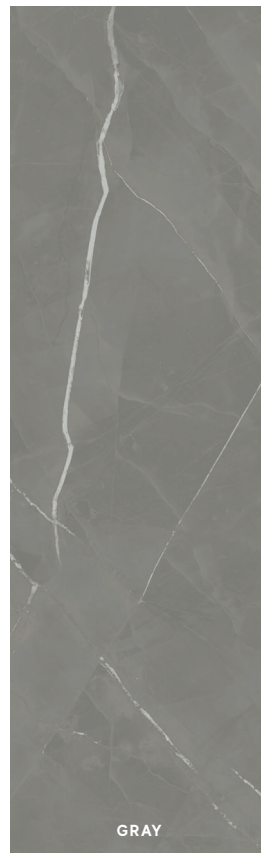

Beyond Calacatta

Porcelain tiles

CLASSIC WHITE

OCEAN WHITE

GLAM WHITE

GRAY

BLACK

Matte ∇ 9 mm
Polished ∇ 9 mm

Matte DCOF \geq 0.42 Interior Wet (IW)
Polished DCOF \geq 0.42 Interior Dry (ID)

V2
Slight Variation

MADE IN USA

Size

$23\frac{5}{8}$ " x $47\frac{1}{4}$ "
RECTIFIED
Matte, Polished
 ∇ 9 mm

$11\frac{3}{4}$ " x $23\frac{5}{8}$ "
RECTIFIED
Matte
 ∇ 9 mm

3D Etch
 $11\frac{3}{4}$ " x $23\frac{5}{8}$ "
RECTIFIED
Matte
 ∇ 9 mm

* Available only in Classic White,
Ocean White and Glam White

Mosaics & Decors

Mosaic
 $11\frac{3}{4}$ " x $11\frac{3}{4}$ "
Matte
 ∇ 9 mm

Picket Mosaic
 $12\frac{2}{7}$ " x $11\frac{5}{7}$ "
Matte
 ∇ 9 mm

Coordinating Trims

Bullnose
3" x 24"
Matte, Polished
 ∇ 9 mm

Cove Base
6" x 12"
Matte
 ∇ 8.5 mm

Scan to learn more