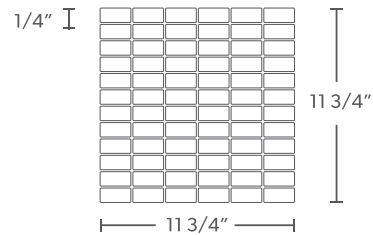

#### Pure Silk

1" x 2" - gs2pureC  
2" x 8" - gr5pureC  
6" x 12" - gr6pureC

#### Stratos

1" x 2" - gs2straC  
2" x 8" - gr5straC  
6" x 12" - gr6straC

#### Tule

1" x 2" - gs2tuleC  
2" x 8" - gr5tuleC  
6" x 12" - gr6tuleC

**PATTERN:**  
1" x 2"  
**STRAIGHT SET**

**STYLE:**  
MOSAIC TILE

This product comes in mesh mounted sheets.  
All dimensions are nominal. One Sheet = .96 sq. ft.

**PATTERN:**  
2" x 8"  
**FIELD TILE**

This product comes as individual pieces.  
All dimensions are nominal. One Tile = .11 sq. ft.

**PATTERN:**  
6" x 12"  
**FIELD TILE**

This product comes as individual pieces.  
All dimensions are nominal. One Tile = .48 sq. ft.