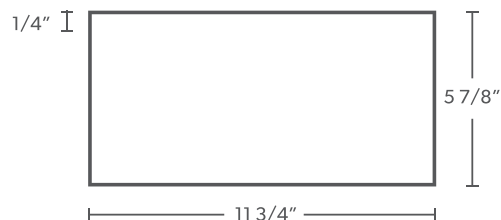

#### Tule

1" x 2" - gs2tuleC  
2" x 8" - gr5tuleC  
6" x 12" - gr6tuleC

**PATTERN:**  
1" x 2"  
**STRAIGHT SET**

**STYLE:**  
MOSAIC TILE

This product comes in mesh mounted sheets.  
All dimensions are nominal. One Sheet = .96 sq. ft.

**PATTERN:**  
2" x 8"  
**FIELD TILE**

This product comes as individual pieces.  
All dimensions are nominal. One Tile = .11 sq. ft.

**PATTERN:**  
6" x 12"  
**FIELD TILE**

This product comes as individual pieces.  
All dimensions are nominal. One Tile = .48 sq. ft.

**PATTERN: 2" x 8"**  
**Dimensions:** 2" x 7 7/8" x 1/4" (thick)  
**Area Covered:** .11 sq. ft. per piece  
**Weight:** 40 lbs. per box  
**Pieces per box:** 120

**PATTERN: 6" x 12"**  
**Dimensions:** 5 7/8" x 11 3/4" x 1/4" (thick)  
**Area Covered:** .48 sq. ft. per piece  
**Weight:** 46 lbs. per box  
**Pieces per box:** 30