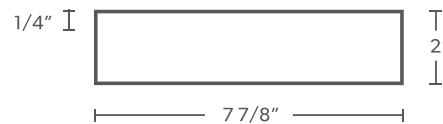

#### Tule

1" x 2" - gs2tuleC  
2" x 8" - gr5tuleC  
6" x 12" - gr6tuleC

**PATTERN:**  
1" x 2"  
**STRAIGHT SET**

**STYLE:**  
MOSAIC TILE

This product comes in mesh mounted sheets.  
All dimensions are nominal. One Sheet = .96 sq. ft.

**PATTERN:**  
2" x 8"  
**FIELD TILE**

This product comes as individual pieces.  
All dimensions are nominal. One Tile = .11 sq. ft.

**PATTERN:**  
6" x 12"  
**FIELD TILE**

This product comes as individual pieces.  
All dimensions are nominal. One Tile = .48 sq. ft.