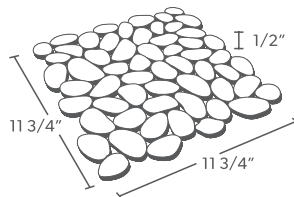

Sterling Grey & Quartz
rp3xi

Sterling Megamix
rp3xl

Swirl Grey
rp3mm

Swirl Grey & Beige Marble
rp3xk

Tan Marble
rp3mx

PATTERN:
COBBLES
STYLE:
PEBBLE TILE

This product comes in mesh mounted sheets.
All dimensions are nominal. One Sheet = .97 sq. ft.

Finish: Tumbled

PATTERN: COBBLES

Dimensions: 11 3/4" W x 11 3/4" L, 1/2" thick

Area Covered: .97 sq. ft. per sheet

Weight: 53 lbs. per box

Sheets per box: 11

Recommended Usage

Interior
Wall & Floor