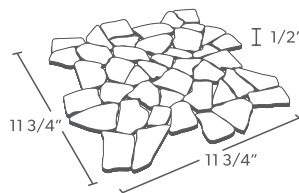

Swirl Grey
i3mm2

Swirl Grey & Beige Marble
i3xk2

Tan & Grey Marble
i3mg2

Tan Marble
i3mx2

White Marble
i3rw2

PATTERN:

RANDOM

STYLE:

MOSAIC TILE

This product comes in mesh mounted sheets.
All dimensions are nominal. One Sheet = .97 sq. ft.

For additional information, please call **1-800-371-0001** or visit us online at **IslandStone.com**