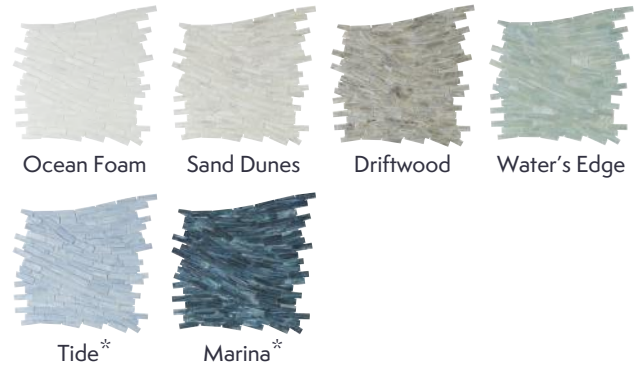

# Shimmer Surf Mosaic

DATE REVISED: APRIL 2024

# WALKER ZANGER

FULLY INTERLOCKED PATTERN

MATERIAL	Glass
FINISH	Iridescent/Textured
THICKNESS	1/4"
SHEET SIZE	23-7/10" x 23-3/10"
COVERAGE SQFT/PIECE	3.876 SqFt
MOUNTING	Mesh

AVAILABLE COLORS

## MATERIAL DATA

- SLIGHT V2 Color Variation
- MEDIUM V3 Color Variation (TIDE & MARINA ONLY)
- Frost Resistant