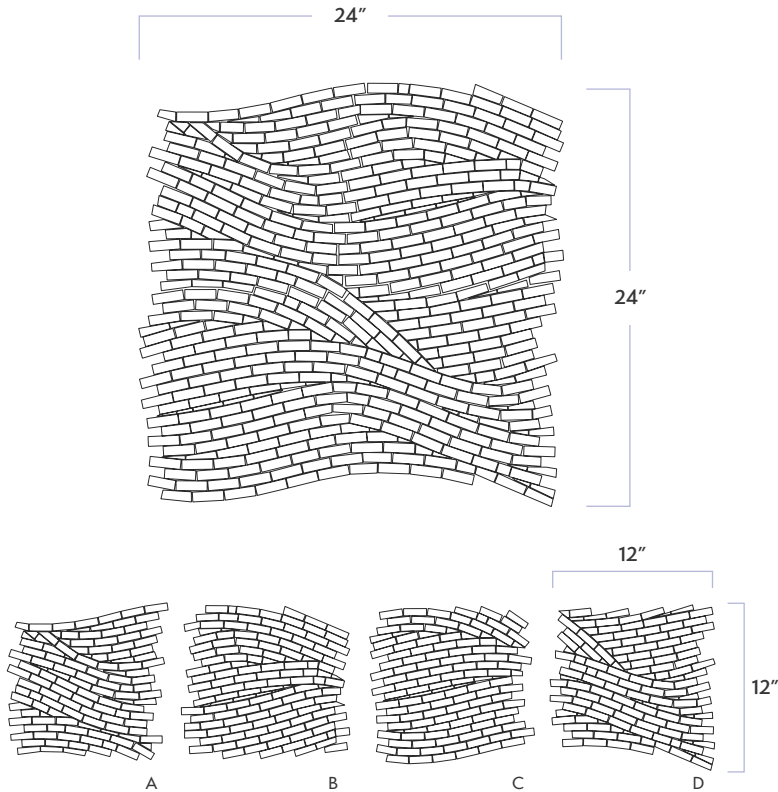

# WALKER ZANGER

FULLY INTERLOCKED PATTERN

MATERIAL	Glass
FINISH	Iridescent/Textured
THICKNESS	1/4"
SHEET SIZE	23-7/10" x 23-3/10"
COVERAGE SQFT/PIECE	3.876 SqFt
MOUNTING	Mesh

AVAILABLE COLORS

## ADDITIONAL NOTES

For installation on any wet areas, please refer to TCNA guidelines and consult with your installer for proper waterproofing and sealing requirements. Surf mosaic comes in 4 separate 12" x 12" pieces. When interlocked, they create the full-sized 24" x 24" mosaic. For further questions/information about additional usages, please consult with your installer.