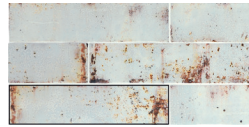

GRUNGE IRON 7.5X30

GRUNGE

The Grunge collection is the adaptation of nostalgia to modernity. That effect of updated nostalgia is achieved with solvency by the Grunge collection, a 7.5x30 format rustic wall tile that recalls the original ceramics made with clay from yesteryear. This visual step back in time mixed with current trends makes it easy for these pieces to display a renewed aesthetic and structural face, ideal for covering today's kitchens and bathrooms with ranges of six elegant, current and daring colours, which offer a wide range of decorative possibilities.

ape grupo

METAL
INSPIRATION

GRUNGE

NEW COLLECTION

PICKET GRUNGE AQUA 4.3X24.3 / INVISIBLE GOLD MATT RECT 40X120

ape grupo

GRUNGE GREY 7,5X30

PICKET GRUNGE IRON 4,3X24,3

GRUNGE

7,5X30 - 4,3X24,3/ 3"X12" - 2"X10"

GRUNGE IRON
7,5X30/3"X12" P96/M

GRUNGE OXID
7,5X30/3"X12" P96/M

GRUNGE AQUA
7,5X30/3"X12" P96/M

PICKET GRUNGE IRON
4,3X24,3/2"X10" R80/M

PICKET GRUNGE OXID
4,3X24,3/2"X10" R80/M

PICKET GRUNGE AQUA
4,3X24,3/2"X10" R80/M

GRUNGE BLUE
7,5X30/3"X12" P96/M

GRUNGE GREY
7,5X30/3"X12" P96/M

PICKET GRUNGE BLUE
4,3X24,3/2"X10" R80/M

SPECIAL PIECES · PIEZAS ESPECIALES

EDGE STICK GRUNGE
1,5X30 / 0,6"X12" K18/P