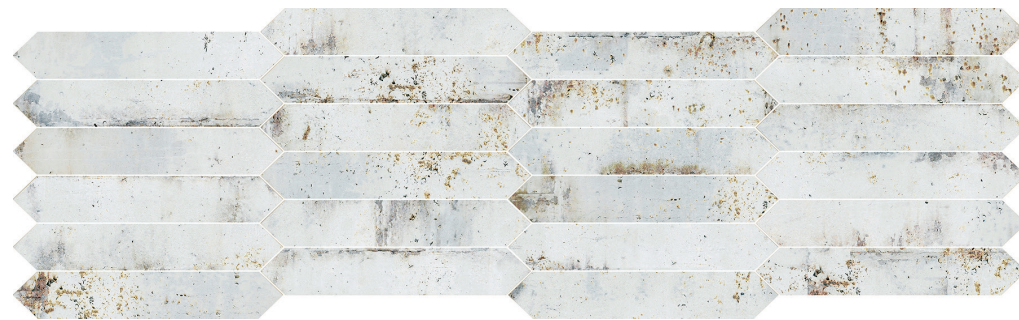

GRUNGE IRON 7.5X30

GRUNGE

The Grunge collection is the adaptation of nostalgia to modernity. That effect of updated nostalgia is achieved with solvency by the Grunge collection, a 7.5x30 format rustic wall tile that recalls the original ceramics made with clay from yesteryear. This visual step back in time mixed with current trends makes it easy for these pieces to display a renewed aesthetic and structural face, ideal for covering today's kitchens and bathrooms with ranges of six elegant, current and daring colours, which offer a wide range of decorative possibilities.

GRUNGE

7,5X30 - 4,3X24,3/ 3"X12" - 2"X10"

GRUNGE IRON
7,5X30/3"X12" P96/M

GRUNGE OXID
7,5X30/3"X12" P96/M

GRUNGE AQUA
7,5X30/3"X12" P96/M

PICKET GRUNGE IRON
4,3X24,3/2"X10" R80/M

PICKET GRUNGE OXID
4,3X24,3/2"X10" R80/M

PICKET GRUNGE AQUA
4,3X24,3/2"X10" R80/M

GRUNGE BLUE
7,5X30/3"X12" P96/M

GRUNGE GREY
7,5X30/3"X12" P96/M

PICKET GRUNGE BLUE
4,3X24,3/2"X10" R80/M

SPECIAL PIECES · PIEZAS ESPECIALES

EDGE STICK GRUNGE
1,5X30 / 0,6"X12" K18/P

AVAILABLE IN ALL COLORS

VARIACIÓN DE DISEÑO · GRAPHIC FACES

SYMBOLS · SIMBOLOGÍA

- REVESTIMIENTO / WALL TILE / FAÏENCE
- BRILLO / SHINE / BRILLANT
- PASTA BLANCA / WHITE BODY / PÂTE BLANCHE

- VARIACION FUERTE / SUBSTANTIAL VARIATION / FORTE VARIATION
- VARIACIÓN DE DISEÑO 24 PIEZAS / GRAPHIC FACES 24 PIECES / TAMPONS DIFFÉRENTS 24 PIÈCES