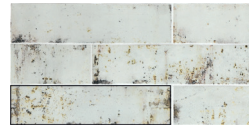

GRUNGE IRON 7.5X30

GRUNGE

The Grunge collection is the adaptation of nostalgia to modernity. That effect of updated nostalgia is achieved with solvency by the Grunge collection, a 7.5x30 format rustic wall tile that recalls the original ceramics made with clay from yesteryear. This visual step back in time mixed with current trends makes it easy for these pieces to display a renewed aesthetic and structural face, ideal for covering today's kitchens and bathrooms with ranges of six elegant, current and daring colours, which offer a wide range of decorative possibilities.

ape grupo

METAL
INSPIRATION

GRUNGE

NEW COLLECTION

PICKET GRUNGE AQUA 4.3X24.3 / INVISIBLE GOLD MATT RECT 40X120

ape grupo

GRUNGE GREY 7,5X30

PICKET GRUNGE IRON 4,3X24,3

GRUNGE

7,5X30 - 4,3X24,3/ 3"X12" - 2"X10"

GRUNGE IRON
7,5X30/3"X12" P96/M

GRUNGE OXID
7,5X30/3"X12" P96/M

GRUNGE AQUA
7,5X30/3"X12" P96/M

PICKET GRUNGE IRON
4,3X24,3/2"X10" R80/M

PICKET GRUNGE OXID
4,3X24,3/2"X10" R80/M

PICKET GRUNGE AQUA
4,3X24,3/2"X10" R80/M

GRUNGE BLUE
7,5X30/3"X12" P96/M

GRUNGE GREY
7,5X30/3"X12" P96/M

PICKET GRUNGE BLUE
4,3X24,3/2"X10" R80/M

SPECIAL PIECES · PIEZAS ESPECIALES

EDGE STICK GRUNGE
1,5X30 / 0,6"X12" K18/P