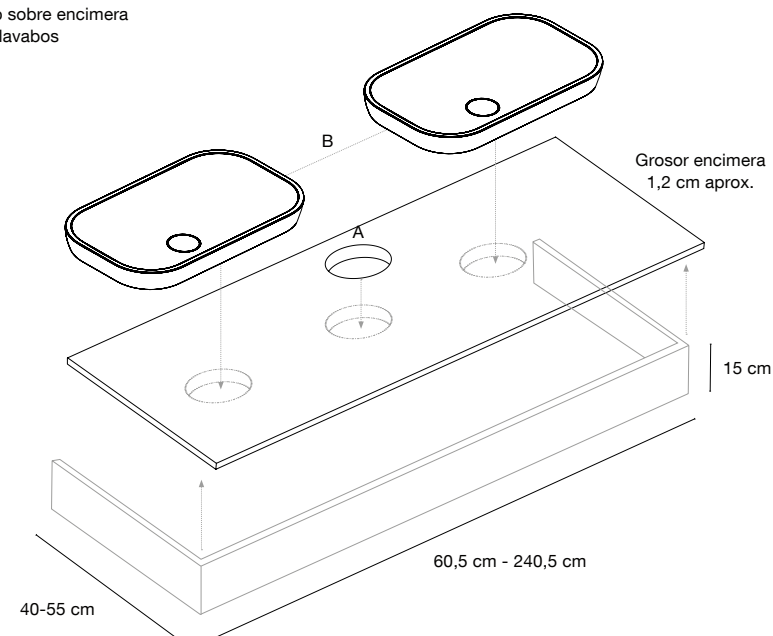

ENCIMERA LISA SIN MECANIZAR CON O SIN FALDÓN + LAVABO COUNTERTOP PLAIN UNMACHINED WITH OR WITHOUT FRONT + BASIN

Opción con o sin faldón
Opción A: 1 Lavabo sobre encimera
Opción B: 2 o más lavabos