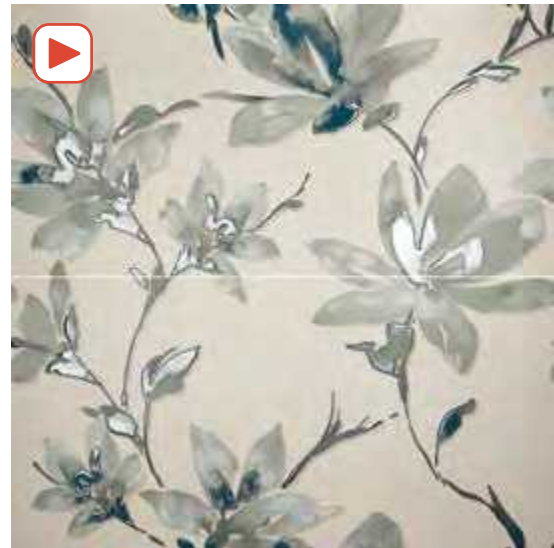

J16/M

C3 R11 RU5 ANTI-SLIP RAW COTTON RECT
60 X 120 / 24" X 48" N74/M

C3 R11 RU5 ANTI-SLIP RAW TOASTED RECT
120 X 120 / 48" X 48"

J16/M

C3 R11 RU5 ANTI-SLIP RAW TOASTED RECT
60 X 120 / 24" X 48" N74/M

DECOR SET(2) RAW TOASTED 60X120 RAW TOASTED SMOOTH RECT 60X120