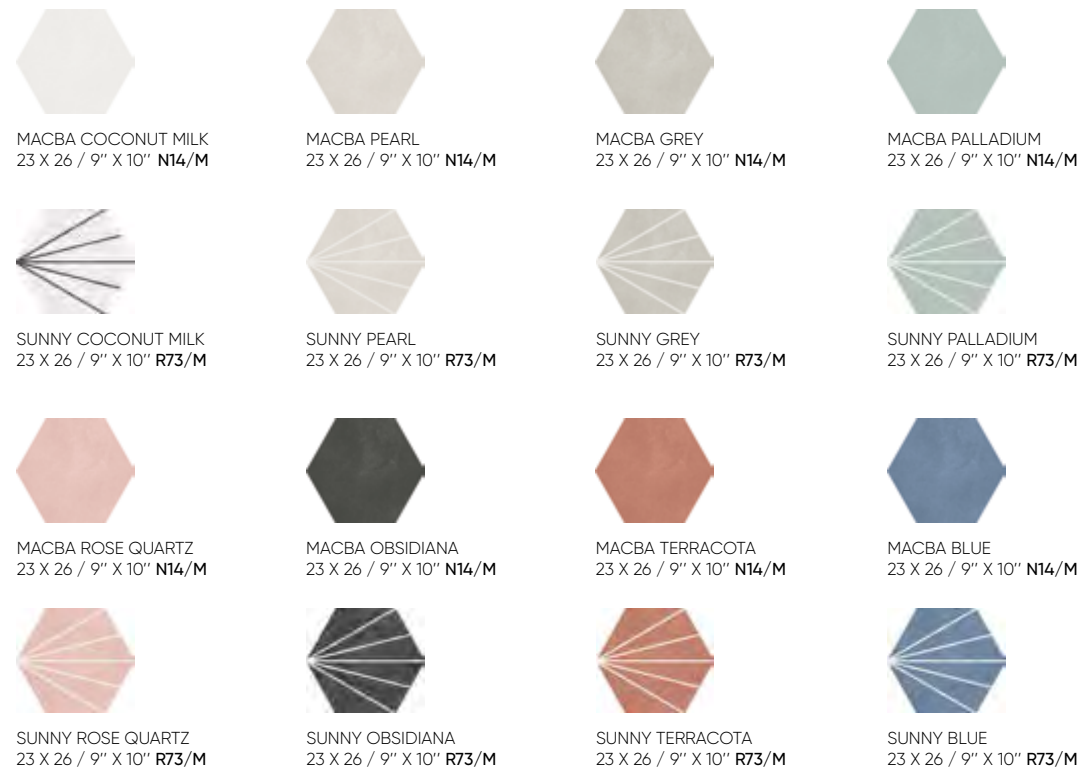

WEB COLLECTION

P M C2 V2 RU5