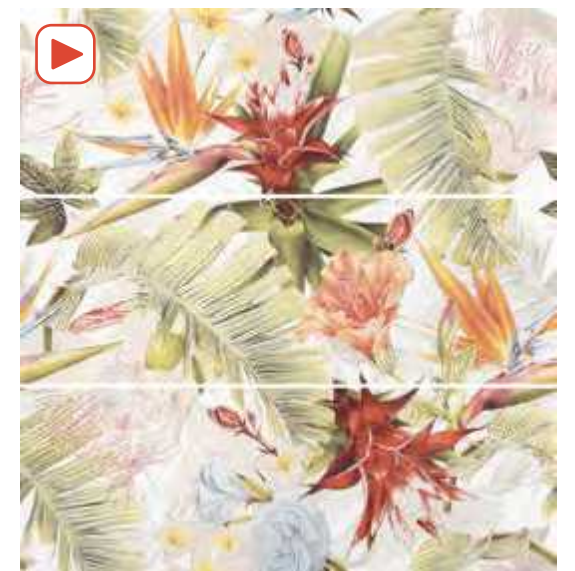

ULTRA GOLD RECT
35 X 100 / 14" X 40" R63/M

CLOUD TURQUOISE RECT
35 X 100 / 14" X 40" N54/M

DECOR GRAVITY MULTI
35 X 100 / 14" X 40" K78/P

PAINT WHITE MIX RECT
35 X 100 / 14" X 40" R63/M

DECOR SET(3) CLOUD
35 X 100 / 14" X 40" K78/P