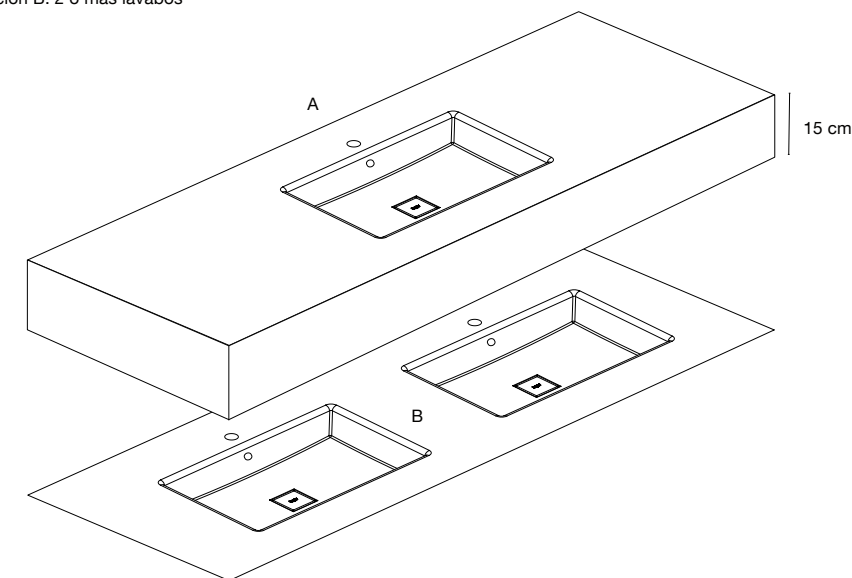

ENCIMERA CON FALDON + LAVABO ENCASTRADO COUNTERTOP WITH FRONT + SHALLOW BASIN

Opción A: 1 Lavabo encastrado
Opción B: 2 o más lavabos