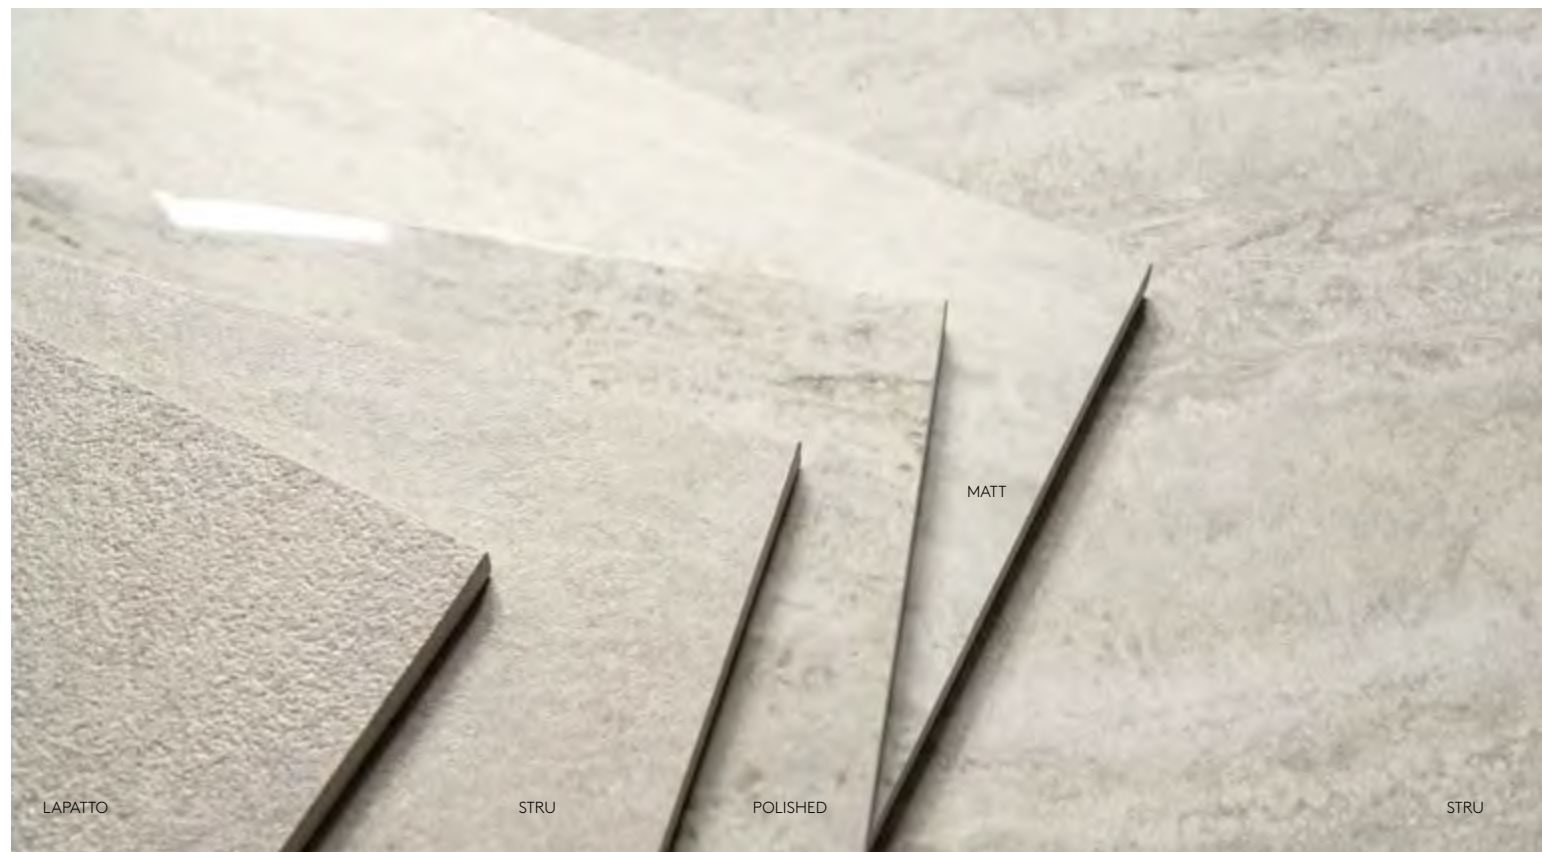

MACCHIATO GRAFITE RECT 20X120 WABI GRAFITE LAPATTO RECT 60X120 WABI GRAFITE LAPATTO RECT 60X60