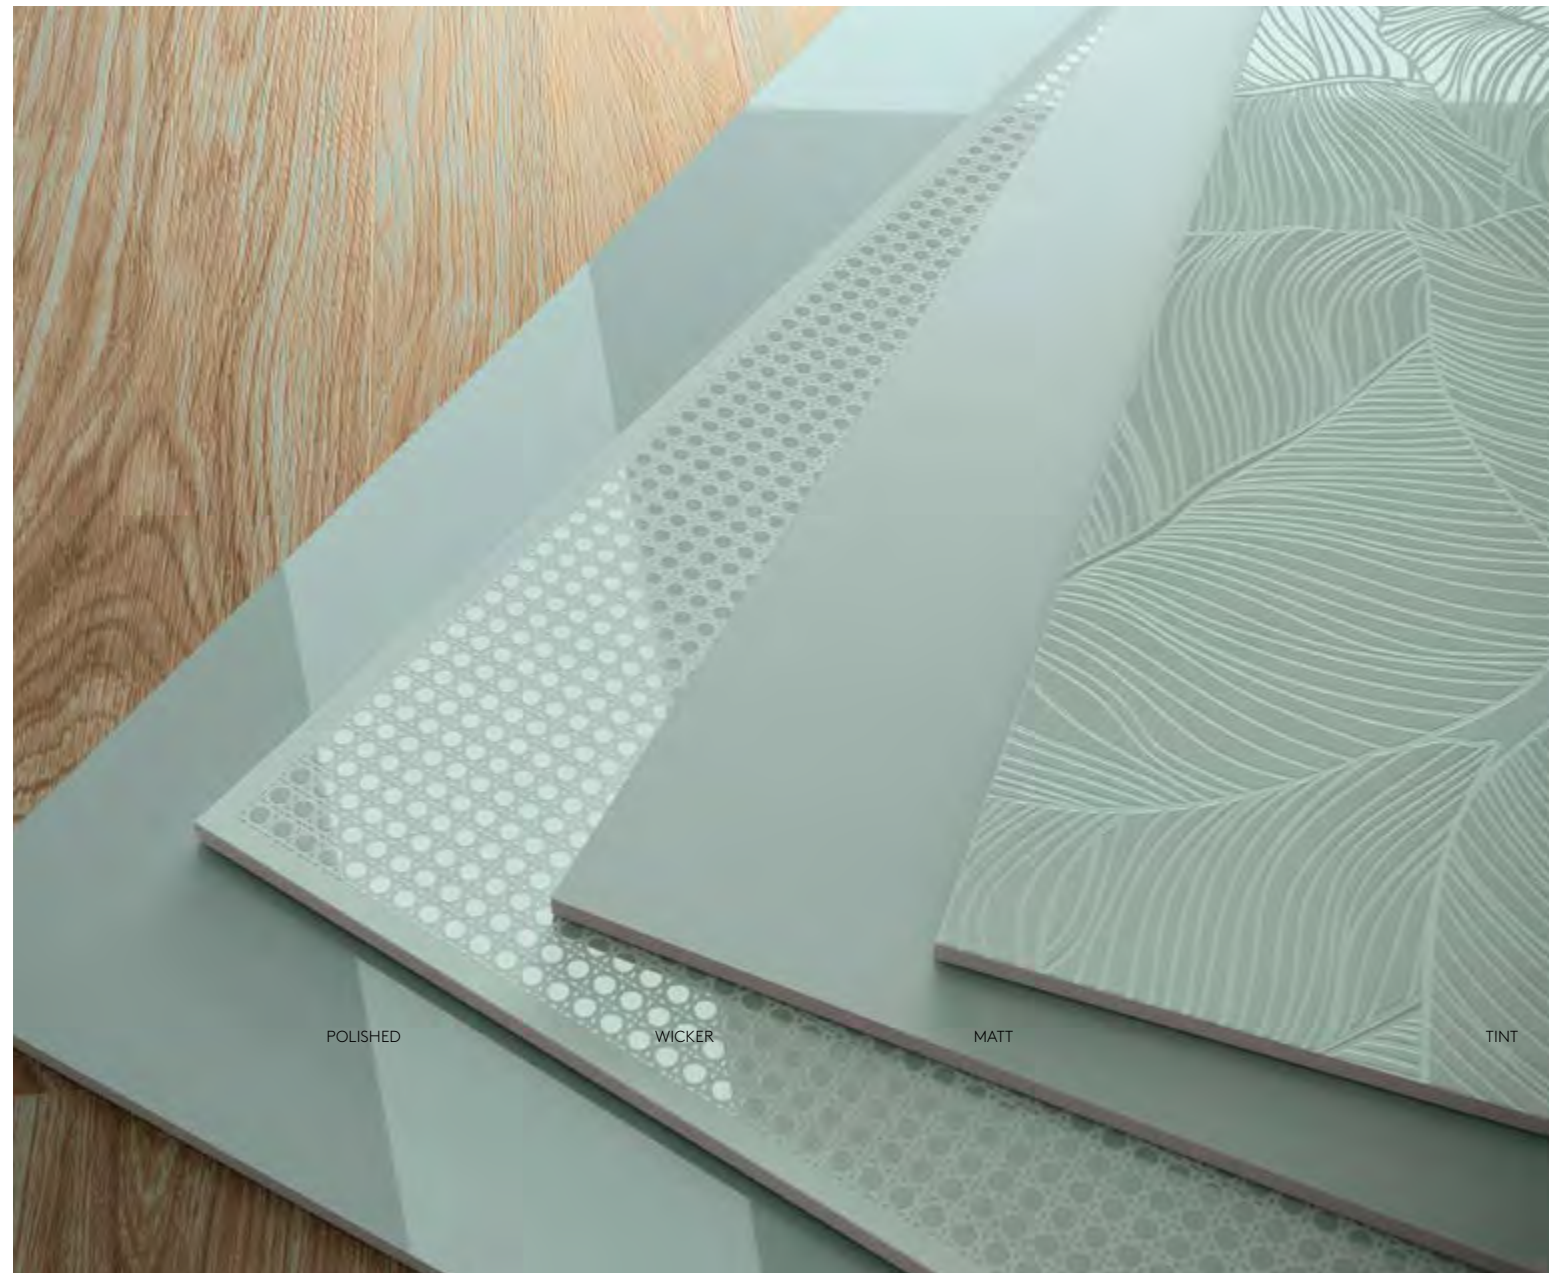

TURQUOISE MATT RECT 60X120, TURQUOISE POL RECT 60X120, WICKER TURQUOISE RECT 60X120, TINT TURQUOISE POL RECT 60X120, KOEN CARAMELLO MATT RECT 20X120