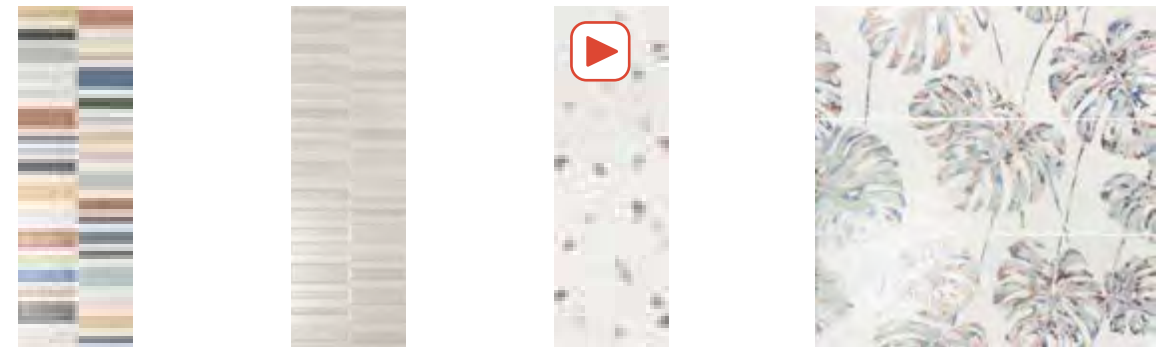

LIN COCONUT MILK 25 X 75 / 10" X 30" P58/M
LIN PEARL 25 X 75 / 10" X 30" P58/M
ORION COCONUT MILK 25 X 75 / 10" X 30" P58/M
DECOR SET (3) MAY COCONUT MILK 25 X 75 / 10" X 30" K71/P