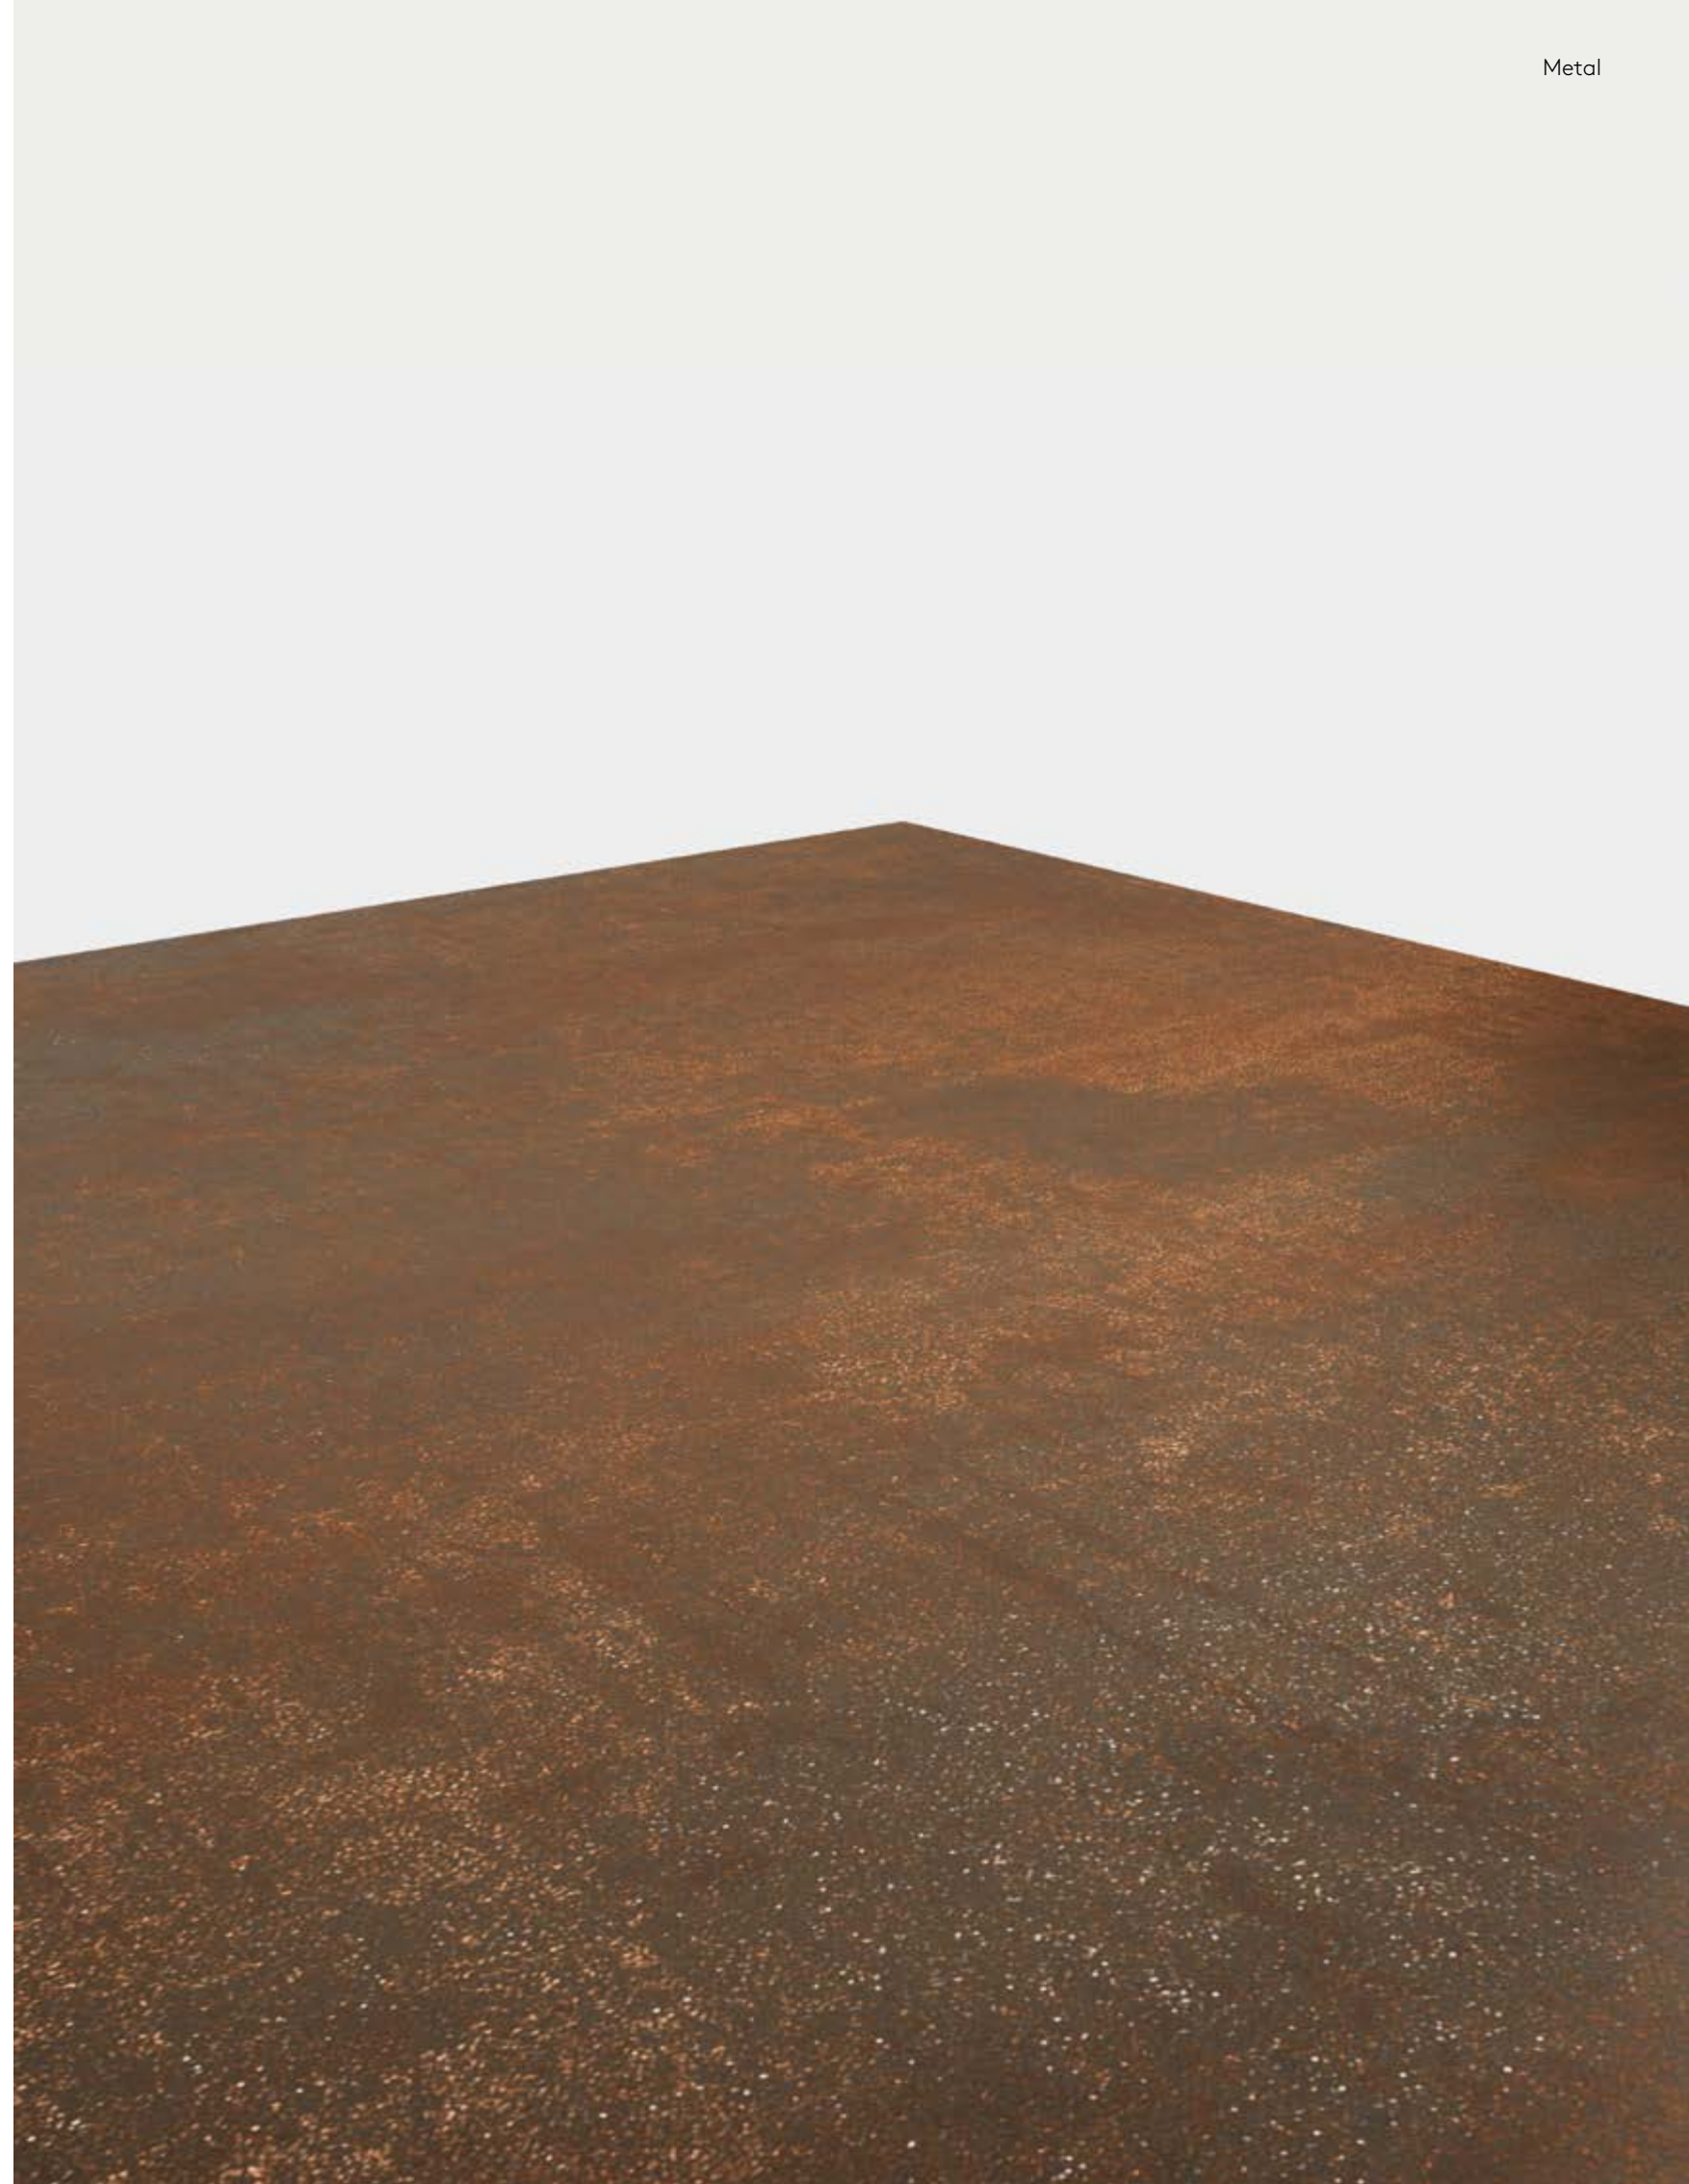

Metal

We present a series of collections that take metals as a reference. From pieces inspired in weathered steel, to surfaces where a rusted effect with shiny and matte textures create a unique structure.

Presentamos una serie de colecciones que toman los metales como referencia. Desde piezas inspiradas en el acero corten, hasta superficies donde los efectos óxidos con brillos y mates, crean una estructura única.