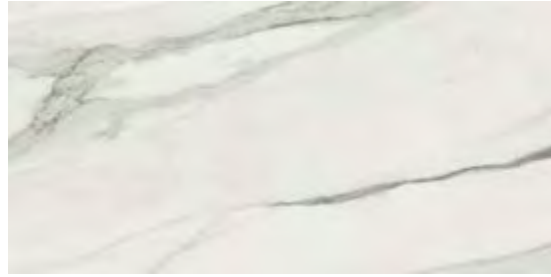

Statuary venato

M **RU5** STATUARY VENATO MATT RECT
60 X 120 / 24" X 48" **R60/M**

E **RU4** STATUARY VENATO POL RECT
60 X 120 / 24" X 48" **J18/M**

E **RU4** STATUARY VENATO POL RECT
60 X 60 / 24" X 24" **N29/M**