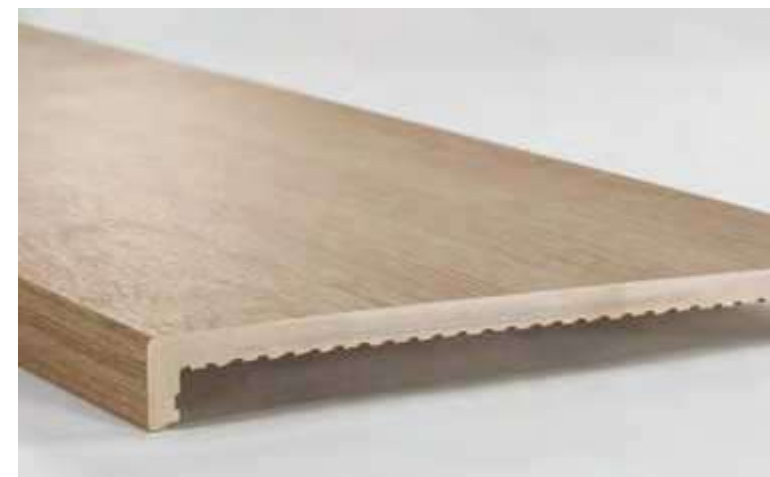

PELDAÑO RECTO ANT. OREGON