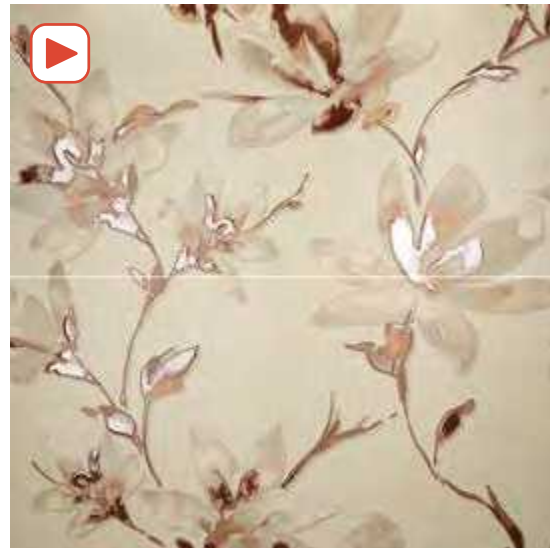

DECOR SET(2) RAW TOASTED
60 X 120 / 24" X 48" K95/P

DECOR SET(2) RAW CEMENT
60 X 120 / 24" X 48" K95/P