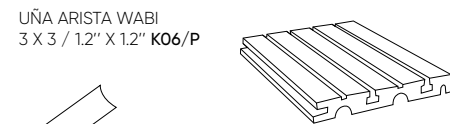

UÑA CAÑA WABI
4 X 4 / 1.5" X 1.5" K06/P

C3 R12 REJILLA WABI
24.5 X 24.5 / 9.4" X 9.4" K57/P

ARISTA WABI
4 X 33 / 1.5" X 13" K29/P