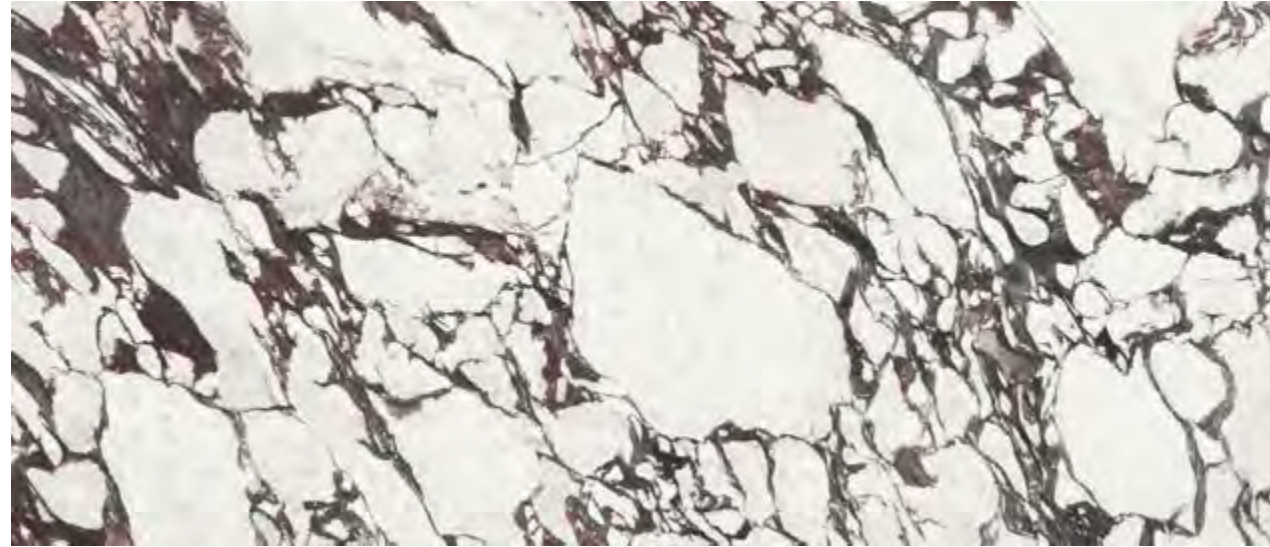

RU5 MEDICEA MARBLE HONED RECT
120 X 278 / 48" X 109.5"

L91/M

R35/M