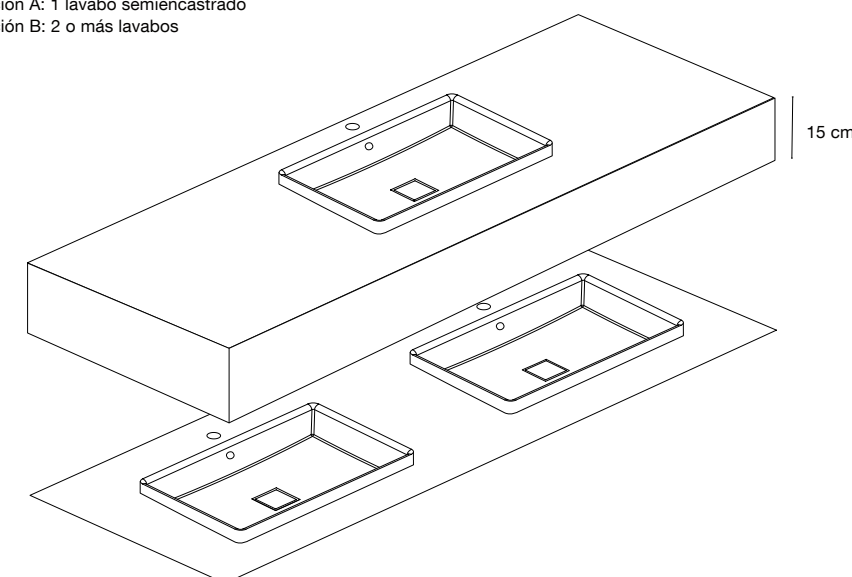

ENCIMERA CON O SIN FALDÓN + LAVABO SEMIENCASTRADO COUNTERTOP WITH OR WITHOUT FRONT + FREE STANDING BASIN

Opción con o sin faldón
Opción A: 1 lavabo semiencastrado
Opción B: 2 o más lavabos