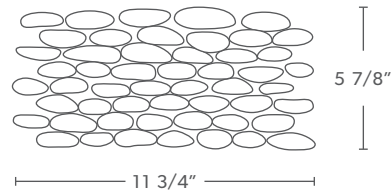

Stacked Pebble - Pebble Tile - French Tan

STONE - STACKED PEBBLE

COLORS AVAILABLE IN THIS PATTERN

Antique Timor White
v1pw1

French Tan
v1pf1

Medan Charcoal
v1pc1

• v1pw1 (Antique Timor White) & v1pf1 (French Tan) not approved for Pool, Spa & Water Feature.

PATTERN:
STACKED
PEBBLE

STYLE:
PEBBLE
TILE

This product comes in mesh mounted sheets.
All dimensions are nominal. One Sheet = .48 sq. ft.
Thickness: 1"

Stacked Pebble - Pebble Tile - Antique Timor White

STONE - STACKED PEBBLE

Brand: Island Stone

Material Type: Stone

Style in Collection: Pebble Tile

Colors in Collection: Antique Timor White*, French Tan*, Medan Charcoal

Finish: Natural

PATTERN: STACKED PEBBLE

Actual Dimensions:

5.91" x 11.81" x 1"

150.11 x 299.97 x 25.4mm

Area Covered: .48 sq. ft. per piece

Weight: 42 lbs. per box

Pieces per box: 11

*Antique Timor White & French Tan not approved for Pool, Spa & Water Feature.

Suggested Usage

Interior Wall