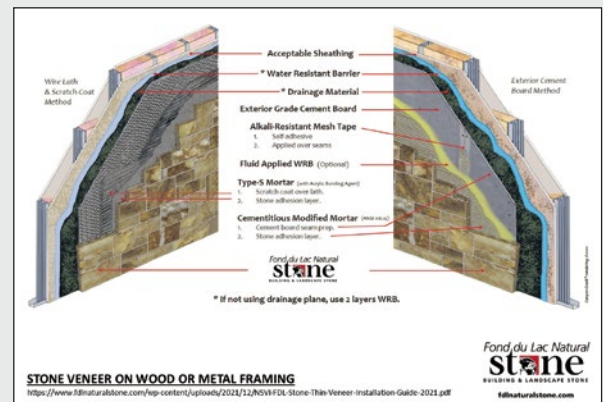

Stone Veneer on Wood or Metal Framing