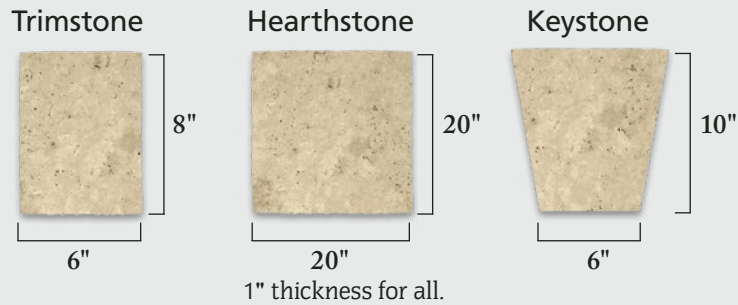

Accessories, Packaging & Installation

Accessories

Accessories available in Buff and Golden