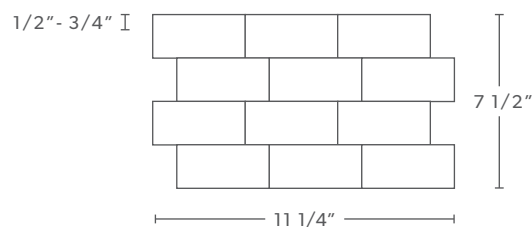

Sutra Black •
mw2bm

PATTERN:
NEW WAVE

STYLE:
DIMENSIONAL
TILE

This product comes in mesh mounted sheets.
All dimensions are nominal. One Sheet = .58 sq. ft.
Thickness: 1/2" - 3/4"

For additional information, please call 1-800-371-0001 or visit us online at IslandStone.com

Finish: Honed

PATTERN: NEW WAVE

Actual Dimensions:

11.22" x 7.48" x .5" - .75"

284.99 x 189.99 x 12.7 - 19.05mm

Area Covered: .58 sq. ft. per piece

Weight: 38 lbs. per box

Pieces per box: 8