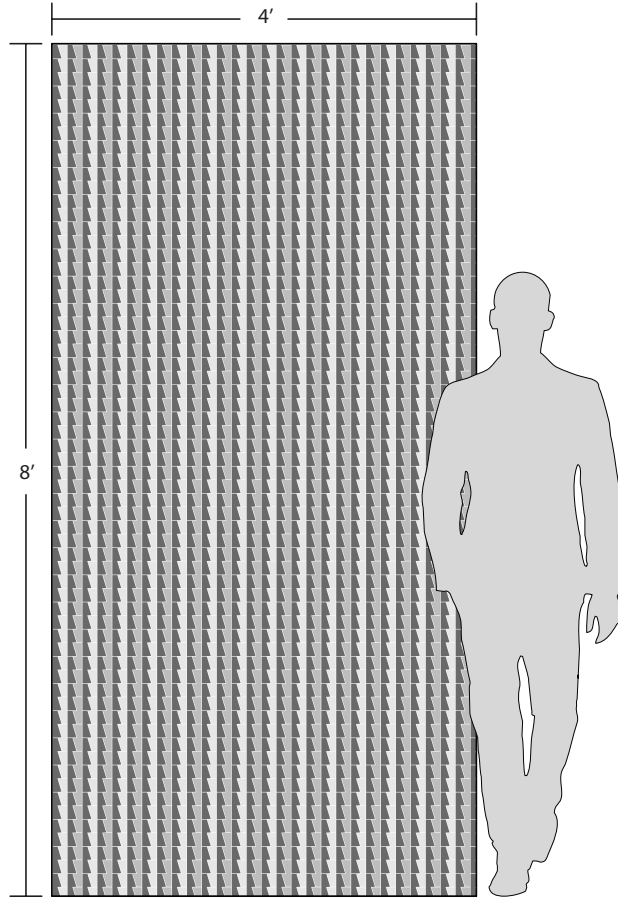

APPLICATIONS									VARIATION				TAILORED TO CUSTOMIZATION
INTERIOR FLOOR	INTERIOR WALL	SHOWER WALL	SHOWER FLOOR	EXTERIOR FLOOR	EXTERIOR WALL	POOL/ FOUNTAIN	COUNTER TOP	FIREPLACE SURROUND	V1	V2	V3	V4	CARPET CUTTING
Commercial Light/Medium	All	Yes, including steam¹	No	No	Yes, non-freeze thaw	No	Yes	Yes					FIELD
													FINISH
													MOSAIC
													SADDLE
													VANITY TOP
													WATERJET

INSTALLATION/MAINTENANCE										
SETTING MATERIAL	GROUT	GROUT JOINT	MEMBRANE	CAULK	SEALER	CLEANER	INSTALLATION INSTRUCTIONS	LAYOUT	DRY LAYOUT	QR CODE
Ardex X77 White Microtec Fiber Reinforced Mortar²	Ardex FG-C Microtec Unsanded³	As Established on Sheets	Ardex 8 + 9	Ardex SX Silicone Sealant	AquaMix Sealer's Choice Gold	AquaMix Concentrated Cleaner	TCNA Handbook	Maintain Sheet Orientation	Recommended	

AVAILABLE SIZES

12.25" X 15.21" X 3/8"
Waterjet Mosaic
One Unit (1.292 $/pc)

NOTES

¹ Showers: Product MUST be installed in accordance with current TCNA Handbook Stone Methods.
² Alternate Setting material - Ardex X4 White Tile & Stone Mortar or Mapei Kerabond White w/ Keralastic Additive
³ Alternate grout - Mapei Keracolor Unsanded

Tech notes: Individual sheets of this mosaic are not square. Sheets are irregular and combine into a seamless interlocking pattern. Plan your layout accordingly. White mortar is recommended for natural stone.