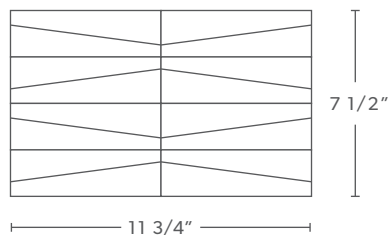

Dunes - Dimensional Tile - Crystal White

STONE - DUNES

COLORS AVAILABLE IN THIS PATTERN

Crystal White
dp1rn

Sandstone
Mint
dp1sm

Sandstone
Ocean
dp1so

PATTERN:
DUNES
STYLE:
**DIMENSIONAL
TILE**

This product comes in mesh mounted sheets.
All dimensions are nominal. One Sheet = .61 sq. ft.
Thickness: 1/2" - 3/4"

Colors in Collection: Crystal White,
Sandstone Mint, Sandstone Ocean

Finish: Honed

PATTERN: DUNES

Actual Dimensions:

11.81" x 7.48" x .25" - .75"

299.97 x 189.99 x 6.35 - 19.05mm

Area Covered: .61 sq. ft. per piece