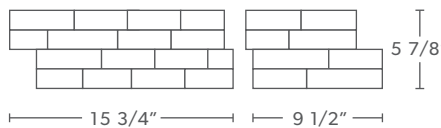

**Dimensions of the individual rows:**  
 Height (4 rows): 1.5" per row  
 Height (6 rows): 1" per row

**PATTERN:**  
**LEDGER  
 PANEL**  
**STYLE:**  
**TEXTURED  
 WALL TILE**

All dimensions are nominal. One Panel = 0.97 sq. ft.  
 Thickness: 5/8"

**PATTERN:**  
**LEDGER  
 CORNER**  
**STYLE:**  
**TEXTURED  
 WALL TILE**

All dimensions are nominal. One Set = 0.97 sq. ft.  
 Thickness: 5/8"