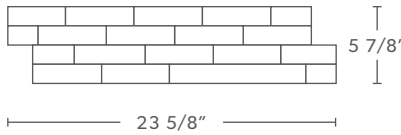

### COLORS AVAILABLE IN THIS PATTERN

**Frost White**

Ledger Panel - le2frwhpS  
 Ledger Corner - le2cfrwhcS  
 (4 Rows)

**Alabaster**

Ledger Panel - le2alabpS  
 Ledger Corner - le2calabcS  
 (4 Rows)

**Hazy Grey**

Ledger Panel - le2hagrpS  
 Ledger Corner - le2chagrcS  
 (6 Rows)

**Moonlit**

Ledger Panel - le2molipS  
 Ledger Corner - le2cmolicS  
 (4 Rows)

**Charcoal Glint**

Ledger Panel - le2chglpS  
 Ledger Corner - le2cchglcS  
 (4 Rows)

**Dimensions of the individual rows:**  
 Height (4 rows): 1.5" per row  
 Height (6 rows): 1" per row

**PATTERN:**  
**LEDGER  
 PANEL**  
**STYLE:**  
**TEXTURED  
 WALL TILE**

All dimensions are nominal. One Panel = 0.97 sq. ft.  
 Thickness: 5/8"