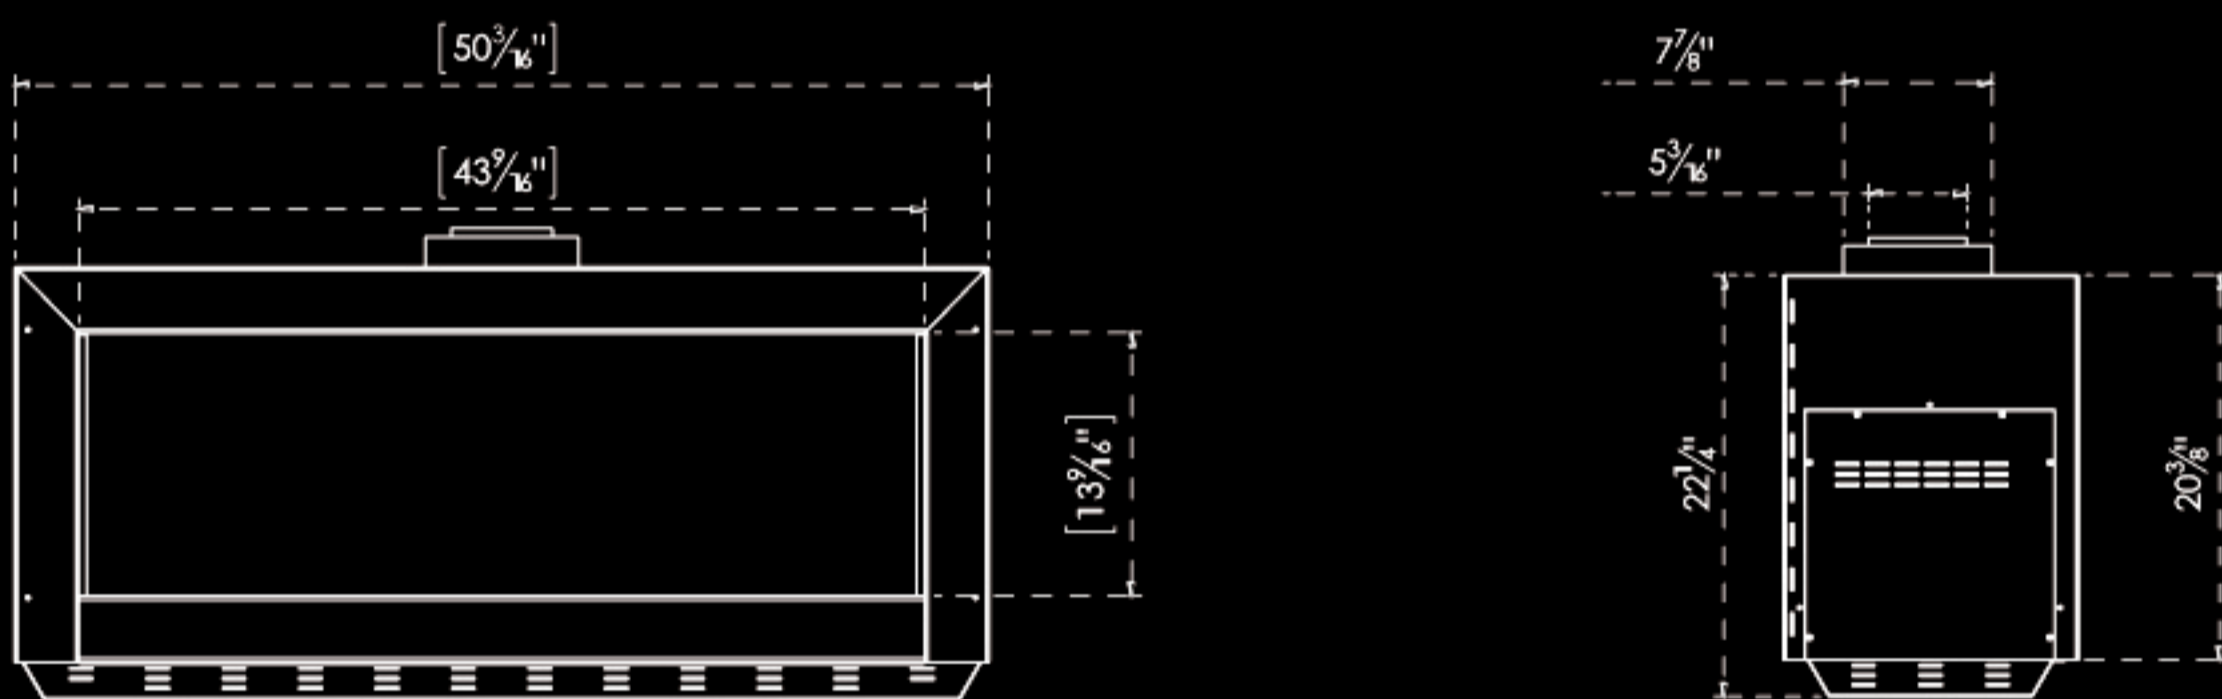

THE STAND-ALONE LINE VIEWING AREA DIMENSIONS

ORTAL®
THE STAND-ALONE LINE

Stand Alone 75

Stand Alone 110

Stand Alone 150

Most models available with wall mounted or decorative base options

💡 All H (High Glass) models are supplied with internal lighting