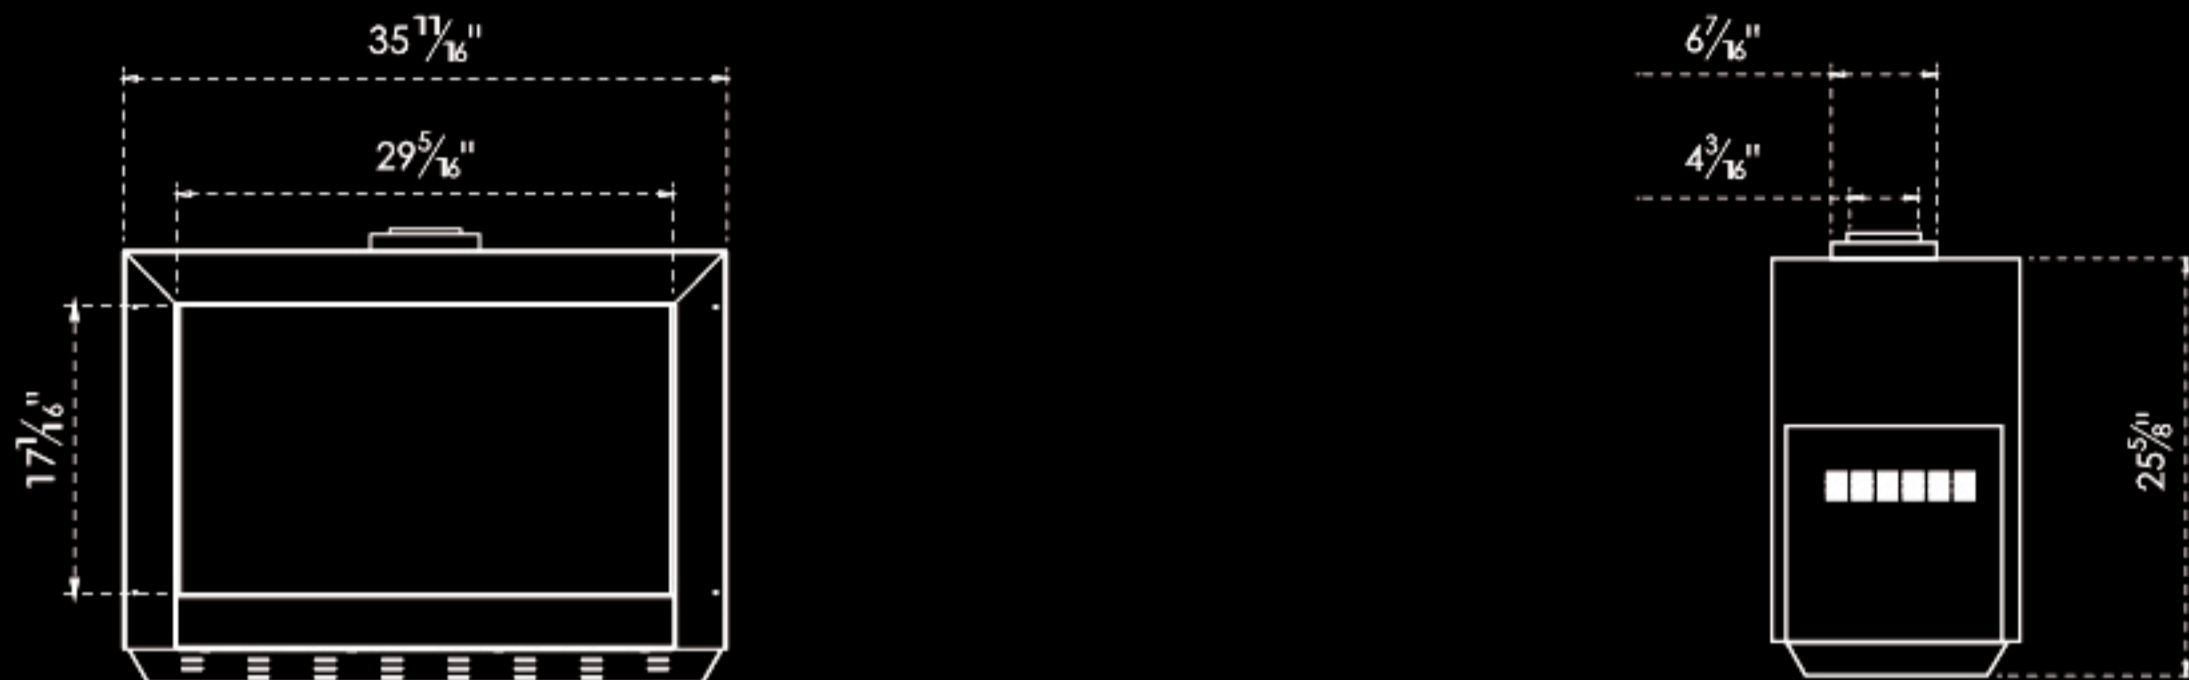

THE STAND-ALONE LINE VIEWING AREA DIMENSIONS

ORTAL®
THE STAND-ALONE LINE

Stand Alone 75

Stand Alone 110

Stand Alone 150

Most models available with wall mounted or decorative base options

💡 All H (High Glass) models are supplied with internal lighting