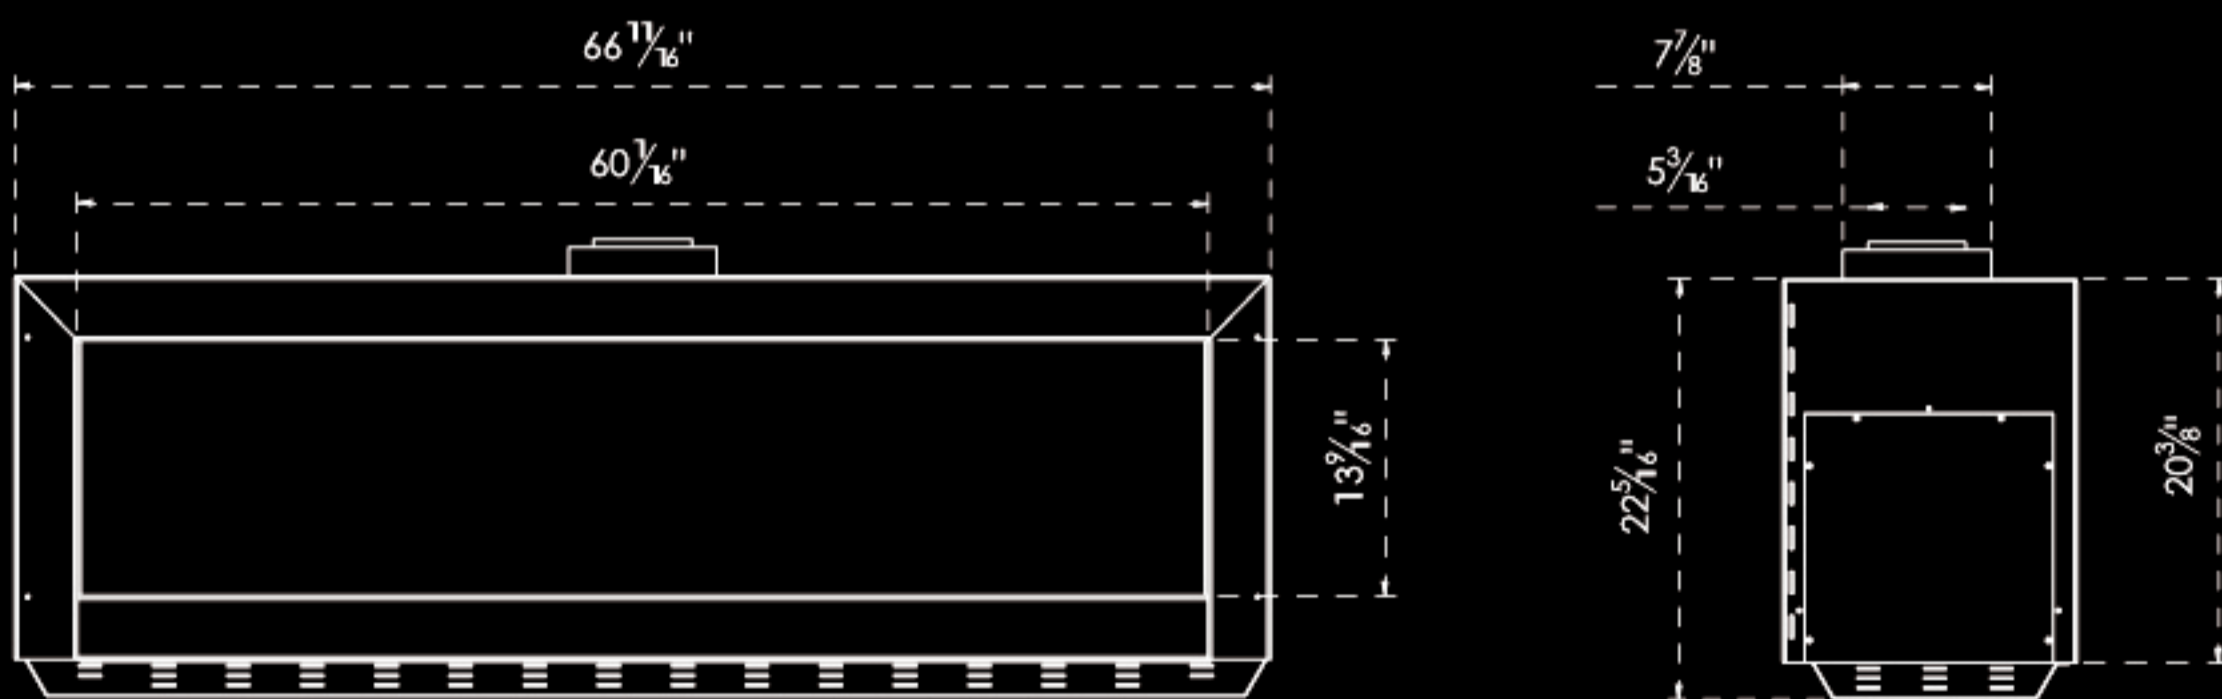

THE STAND-ALONE LINE VIEWING AREA DIMENSIONS

ORTAL®
THE STAND-ALONE LINE

Stand Alone 75

Stand Alone 110

Stand Alone 150

Most models available with wall mounted or decorative base options

💡 All H (High Glass) models are supplied with internal lighting