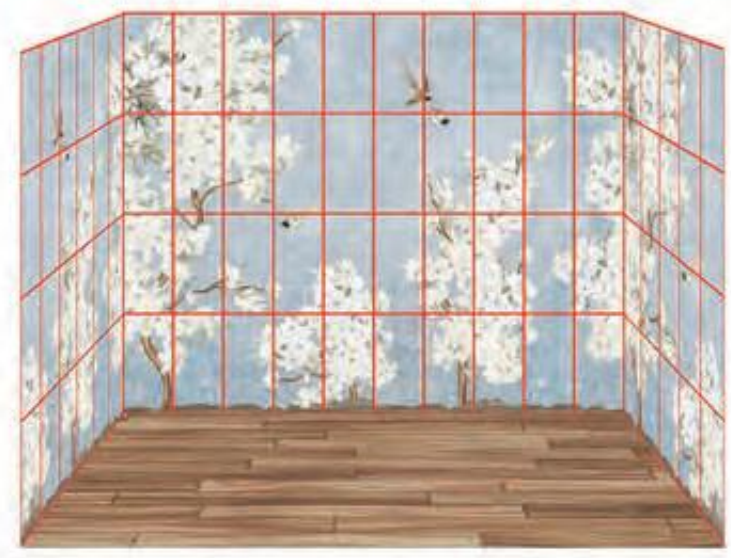

MAGNOLIA MURAL WRAPPING THREE WALLS

Each Regency mural order will arrive with a numbered schematic and labeled tiles to aide in reassembling the mural accurately for installation.

Customizing Regency

As with all StoneImpressions products, all the designs in the Regency Collection may be fully customized. While the initial consultation, space planning and renderings are complimentary, any requests that require changing elements, colors, or layouts are subject to additional custom art fees.

Please inquire for a custom art fee quote.

CUSTOMIZE COLOR

Change one or all elements of a design to a completely different color palette. Match to paint swatches, textiles, or pull from other designs to achieve the look you desire.