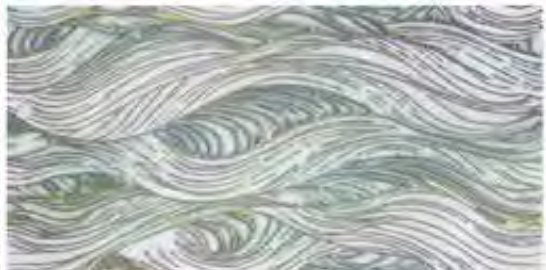

KELP
Shown on Honed Dolomite

BLUE SWELL
Shown on Honed Dolomite