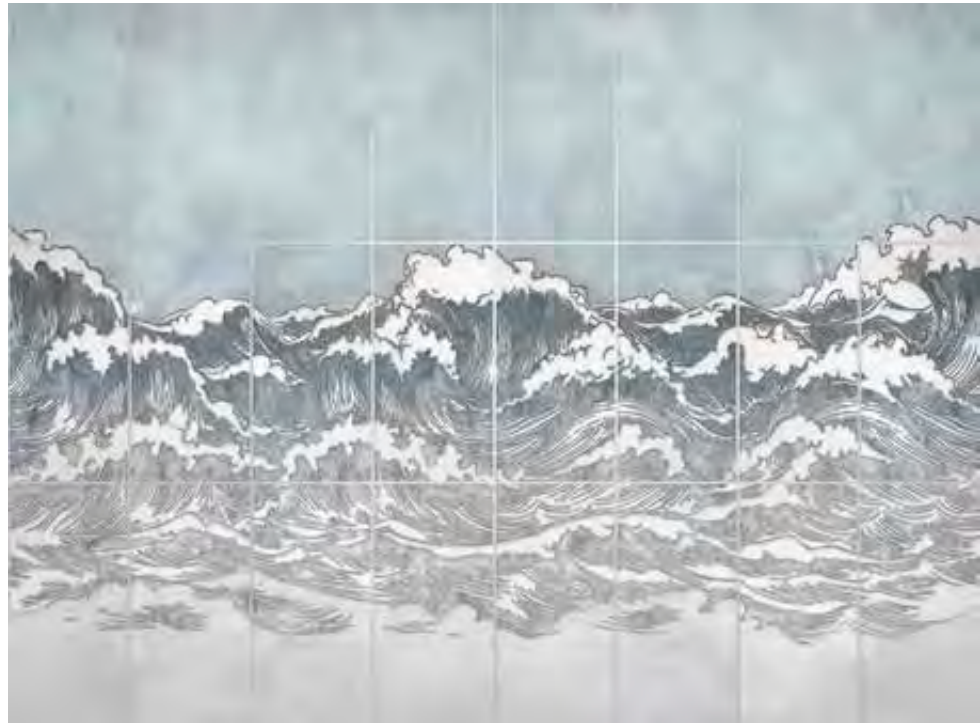

Cream shown on Honed Dolomite

BLUEBIRD
Shown on
Honed Dolomite

CORAL
Shown on
Luster Limestone

CREAM
Shown on
Luster Limestone

SEA GLASS
Shown on
Honed Dolomite

STERLING
Shown on
Honed Dolomite

Nami Mural

CLASSIC BLUE
Shown on
Honed Dolomite