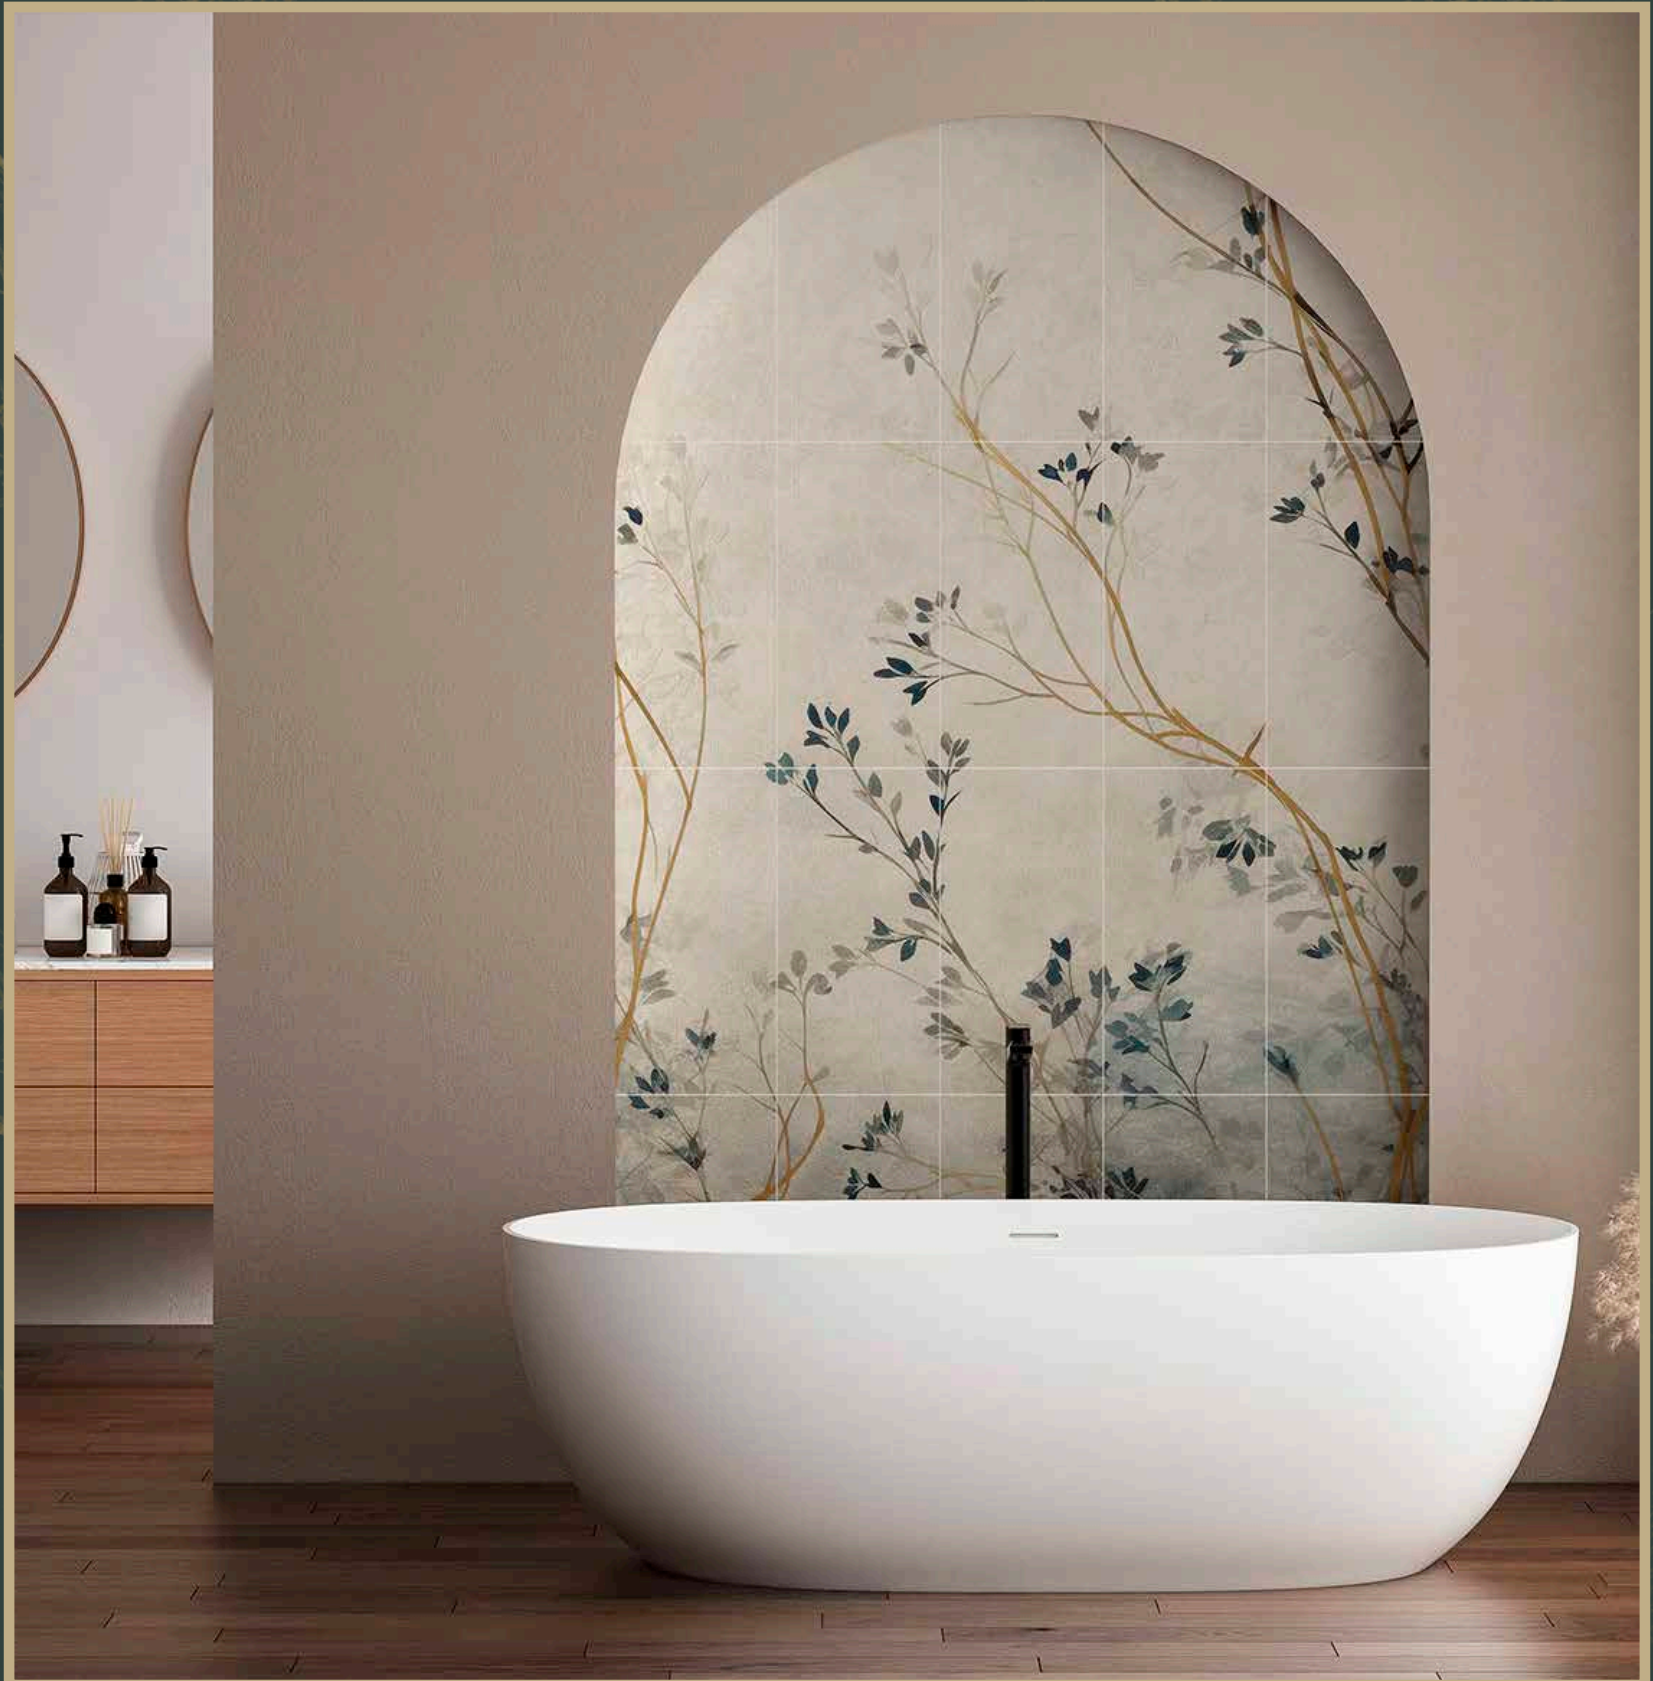

Chiffon shown on Honed Botticino