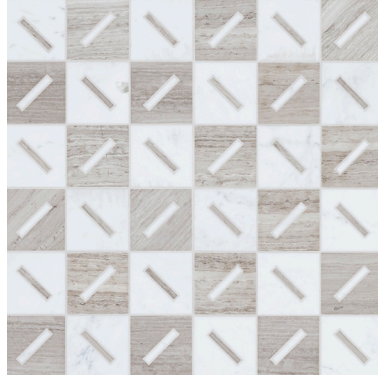

STIX *by* MICHELLE GERSON

When designing a collection with Michelle Gerson, we had a singular goal: express Michelle's distinct approach to design in a tile collection. Enter Game On, a bold return to basic shapes with just the right amount of the unexpected — a collection that is inherently Michelle Gerson. Game On features four joyfully geometric designs; Spot On, Slide, Zip, and Stix, each available as stocked mosaics in array of colorways, and fully customizable in a range of sizes that includes mosaic form and large format tile.

STIX *by* MICHELLE GERSON

Multi
Background: Bianco Dolomiti | Sticks: Ming Classico, Azul Cielo, Lilac, Rosa Portogallo

Cloud
Bianco Dolomiti, Cloud Limestone

Nero
Vanilla Onyx, Nero Marquina

| APPLICATIONS | | | | | | | | | VARIATION | | | | TAILORED TO CUSTOMIZATION |
|-------------------------|---------------|-----------------------------------|--------------|----------------|----------------------|----------------|-------------|--------------------|-----------|----|----|----|---------------------------|
| INTERIOR FLOOR | INTERIOR WALL | SHOWER WALL | SHOWER FLOOR | EXTERIOR FLOOR | EXTERIOR WALL | POOL/ FOUNTAIN | COUNTER TOP | FIREPLACE SURROUND | V1 | V2 | V3 | V4 | CARPET CUTTING |
| Commercial Light/Medium | All | Yes, including steam ¹ | No | No | Yes, non-freeze thaw | No | Yes | Yes | | | | | FIELD |
| | | | | | | | | | | | | | FINISH |
| | | | | | | | | | | | | | MOSAIC |
| | | | | | | | | | | | | | SADDLE |
| | | | | | | | | | | | | | VANITY TOP |
| | | | | | | | | | | | | | WATERJET |

Tech notes: Individual sheets of this mosaic are not square. Sheets are irregular and combine into a seamless interlocking pattern. Plan your layout accordingly. White mortar is recommended for natural stone.