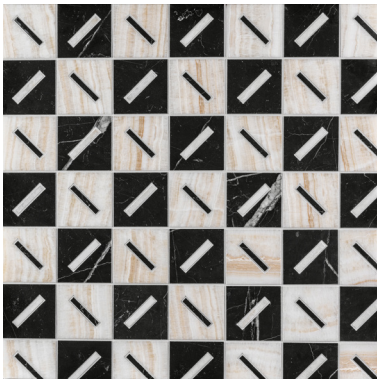

STIX *by* MICHELLE GERSON

When designing a collection with Michelle Gerson, we had a singular goal: express Michelle's distinct approach to design in a tile collection. Enter Game On, a bold return to basic shapes with just the right amount of the unexpected — a collection that is inherently Michelle Gerson. Game On features four joyfully geometric designs; Spot On, Slide, Zip, and Stix, each available as stocked mosaics in array of colorways, and fully customizable in a range of sizes that includes mosaic form and large format tile.

STIX *by* MICHELLE GERSON

Multi
Background: Bianco Dolomiti | Sticks: Ming Classico, Azul Cielo, Lilac, Rosa Portogallo

Cloud
Bianco Dolomiti, Cloud Limestone

Nero
Vanilla Onyx, Nero Marquina

| APPLICATIONS | | | | | | | | | VARIATION | | | | TAILORED TO CUSTOMIZATION |
|-------------------------|---------------|-----------------------------------|--------------|----------------|----------------------|----------------|-------------|--------------------|-----------|----|----|----|---------------------------|
| INTERIOR FLOOR | INTERIOR WALL | SHOWER WALL | SHOWER FLOOR | EXTERIOR FLOOR | EXTERIOR WALL | POOL/ FOUNTAIN | COUNTER TOP | FIREPLACE SURROUND | V1 | V2 | V3 | V4 | CARPET CUTTING |
| Commercial Light/Medium | All | Yes, including steam ¹ | No | No | Yes, non-freeze thaw | No | Yes | Yes | | | | | FIELD |
| | | | | | | | | | | | | | FINISH |
| | | | | | | | | | | | | | MOSAIC |
| | | | | | | | | | | | | | SADDLE |
| | | | | | | | | | | | | | VANITY TOP |
| | | | | | | | | | | | | | WATERJET |

Tech notes: Individual sheets of this mosaic are not square. Sheets are irregular and combine into a seamless interlocking pattern. Plan your layout accordingly. White mortar is recommended for natural stone.