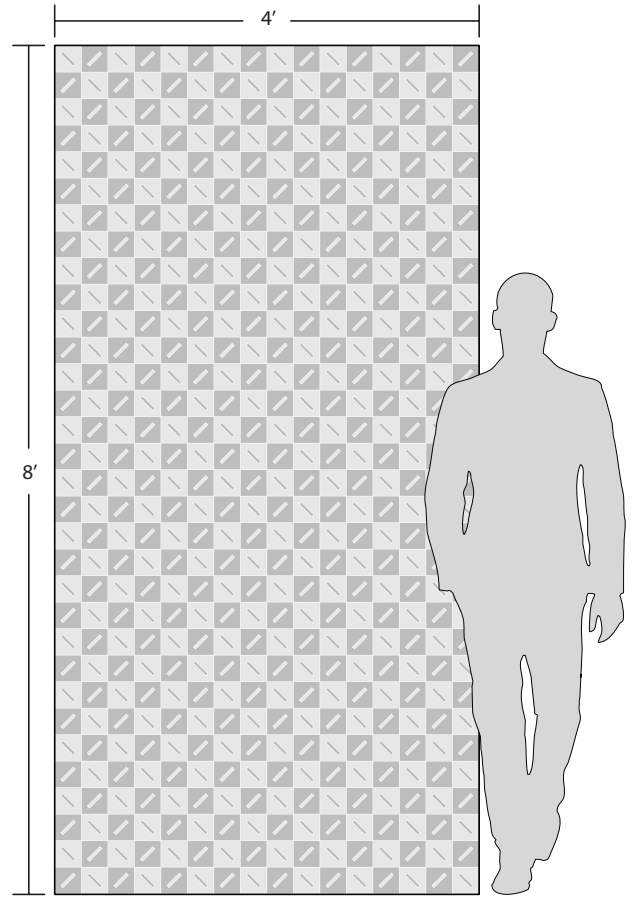

APPLICATIONS									VARIATION				TAILORED TO CUSTOMIZATION
INTERIOR FLOOR	INTERIOR WALL	SHOWER WALL	SHOWER FLOOR	EXTERIOR FLOOR	EXTERIOR WALL	POOL/ FOUNTAIN	COUNTER TOP	FIREPLACE SURROUND	V1	V2	V3	V4	CARPET CUTTING
Commercial Light/Medium	All	Yes, including steam¹	No	No	Yes, non-freeze thaw	No	Yes	Yes					FIELD
													FINISH
													MOSAIC
													SADDLE
													VANITY TOP
													WATERJET

INSTALLATION/MAINTENANCE										
SETTING MATERIAL	GROUT	GROUT JOINT	MEMBRANE	CAULK	SEALER	CLEANER	INSTALLATION INSTRUCTIONS	LAYOUT	DRY LAYOUT	QR CODE
Ardex X77 White Microtec Fiber Reinforced Mortar²	Ardex FG-C Microtec Unsanded³	As Established on Sheets	Ardex 8 + 9	Ardex SX Silicone Sealant	AquaMix Sealer's Choice Gold	AquaMix Concentrated Cleaner	TCNA Handbook	Maintain Sheet Orientation	Recommended	

AVAILABLE SIZES

12" x 12" x 3/8"
Tailored To WJ Mosaic
One Unit (1.00 sf/pc)

NOTES

¹Showers: Product MUST be installed in accordance with current TCNA Handbook Stone Methods.
²Setting material for Stix Cloud - Ardex N23 White Microtec Rapid Set.
Alternate Setting material for Stix Multi, Stix Nero - Ardex X4 White Tile & Stone Mortar or Mapei Kerabond White w/ Keralastic Additive | Stix Cloud - Mapei Granirapid White 2-part System.
³Alternate grout - Mapei Keracolor Unsanded

Tech notes: Individual sheets of this mosaic are not square. Sheets are irregular and combine into a seamless interlocking pattern. Plan your layout accordingly. White mortar is recommended for natural stone.