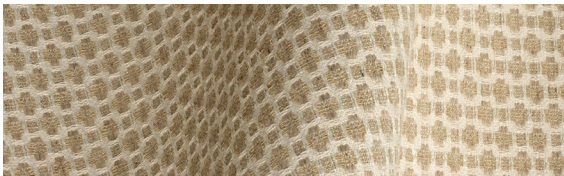

# INBOARD MODEL | FABRIC OPTIONS

NIGHT SKY

OCEAN WAVE

SANDY BEACH

TANGERINE BAY

*Owner Stateroom Duvet, Sham and Accent Pillows*

*Guest Stateroom Duvet, Sham and Accent Pillows*

*Third Stateroom Duvet and Accent Pillows*