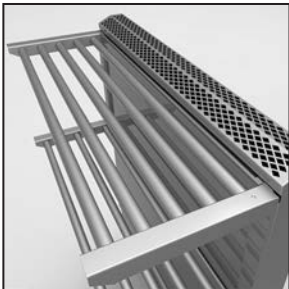

- Mid Riser and Tall Risers are available with shelves:
  - Heavy duty, stainless steel (solid or tubular) welded removable shelf inserts for ease of cleaning
  - Solid or tubular shelves are interchangeable
  - Fully welded shelf end caps for shelf support
  - Removable shelf end caps for cleaning
  - Ability to place shelves anywhere on the line
- Tall Risers are available with single or double shelves
- 22" vertical clearance from closest shelf to cooking surface
- All risers come standard with horizontal stiffener for maximum support and rigidity
- Available from 12" to 108" wide standard configurations
- Standard size of shelves from 12" to 48" wide

Tubular Shelf