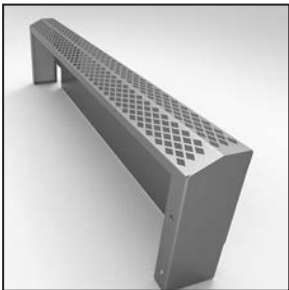

OPTIONS

- Custom widths of risers and shelves
- Pot filler attachment
- Stainless steel back
- Electrical outlet

Model number as shown HTR36 & HDSS36

Island Trim