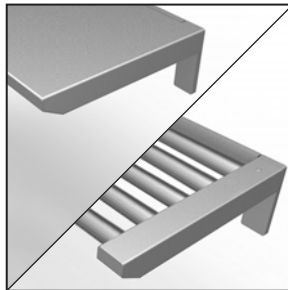

Over Hanging Shelves

- ◆ Mid Riser and Tall Risers are available with shelves:
  - Heavy duty, stainless steel (solid or tubular) welded removable shelf inserts for ease of cleaning
  - Solid or tubular shelves are interchangeable
  - Fully welded shelf end caps for shelf support
  - Removable shelf end caps for cleaning
  - Ability to place shelves anywhere on the line
- ◆ Tall Risers are available with single or double shelves
- ◆ 22" vertical clearance from closest shelf to cooking surface
- ◆ All risers come standard with horizontal stiffener for maximum support and rigidity
- ◆ Available from 12" to 108" wide standard configurations
- ◆ Standard size of shelves from 12" to 48" wide

### OPTIONS

- ◆ Custom widths of risers and shelves
- ◆ Pot filler attachment
- ◆ Stainless steel back
- ◆ Electrical outlet

Model number as shown HTR36 & HDSS36

Island Trim

Wall Mounted

Model	Description	Approx SHP WT
H_xx	xx" wide__	TBD

xx = 12, 18, 24, 30, 36, 48, 54, 60, 72, 84, 90, 96, 102, 108  
 \_\_ = IT for Island Trim

LR for Low Riser	STT	Single Top Tubular Shelf
LRF for Low Riser for Fryer	STTW	Single Top Tubular Wall Shelf
LRP for Low Riser for Pasta Cooker	STS	Single Top Solid Shelf
MR for Mid Riser	STSW	Single Top Solid Wall Shelf
MRF for Mid Riser for Fryer	SBT	Single Bottom Tubular Shelf
MRP for Mid Riser for Pasta Cooker	SBS	Single Bottom Solid Shelf
TR for Tall Riser	DTS	Double Tubular Shelves
TRF for Tall Riser for Fryer	DSS	Double Solid Shelves
TRP for Tall Riser for Pasta Cooker	DMS	Double Mixed Shelves