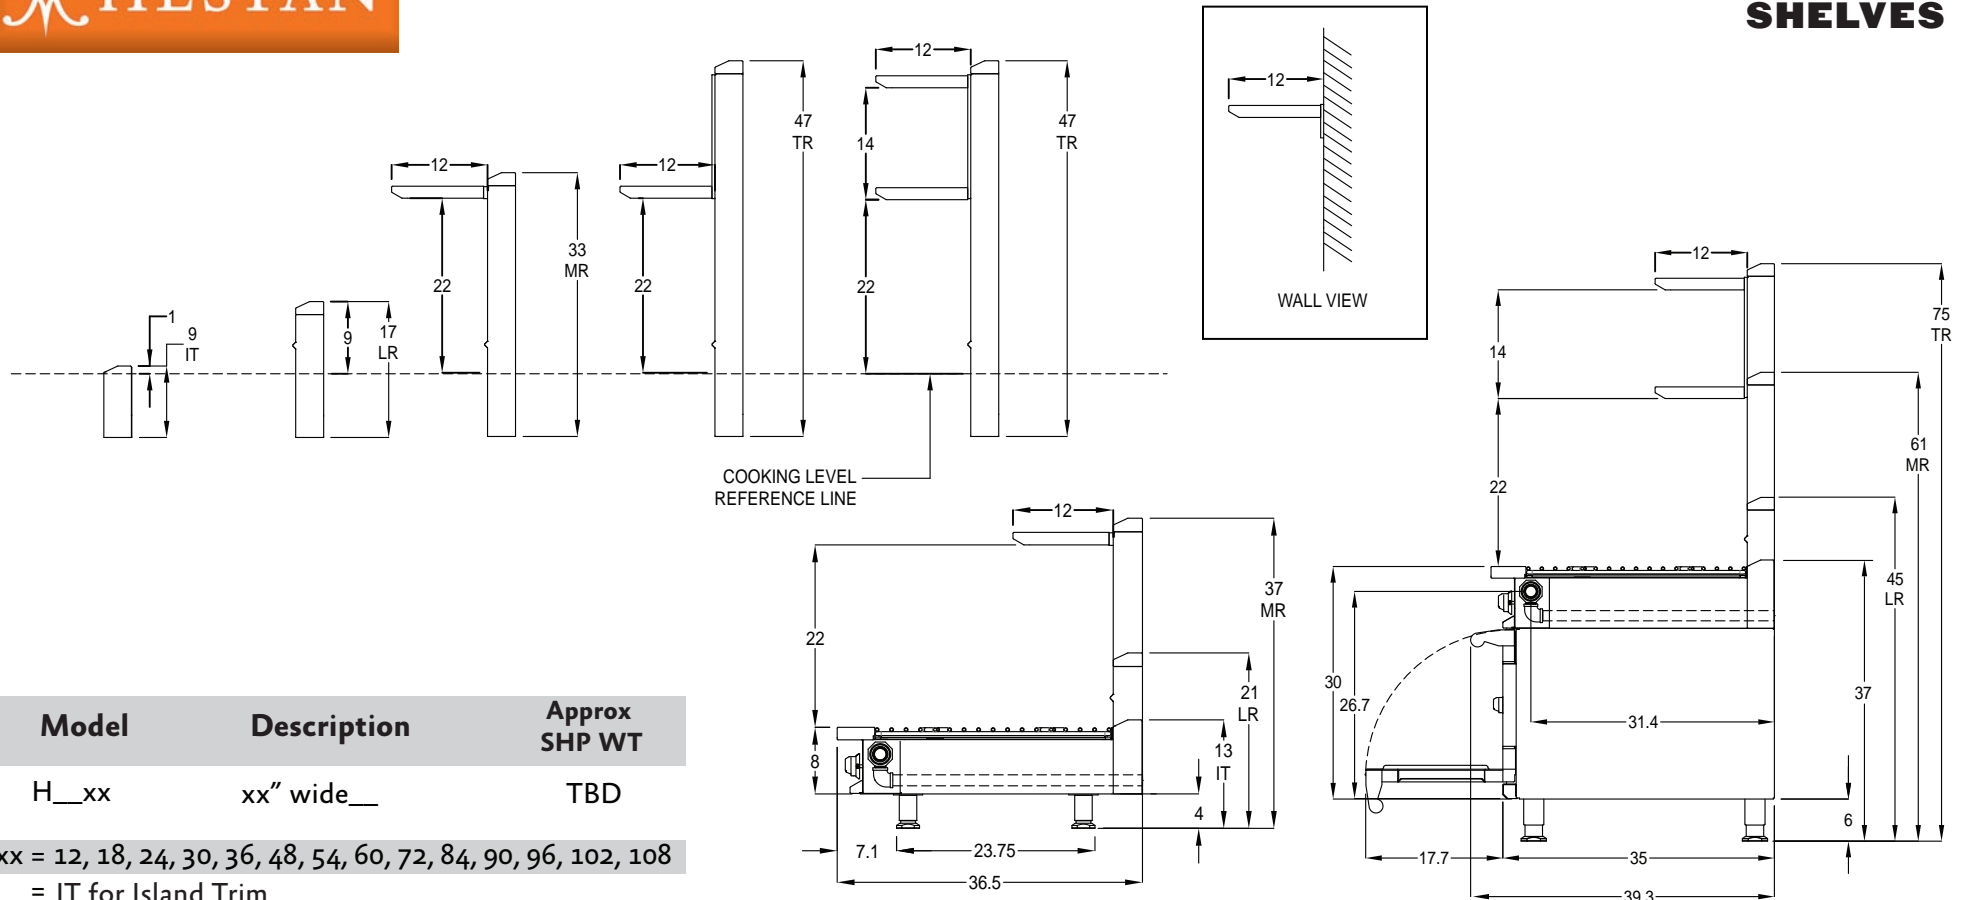

### OPTIONS

- ◆ Custom widths of risers and shelves
- ◆ Pot filler attachment
- ◆ Stainless steel back
- ◆ Electrical outlet

Model number as shown HTR36 & HDSS36

Island Trim

Wall Mounted

Model	Description	Approx SHP WT
H_xx	xx" wide__	TBD

xx = 12, 18, 24, 30, 36, 48, 54, 60, 72, 84, 90, 96, 102, 108  
 \_\_ = IT for Island Trim

LR for Low Riser	STT	Single Top Tubular Shelf
LRF for Low Riser for Fryer	STTW	Single Top Tubular Wall Shelf
LRP for Low Riser for Pasta Cooker	STS	Single Top Solid Shelf
MR for Mid Riser	STSW	Single Top Solid Wall Shelf
MRF for Mid Riser for Fryer	SBT	Single Bottom Tubular Shelf
MRP for Mid Riser for Pasta Cooker	SBS	Single Bottom Solid Shelf
TR for Tall Riser	DTS	Double Tubular Shelves
TRF for Tall Riser for Fryer	DSS	Double Solid Shelves
TRP for Tall Riser for Pasta Cooker	DMS	Double Mixed Shelves