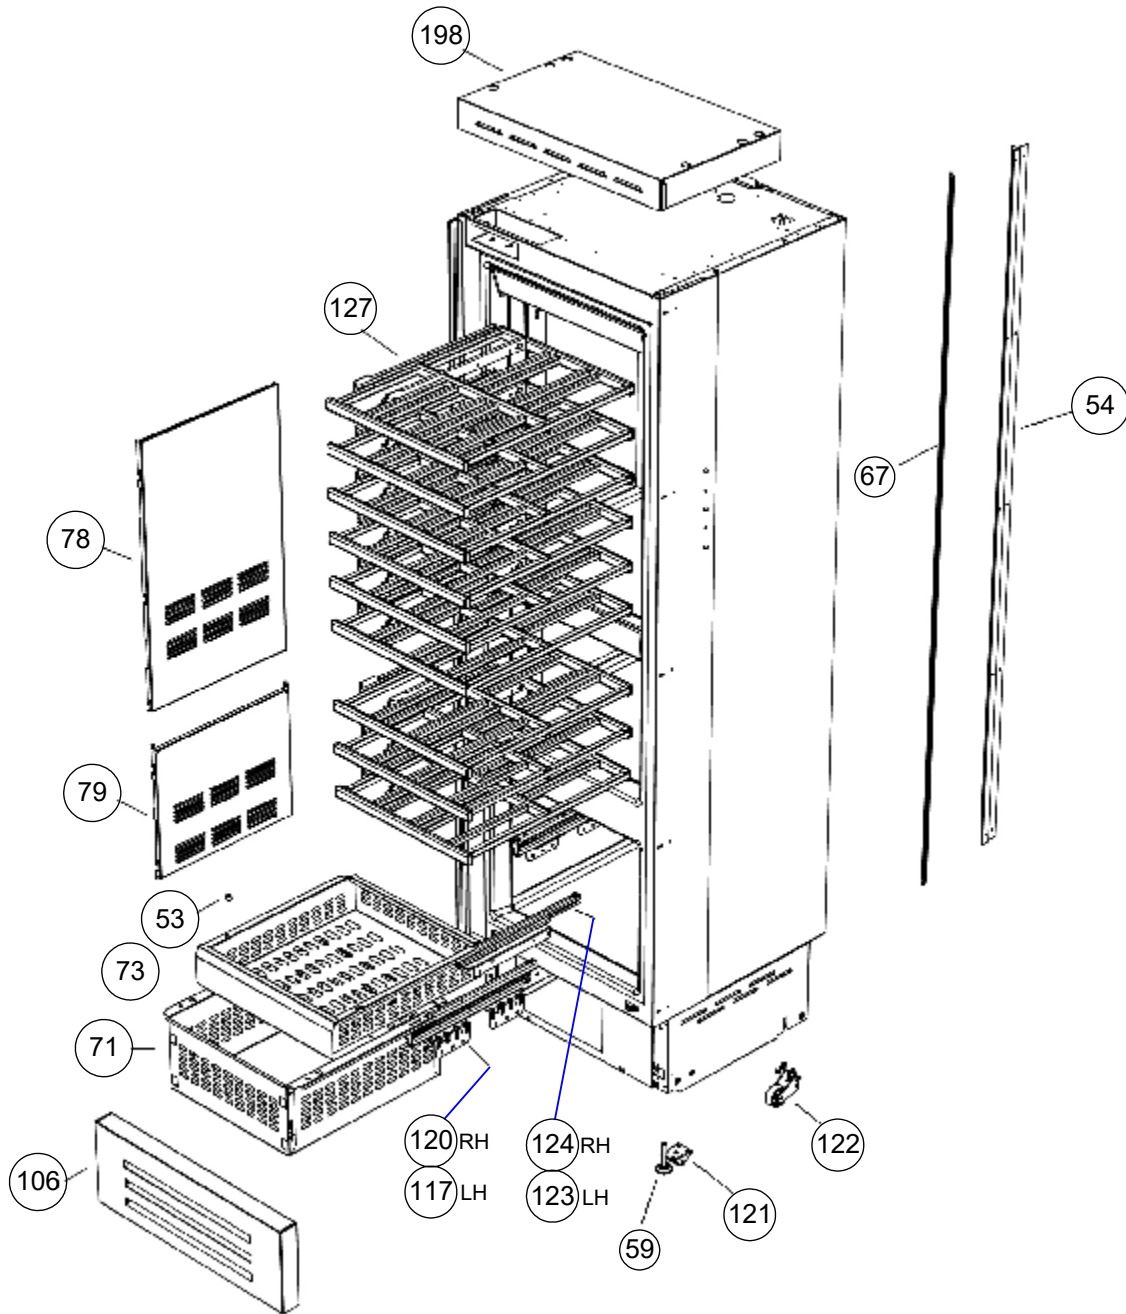

6

5

4

3

2

1

TFT (BLUE) USER INTERFACE FOR SERIAL NO. 202002 AND LATER.

**PROPRIETARY**  
 NO PART OF THIS DOCUMENT MAY BE REPRODUCED, STORED IN A RETRIEVAL SYSTEM, OR TRANSMITTED IN ANY FORM, WITHOUT THE WRITTEN PERMISSION OF Hestan Commercial Corporation. THIS DOCUMENT OR ANY COPIES SHALL BE RETURNED UPON WRITTEN REQUEST.