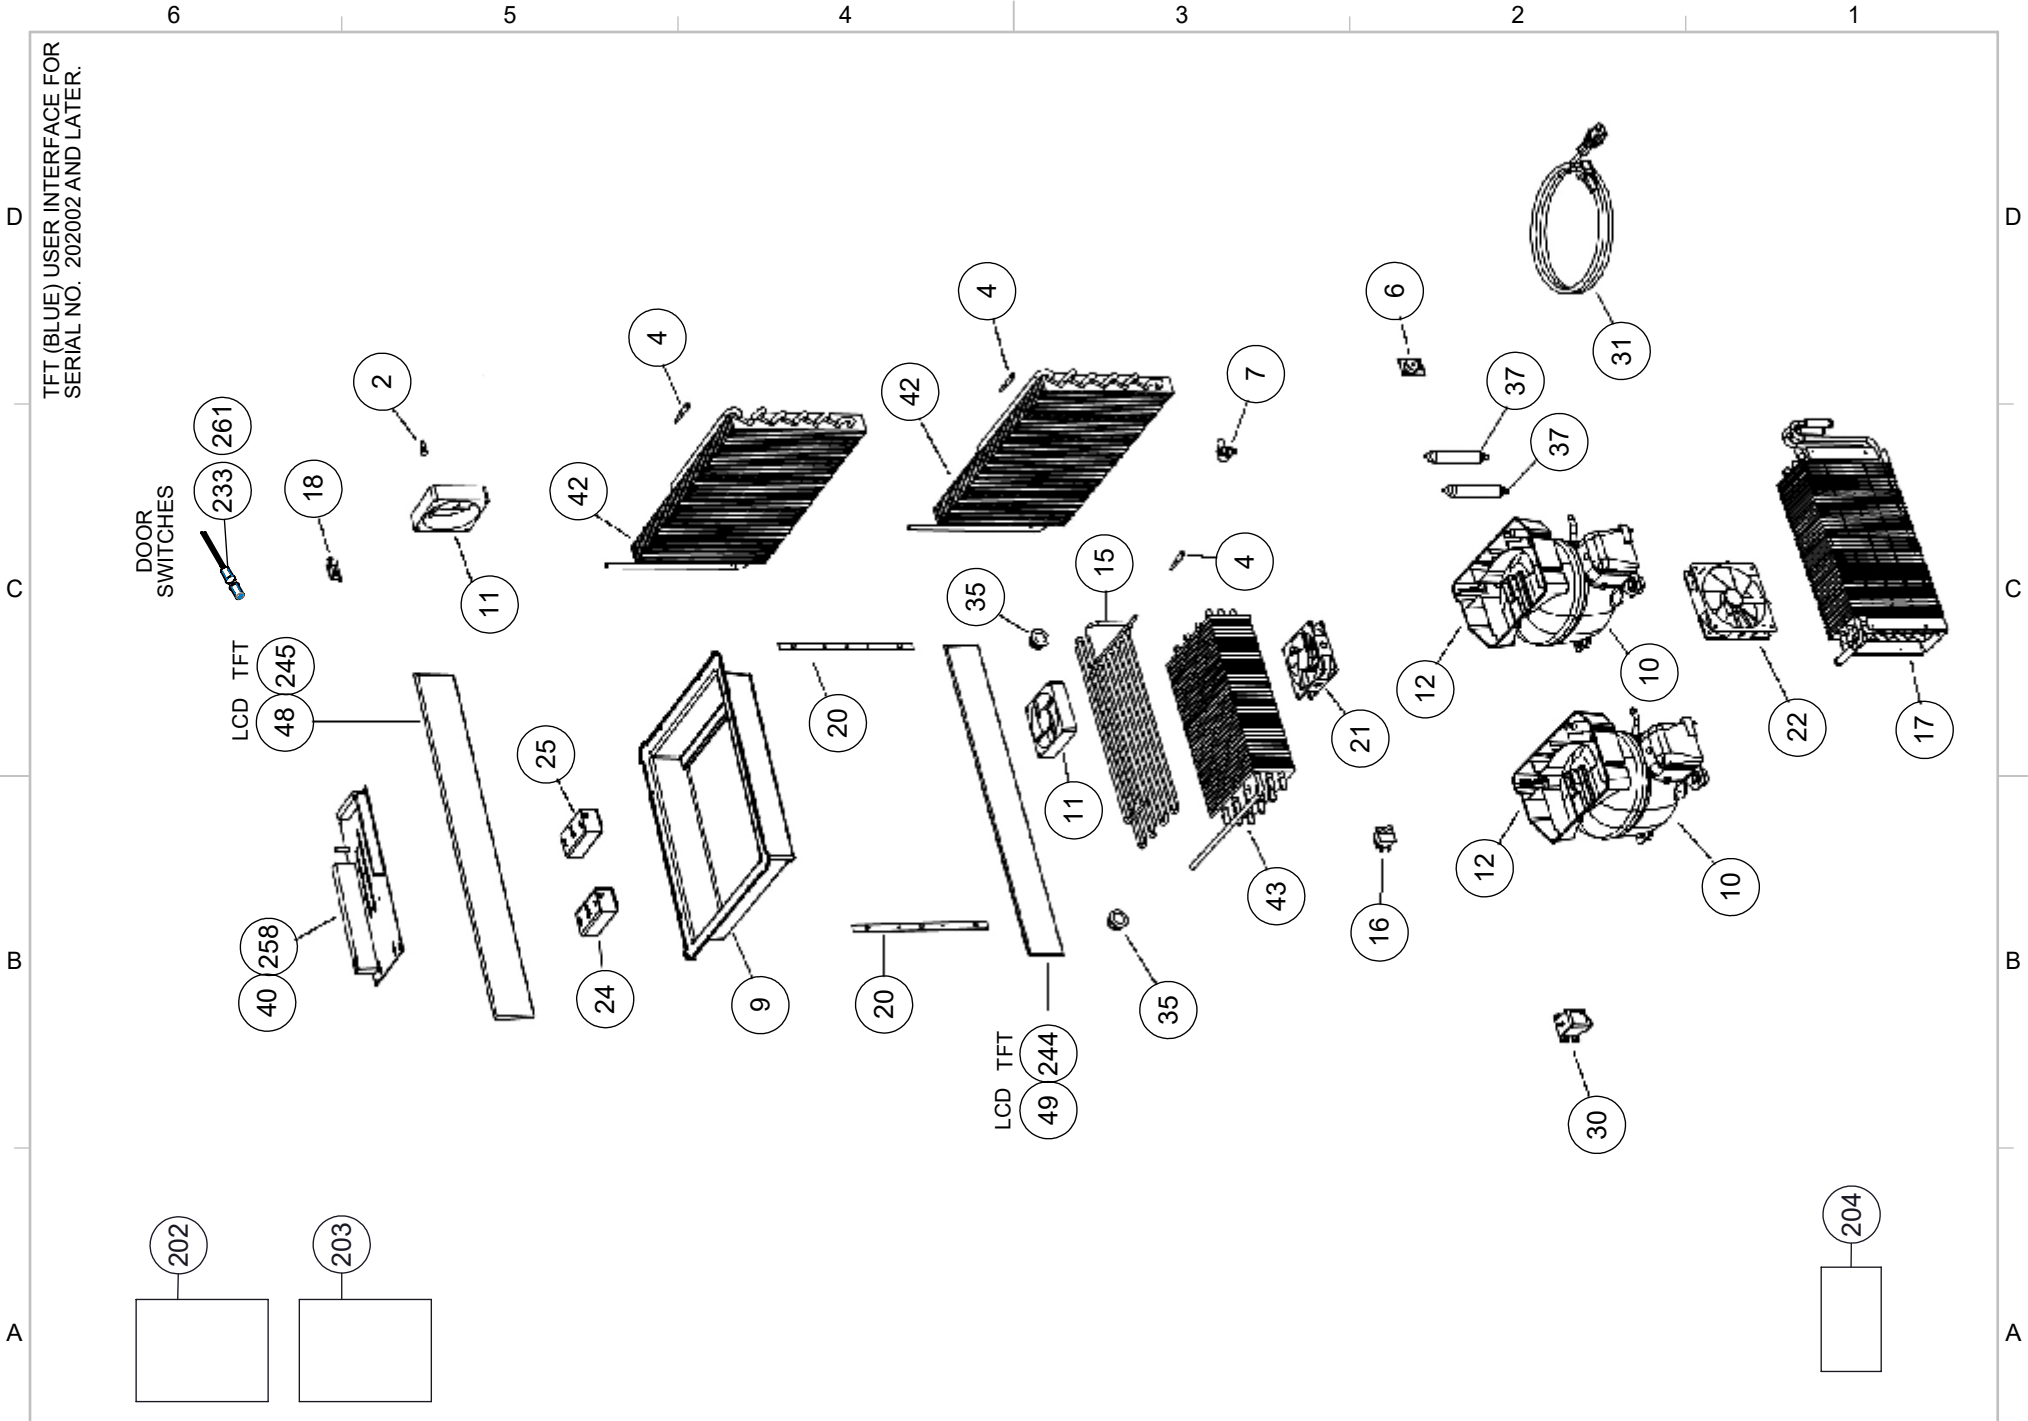

TFT (BLUE) USER INTERFACE FOR SERIAL NO. 202002 AND LATER.

DESCRIPTION
SERVICE, REFRIGERATOR WITH WINE, (KRWx24)

DRAWING NO
KRW-SERVICE

REVISION
F
SHEET NO.
4 OF 5

6

5

4

3

2

1

A

A

C

C

D

D

REFRIGERATION PARTS LIST

KRW - REFRIGERATOR w/ WINE

July 24, 2023

D

D

C

C

B

B

A

A

BALLOON #	HESTAN P/N	DESCRIPTION	NOTES
2	023566	RUBBER PULL MOUNT FOR FANS FM3	
4	023568	NTC SENSOR 2K7 GTH WIRED	
6	023570	PCB BUZZER	
7	023571	SAFETY THERMOSTAT 60C NC UL/CSA CAB	
9	023573	POWER BOARD COVER 749	
10	023574	COMPRESSOR, EMY45HSC 115V/60HZ UL/CSA	
11	023575	FRIDGE/FRESH FAN ZONE 3414NL UL/CSA	
12	023576	COMPRESSOR DRIP PAN, EM45/65HHR 115V/60HZ	
15	023579	FREEZER DEFROST HEATER 599 USA	
16	023580	DRAWER SWITCH I-E3101CA FUSI	
17	023581	CONDENSER IMAT	
18	023582	DOOR SWITCH, LEVER MICROSWITCH, TSTU/TWTU/FZU	All models before July 2019
20	023584	3 LED STRIP WINE 1T	
21	023585	FREEZER FAN 3412N/2LER FZ 12V EU/UL	
22	023586	COND. FAN 4412FGL 12V CC WIRED	
24	023588	POWER MODULE LED GPLC351201	
25	023589	POWER MODULE 15 LED 350MA HS15P-42C UL	
30	023594	GAS VALVE, 3-WAY, 120V CALIBRATED, X UL 1T	
31	023595	POWER CORD 300CM SJT 3X16AWG PLUG USA	
35	023599	SPOT LED THOR CROMO 1.2W 350MA 5500	
40	023604	POWER BOARD ASSY. 3 V 115 220V EU/ (KRW)	Serial Number before 202002
42	023606	UPPER EVAP. ASSY., SERIES 0T/0H P60-65	
43	023607	LOWER EVAP. ASSY. +CONV. 599 INT60 FAN DC UL	
48	023612	LCD CONTROL PANEL wPCB, UPPER (KRW)	Serial Number before 202002
49	023613	LCD CONTROL PANEL wPCB, LOWER (KRW)	Serial Number before 202002
53	023866	FREEZER BASKET SCREW	
54	023867	ANODIZED ALUMINUM JOINING STRIP, LH/RH	
55	023868	MAGNETIC GASKET, DOOR, 1T 599	
56	023869	MAGNETIC GASKET, DRAWER, 1T 599	
59	023872	ADJUSTABLE FOOT	
65	023878	FILTER DRYER MS 2V 1 INTERDRYER	
66	023879	VENTILATION GRILLE, LOWER, 599	
67	023880	ALUMINUM JOINING STRIP, LH/RH	
71	023884	FREEZER DRAWER, LARGE, 599	
73	023886	FREEZER DRAWER, ICE, HESTAN, 599	
78	023891	AIR CONVEYOR, UPPER, 1T, GREY ALUM.	
79	023892	AIR CONVEYOR, CENTRAL, 1T, GREY ALUM.	
97	023910	DRAWER CLADDING, K 599 T, HESTAN, STAINLESS	SPECIFY COLOR