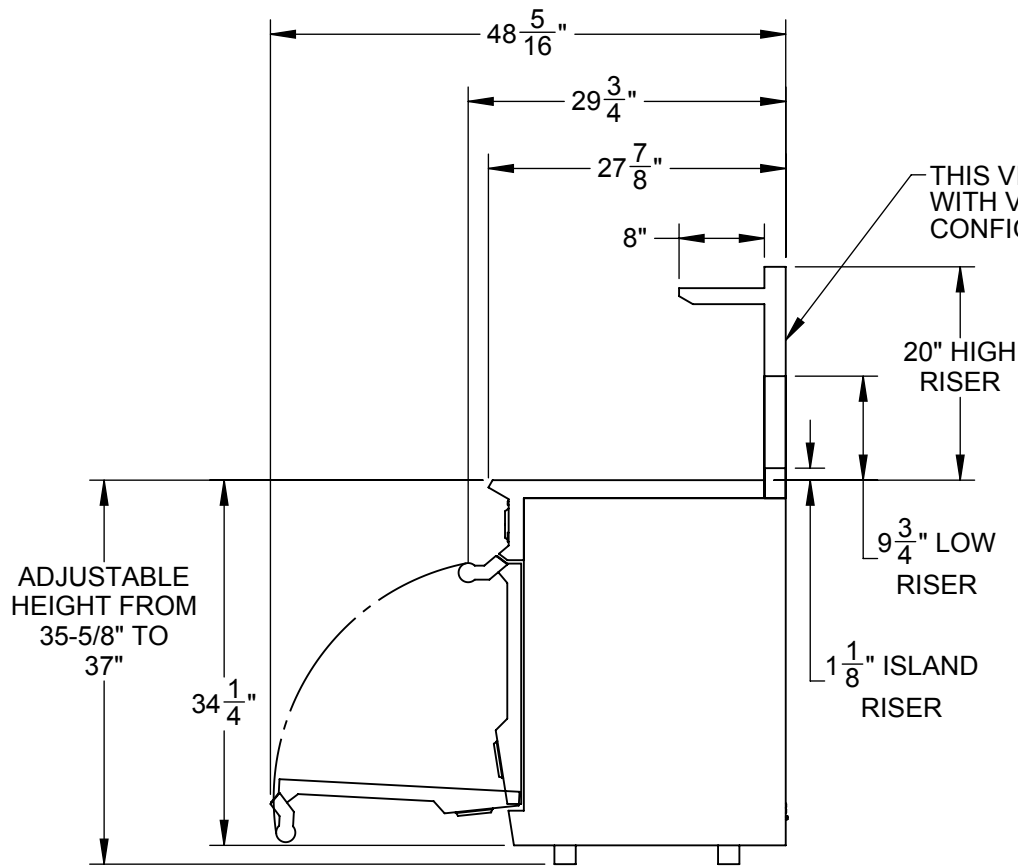

# KRI30: 30" INDUCTION RANGE

NEMA 14-50P, 50A  
6' 240V POWER CORD