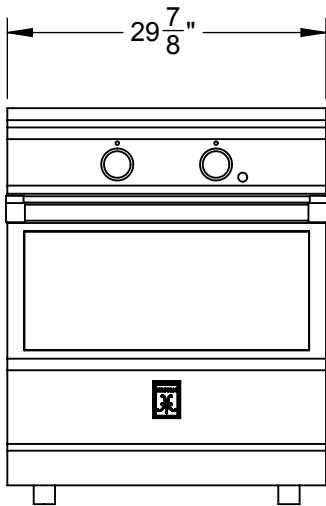

# KRI30: 30" INDUCTION RANGE

NEMA 14-50P, 50A  
6' 240V POWER CORD