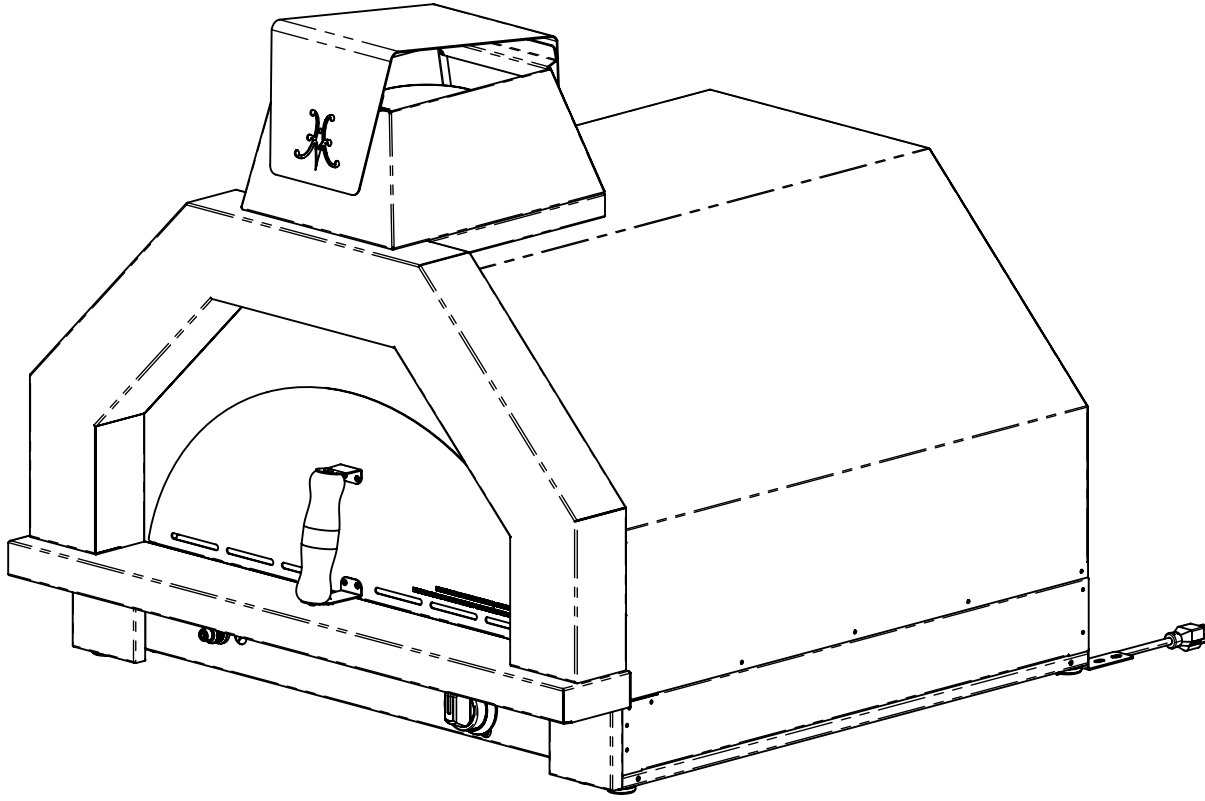

5; DC'' !LL'G<CK B

Color Code (-XX)	Description
	Stainless Steel
-BK	Stealth - Black
-WH	Froth - White
-RD	Matador - Red
-YW	Sol - Yellow
-OR	Citra - Orange
-BG	Tin Roof - Burgundy
-PP	Lush - Purple
-BU	Prince - Blue
-GR	Grove - Green
-GG	Pacific Fog - Graphite Gray
-TQ	Bora Bora - Turquoise
-PK	Reef - Pink
-DB	Orion - Dark Blue

G9FJ=79Z75AD5B-5'D=N5'CJ9B

5; DC'' !LL!G9FJ=79

5