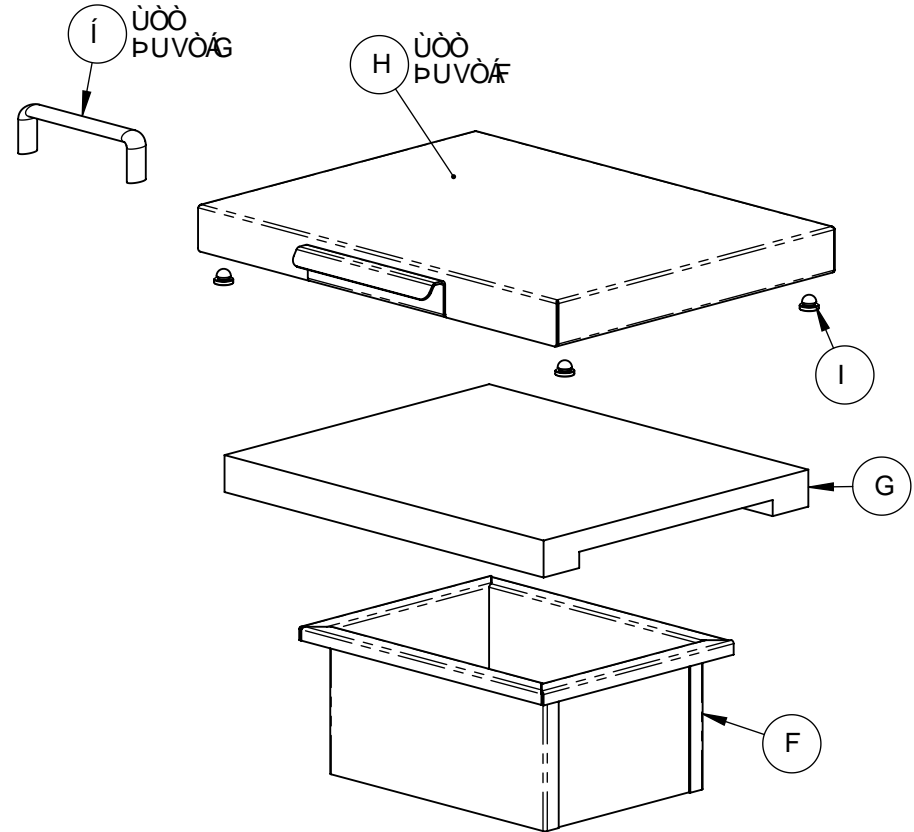

AGTC - SERVICE REPLACEMENT PARTS			
ITEM	PART NUMBER	DESCRIPTION	QTY.
1	011410	CHUTE, TRASH, WA	1
2	011440	BOARD, CUTTING, PLASTIC, TRASH CHUTE	1
3	011438	LID, TRASH CHUTE, WA	1
4	011691	SERVICE, BUMPER, PLASTIC, .50 DIAM X 0.11 H, PKG 4	1
5	000840	HANDLE, OVAL	1

BCH79."

DFC8I 7H'59H7'6975A9'5; H7'B'&$%!&$&"

D5FHG'G<CKB'56CJ9'K=@@KCF?:CF'9L-GHB;

59H7'I B-HG" F958' BCH9G'69@CK"

REPLACEMENT PARTS - ASPIRE COUNTERTOP TRASH CHUTE	
APPLICABLE MODEL NUMBERS	DESCRIPTION
AGTC	COUNTERTOP TRASH CHUTE w/CUTTING BOARD & COVER

BCH9G.

%'957<'H9A'"7CA9G'5GG9A6@8'K#<'H9A('C@9F'@8G'A589
.....69:CF9'A5F7<'&$%':95HI F9'H<9'CJ5@<5B8@'fH9A')L5B8'5F9
.....BC'CB;9F'5J5=@6@'5G'5'7CAD@H9'5GG9A6@M'H<9'7I FF9BH
.....89G' B fl FCBH<5B8@L'K=@@69'GI DD@98'BGH958"

.....D5-BH98'I B-HG'5F9'BC'CB;9F'5J5=@6@':CF'5BM'AC89@

&"H9A')G'GI G98':CF'C@9F'@8G'A589'69:CF9'A5F7<'&$%"

ASPIRE
BY HESTAN

G9FJ=79Z7CI BH9FHCD'HF5G<
7<I H9'k#I H#B; '6C5F8/ '7CJ9F
5; H7!G9FJ=79