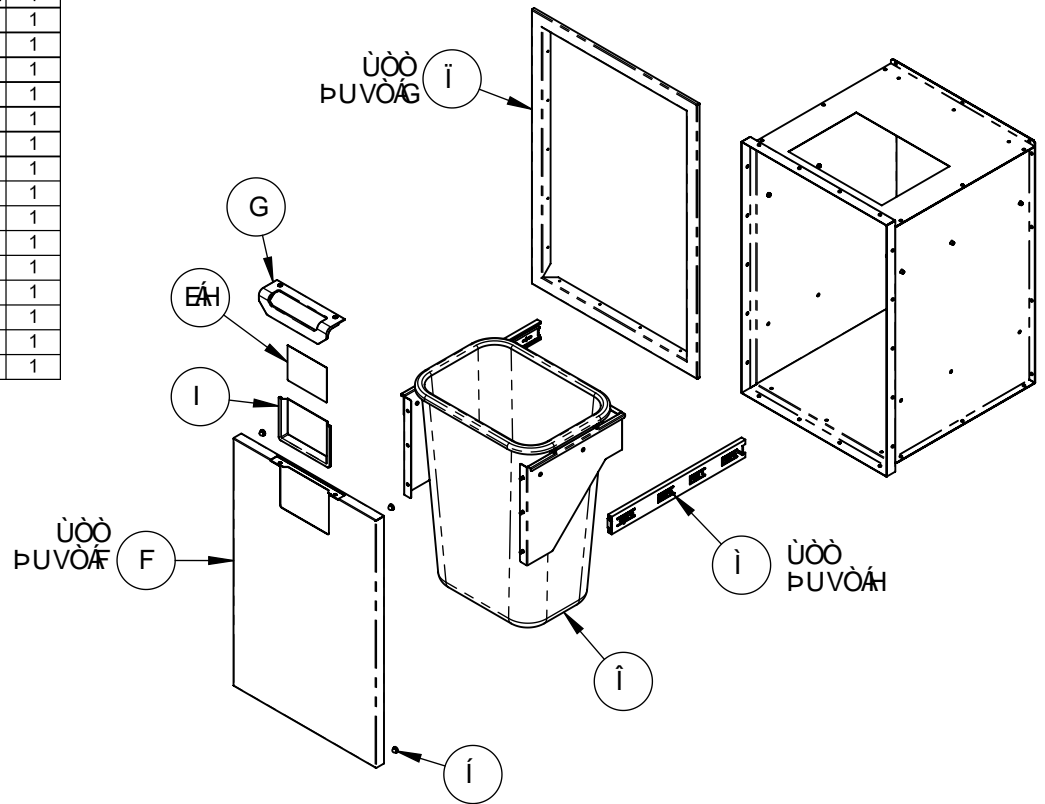

AETRC20-XX - SERVICE REPLACEMENT PARTS			
ITEM NO.	PART NUMBER	DESCRIPTION	QTY.
1	017540	SERVICE, DOOR W/ MARQUISE, ASPIRE TRASH CENTER, 20", STAINLESS STEEL	1
	017540-BK	SERVICE, DOOR W/ MARQUISE, ASPIRE TRASH CENTER, 20", BLACK	1
	017540-RD	SERVICE, DOOR W/ MARQUISE, ASPIRE TRASH CENTER, 20", RED	1
	017540-YW	SERVICE, DOOR W/ MARQUISE, ASPIRE TRASH CENTER, 20", YELLOW	1
	017540-OR	SERVICE, DOOR W/ MARQUISE, ASPIRE TRASH CENTER, 20", ORANGE	1
	017540-BU	SERVICE, DOOR W/ MARQUISE, ASPIRE TRASH CENTER, 20", BLUE	1
	017540-TQ	SERVICE, DOOR W/ MARQUISE, ASPIRE TRASH CENTER, 20", TURQUOISE	1
	017540-PK	SERVICE, DOOR W/ MARQUISE, ASPIRE TRASH CENTER, 20", PINK	1
2	011760	SERVICE, HANDLE, W/ SCREWS, CABINET	1
* 3	002554	INSERT, RIGIDIZED, HANDLE	1
4	002559	INSERT, RECESSED, HANDLE	1
5	011691	SERVICE, BUMPER, PLASTIC, .50 DIAM. X .11 H, PKG. 4	1
6	010232	TRASH CAN, 11 X 15.25 X 20, GRAY	1
7	037757	SERVICE, TRIM, TRASH / RECYCLE CABINET, 20"	1
8	037720	SERVICE, SLIDE, FULL-EXT., 16, (KING), PAIR w/ RIVETS	1

U00 PUV0A G i

COLOR CODE	COLOR
BK	Stealth - Black
RD	Matador - Red
YW	Sol - Yellow
OR	Citra - Orange
BU	Prince - Blue
TQ	Bora Bora - Turquoise
PK	Reef - Pink
DB	Orion - Dark Blue

BCH9G.

% '957 < +9A %7 CA9G'5 GG9A6 @8 'K +k +9A '&!') "

&' +9A '+CB@MC : : 9F98 : CF '756 -B9HG'A5 BI : 57HI F98 '5: H9F

' ' +9A ', -G'GC @ '5 G'5 'D5 =F 'K +k 'DCD!F =9HG -B7 @ 898 "

REPLACEMENT PARTS - ASPIRE TRASH CENTER STORAGE DRAWER	
APPLICABLE MODEL NUMBERS	DESCRIPTION
AETRC20-XX	TRASH CENTER STORAGE DRAWER, 20"

ASPIRE
BY HESTAN

G9FJ=79ZHf5G<'79BH9F
GHCF5; 9'8F5K9F
59HF7 &$!LL!G9FJ=79