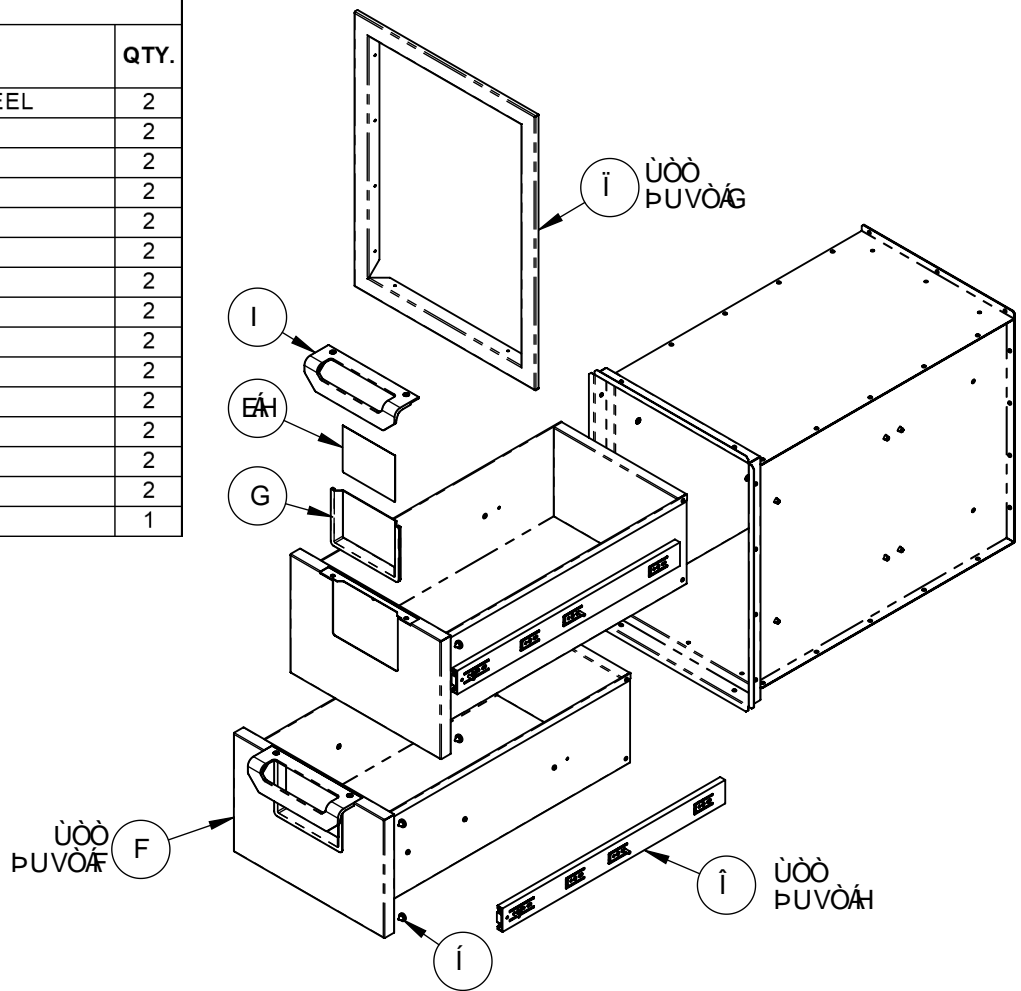

EUÜÄOUŠUÜÄÄÖÖÄGŠÖWÖÜÄÖUŠUÜÄÖÖÖÄUÄÖPÖ
ÄJÖÄÖVÄWTÖÖUÄÖPÄÖÖFGHÖSD

COLOR CODE	COLOR
BK	Stealth - Black
RD	Matador - Red
YW	Sol - Yellow
OR	Citra - Orange
BU	Prince - Blue
TQ	Bora Bora - Turquoise
PK	Reef - Pink
DB	Orion - Dark Blue

BCH9G.

%'957 < 'H9 A '%7 CA9G'5 GG9A6 @8 'K #< 'H9 A '&'* "
*****GD97 = MGH5 -B @GG'GH99 @CF'7C @CF'K <9B'CF89F-B; "

&' 'H9 A '+CB@MC: : 9F98': CF'756-B9HG'A5BI : 57HI F98'5: H9F
*****5DF-@&$&'7 <97? '85H9'7C89'CB'DFC8I 7H'5B8'7CBH57H
*****7I GHCA9F'G9FJ=79': CF' <9 @'J9F= MB; "'DCD!F=J9HG': CF
*****ACI BHB; '5F9' =B7 @ 898 "

' "' 'H9 A '* :G'GC @ '5G'5 'D5 -F'K #< 'DCD!F=J9HG' =B7 @ 898 "
.....

REPLACEMENT PARTS - ASPIRE DOUBLE DRAWERS	
APPLICABLE MODEL NUMBERS	DESCRIPTION
AEDR16-XX	DOUBLE DRAWERS, 16"

ASPIRE
BY HESTAN

G9FJ=79Ž%'8CI 6 @
8F5K9FG
598F%'!LL!G9FJ=79