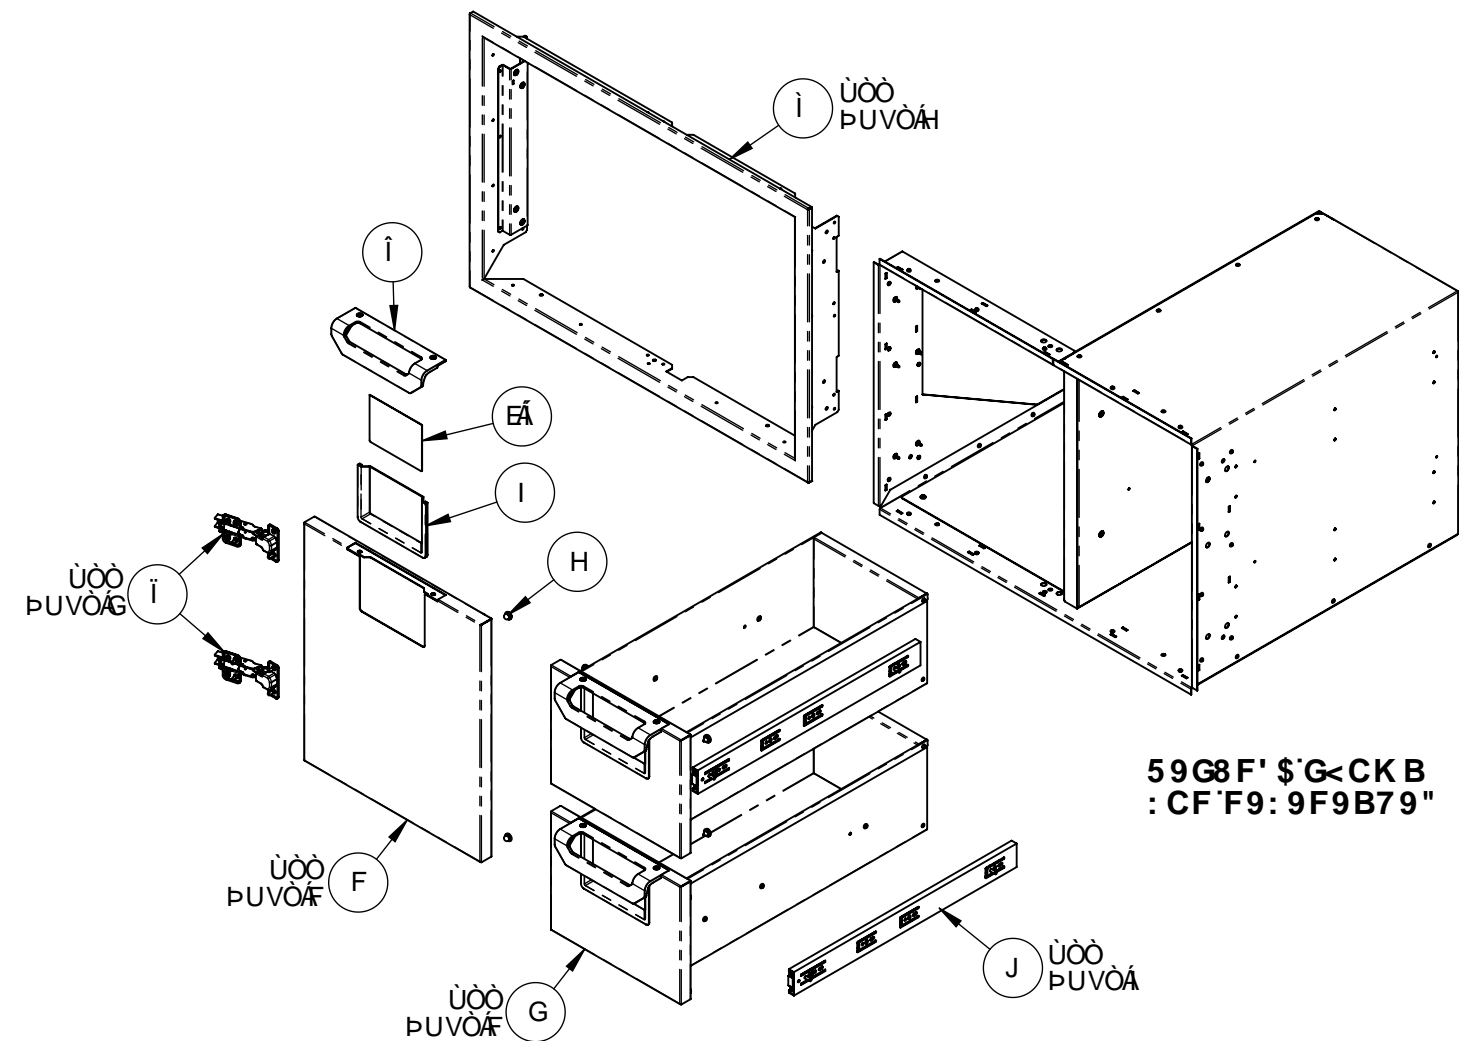

EJ UÛÄUŠUÜÛÄÛÖÄGŠÖNVÖÜÄÜŠUÛÄÜOÖÄUÄÖPÖÄUÖÜCÜVÄWT ÖÜÄÜPÉÄÄÄÄÄÄG HÖSD

COLOR CODE	COLOR
BK	Stealth - Black
RD	Matador - Red
YW	Sol - Yellow
OR	Citra - Orange
BU	Prince - Blue
TQ	Bora Bora - Turquoise
PK	Reef - Pink
DB	Orion - Dark Blue

BCH9G.

% "957< #'9A '%7 CA9G'5GG9A6 @8'K #K #'9AG' !+
.....957< #'9A '&'7 CA9G'5GG9A6 @8'K #K #'9AG' !'z5B8 '
.....GD97 = MGH5-B @ GG'GH99 @CF'7C @CF'K <9B'CF89F-B; "
&' #'9A '+A5M69': FCA '&'A5BI : 57HI F9FG!'D@5G9'H9 @@7I GHCA9F'G9FJ=79
.....= 'f6 @ AfICF'f'f-B; fi-G'CB'H<9'D5FH"
! "' #'9A', 'CB@MC:: 9F98': CF'756-B9HG'A5BI : 57HI F98'5: H9F'A5M&S&%"
.....7<97?'85H9'7C89'CB'DFC8I 7H5B8'7CBH57H7I GHCA9F'G9FJ=79': CF
.....<9 @J9F= MB; "
(! "' #'9A' - :-G'GC @ '5G'5'D5F'K #k'DCDIF=J9HG-B7 @ 898"

REPLACEMENT PARTS - ASPIRE DOUBLE DRAWER AND STORAGE DOOR COMBO	
APPLICABLE MODEL NUMBERS	DESCRIPTION
AESDR30-XX	DOUBLE DRAWER AND STORAGE DOOR COMBINATION, 30"
AESDR36-XX	DOUBLE DRAWER AND STORAGE DOOR COMBINATION, 36"
AESDR42-XX	DOUBLE DRAWER AND STORAGE DOOR COMBINATION, 42"

ASPIRE
BY HESTAN

G9FJ=79Z8CI 6 @ '8F5K9F
5B8'GHCF5; 9'8CCF
59G8FLL!LL!G9FJ=79