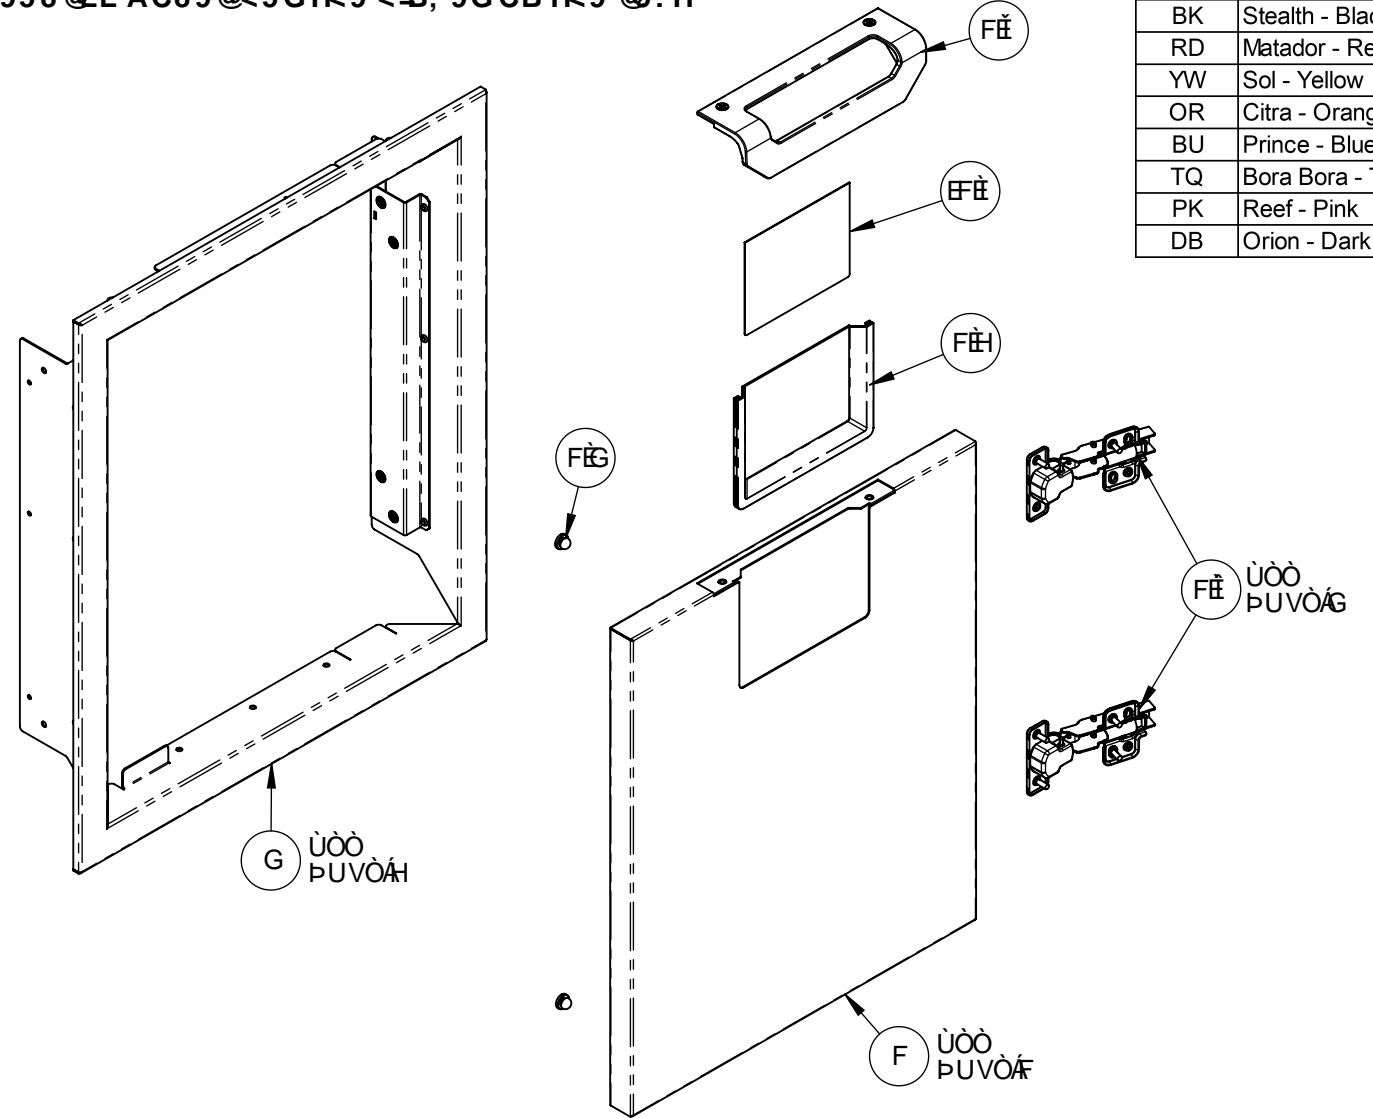

5958 FLL'AC89 @<5 G'H<9' <B; 9 G'CB'H<9' F; <H'FG<CK BL
5958 @L'AC89 @<5 G'H<9' <B; 9 G'CB'H<9' @: H'

COLOR CODE	COLOR
BK	Stealth - Black
RD	Matador - Red
YW	Sol - Yellow
OR	Citra - Orange
BU	Prince - Blue
TQ	Bora Bora - Turquoise
PK	Reef - Pink
DB	Orion - Dark Blue

REPLACEMENT PARTS - ASPIRE SINGLE ACCESS DOOR	
APPLICABLE MODEL NUMBERS	DESCRIPTION
AEADL18-XX	SINGLE ACCESS DOOR, HINGE LEFT, 18"
AEADR18-XX	SINGLE ACCESS DOOR, HINGE RIGHT, 18"
AEADL24-XX	SINGLE ACCESS DOOR, HINGE LEFT, 24"
AEADR24-XX	SINGLE ACCESS DOOR, HINGE RIGHT, 24"

EJUAUSJUUAUAGSNOVUAUUSUUAUOOUAUAUOAUUUAUVAWT OOUAUEACCFGHOSD

BCH9G.

% *#9A %7 CA9G5GG9A6 @8 K +K #9AG%8Z% Z%(Z%) 5B8 %* '''GD97 = MGH5-B @GG'GH99 @CF'7C @CF'K <9B'CF89F-B; "

&" #9A %* 'A5M69 : FCA &A5BI : 57HI F9FG!'D@5G9 H9 @7I GHCA9F'G9FJ=79 = '6 @ AfCF'f' -B; fi-G'CB'H<9'D5FH"

' "' #9A '&CB@MC : : 9F98 : CF'756-B9HG'A5BI : 57HI F98 '5 : H9F'A5F7 < '&$&%'7 <97? '85H9'7C89'CB'DFC8I 7H'5B8
*****7CBH57H7I GHCA9F'G9FJ=79 : CF '<9 @D'J9F = MB; "

ASPIRE
BY HESTAN

G9FJ=79ZG-B; @ 5779GG8CCFG
5958 f@FLL!LL!G9FJ=79