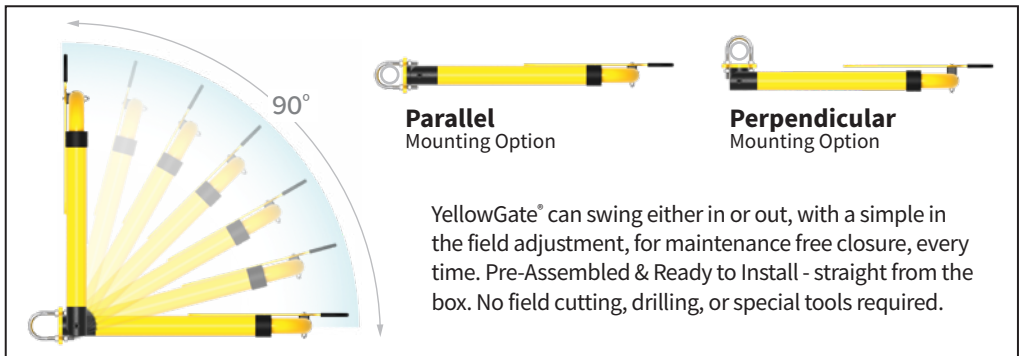

YellowGate® Fall Protection

The Most Adjustable Swing Gate Available

- Universal mount for easy installation – no additional parts to order
- OSHA compliant
- Durable - built to last indoors and out
- In-stock and ready-to-ship

YellowGate

Order a pallet of 10 today