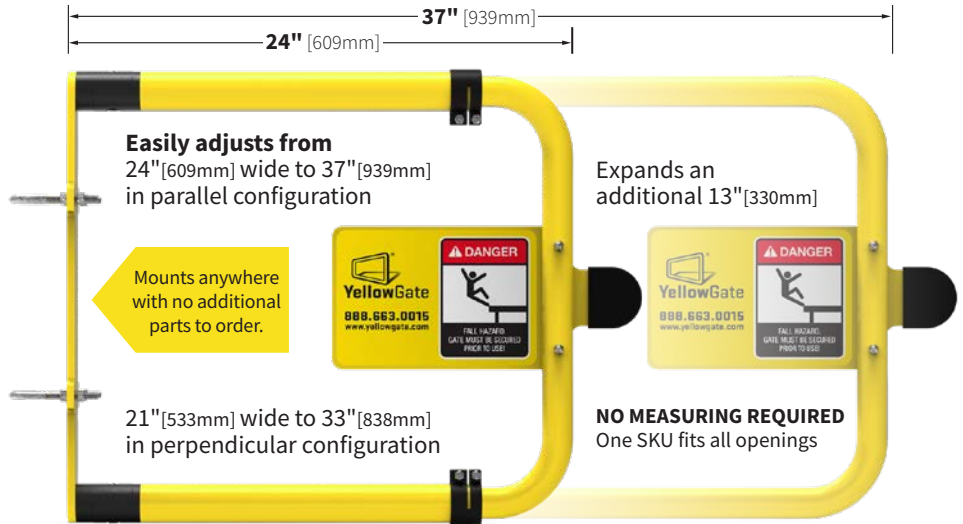

YellowGate® Fall Protection

The Most Adjustable Swing Gate Available

- Universal mount for easy installation – no additional parts to order
- OSHA compliant
- Durable - built to last indoors and out
- In-stock and ready-to-ship

YellowGate

Order a pallet of 10 today