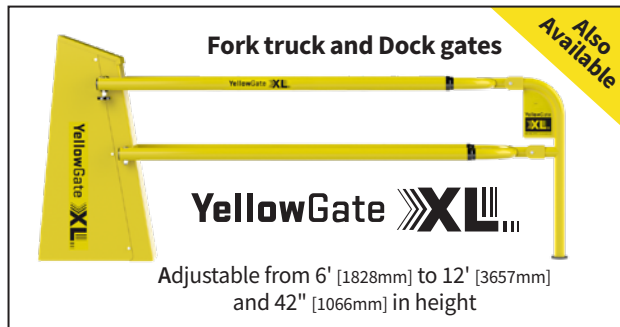

Authorized Distributor