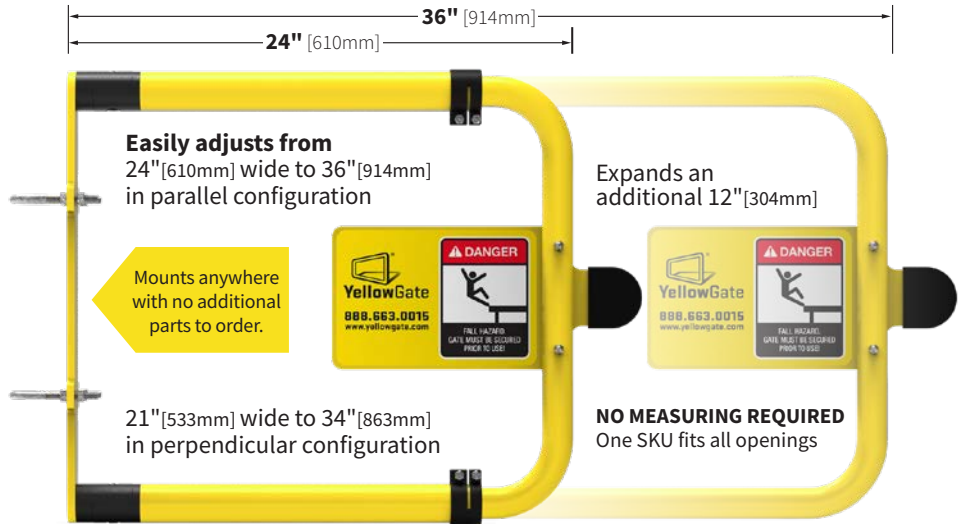

YellowGate® Fall Protection

The Most Adjustable Swing Gate Available

- Universal mount for easy installation – no additional parts to order
- OSHA compliant
- Durable - built to last indoors and out
- In-stock and ready-to-ship

YellowGate

Easy as **1/2/3**