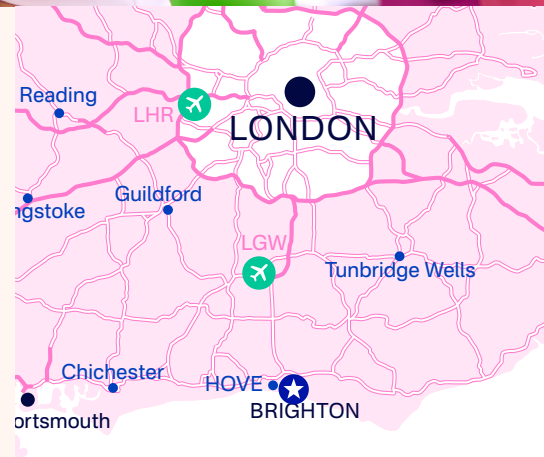

Young Learner, Parent & Child also available

Student welfare

Student safety and welfare is our top priority. Our team is there to ensure that we provide a safe, fun environment for students to thrive

Office address: 61 Western Rd, Hove BN3 1JD

Local doctor: 84-87 Queens Road, Brighton, BN1 3XE

Local hospital: Royal Sussex County Hospital, Eastern Road, Brighton, BN2 SBE

Insurance: Students must be covered by medical insurance for the duration of their stay. Insurance may be purchased through Bayswater with Endsleigh - please contact us for more information

In case of emergency: A 24-hour emergency telephone number is available all summer

Airports

Heathrow:	74 km
Gatwick:	34 km
Luton:	157km
Stansted:	118km

📍 Campus 🛫 Airports

Sample programme

Week 1	Monday	Tuesday	Wednesday	Thursday	Friday
09:00 - 13:00	Orientation	Beach games	Visit to Rottingdean	Brighton Royal Pavilion	Hove Museum of Creativity
13:00 - 14:00	Lunch				
14:00 - 17:30	Lessons				