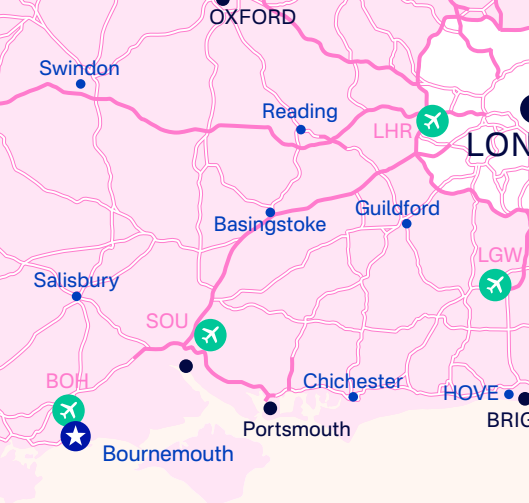

Activities

Included in the course

A full schedule of morning and evening activities is provided, as well as a full day trip per weekend. All activities are supervised and led by enthusiastic and friendly Bayswater staff and are designed to be an extension of the language learning in class.

Airports

Bournemouth:	10 km
Southampton:	53 km
Bristol:	121 km
Heathrow:	144 km
Gatwick:	185 km
Luton:	209 km
Stansted:	244 km

✚ Campus ✚ Airports

Student welfare

Student safety and welfare is our top priority. Our team is there to ensure that we provide a safe, fun environment for students to thrive. We have live in staff at our residence for additional supervision.

Office address: St Peter's Quarter, St Peter's Rd, Bournemouth BH1 2AD

Local walk-in centre: 12-14 Walpole Road Boscombe Bournemouth Dorset BH1 4HA

Local hospital: Royal Bournemouth Hospital, Castle Lane E, Bournemouth, BH7 7DW

Insurance: Students need medical insurance for the entire duration of their stay. You can purchase insurance through Bayswater with Endsleigh. Contact us for more details

In case of emergency: A 24-hour emergency telephone number is available all summer

Classic programme for 1 week/2 weeks groups

Week 1	Sunday	Monday	Tuesday	Wednesday	Thursday	Friday	Saturday
AM		Orientation	Movie Making	Half Day by Coach to Salisbury	Beach Games	Visit Christchurch	Full day trip to London. Westminster Walking Tour, Leicester Square, Piccadilly & Covent Garden
PM	Arrival	Lessons					
Evening		Welcome with Host Family/ residence activity	Welcome Party	British Culture Evening	Karaoke	International Disco	Team Games
Week 1	Sunday	Monday	Tuesday	Wednesday	Thursday	Friday	Saturday
AM	Beach Olympics / Optional Excursion	Scavenger Hunt	Volleyball at the beach	HD Coach - Winchester	Sports	Hengistbury Head cliff walk	Full day trip to Bath by coach
PM		Lessons					
Evening	Quiz/ Evening with host family	Team Games/ Evening with host family	Movie Night	Escape Room	International Disco	Talent Show/ Evening with host family	Farewell Party

● Local activity ● Excursion by private coach ● Excursion by public transport

bayswater.ac

E-mail us
bookings@bayswater.ac

Call us
01202 836731

Visit us
St Peters Quarter, BH12AD

Agent enquiries

Our agents are appointed experts in your country and can give you specialist advice on our courses, as well as any visa requirements. Contact us for an agent in your area.

For agent sales enquiries please contact us at
sales@bayswater.ac