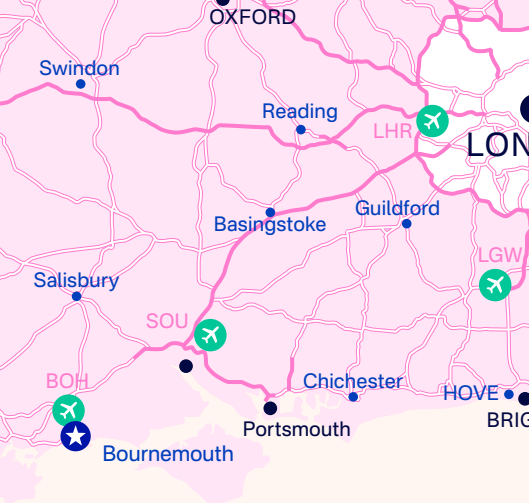

Activities

Included in the course

A full schedule of morning and evening activities is provided, as well as a full day trip per weekend. All activities are supervised and led by enthusiastic and friendly Bayswater staff and are designed to be an extension of the language learning in class.

Airports

Bournemouth:	10 km
Southampton:	53 km
Bristol:	121 km
Heathrow:	144 km
Gatwick:	185 km
Luton:	209 km
Stansted:	244 km

★ Campus ✈ Airports

Student welfare

Student safety and welfare is our top priority. Our team is there to ensure that we provide a safe, fun environment for students to thrive. We have live in staff at our residence for additional supervision.

Office address: St Peter's Quarter, St Peter's Rd, Bournemouth BH1 2AD

Local walk-in centre: 12-14 Walpole Road Boscombe Bournemouth Dorset BH1 4HA

Local hospital: Royal Bournemouth Hospital, Castle Lane E, Bournemouth, BH7 7DW

Insurance: Students must be covered by medical insurance for the duration of their stay

In case of emergency: A 24-hour emergency telephone number is available all summer

Classic programme for 1 week/2 weeks groups

Week 1	Sunday	Monday	Tuesday	Wednesday	Thursday	Friday	Saturday
AM		Orientation	Movie Making	Half Day by Coach to Salisbury	Beach Games	Visit Christchurch	Full day trip to London. Westminster Walking Tour, Leicester Square, Piccadilly & Covent Garden
PM	Arrival	Lessons					
Evening		Welcome with Host Family/ residence activity	Welcome Party	British Culture Evening	Karaoke	International Disco	Team Games
Week 1	Sunday	Monday	Tuesday	Wednesday	Thursday	Friday	Saturday
AM	Beach Olympics / Optional Excursion	Scavenger Hunt	Volleyball at the beach	HD Coach - Winchester	Sports	Hengistbury Head cliff walk	Full day trip to Bath by coach
PM		Lessons					
Evening	Quiz/ Evening with host family	Team Games/ Evening with host family	Movie Night	Escape Room	International Disco	Talent Show/ Evening with host family	Farewell Party

● Local activity ● Excursion by private coach ● Excursion by public transport

bayswater.ac

E-mail us
bookings@bayswater.ac

Call us
01202 836731

Visit us
St Peters Quarter, BH12AD

Agent enquiries

Our agents are appointed experts in your country and can give you specialist advice on our courses, as well as any visa requirements. Contact us for an agent in your area.

For agent sales enquiries please contact us at
sales@bayswater.ac