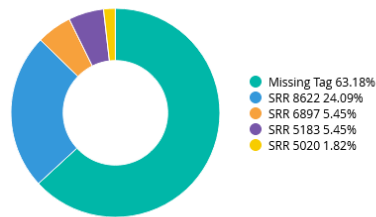

DEV2-BU01-DC01 DEV2
BU01 DC01

- BUSINESS UNIT
- Contacts
- Subscription
- Bundle add-ons
- SITES
- PRODUCTS
- CONFIGURATION
- BI ANALYTICS

DEV2 BU01 DC01 / DC Outbound Rejections

DC Outbound Rejections

just now

Read Date: is in the last 3 months
Destination: is any value

Rejections By Reason