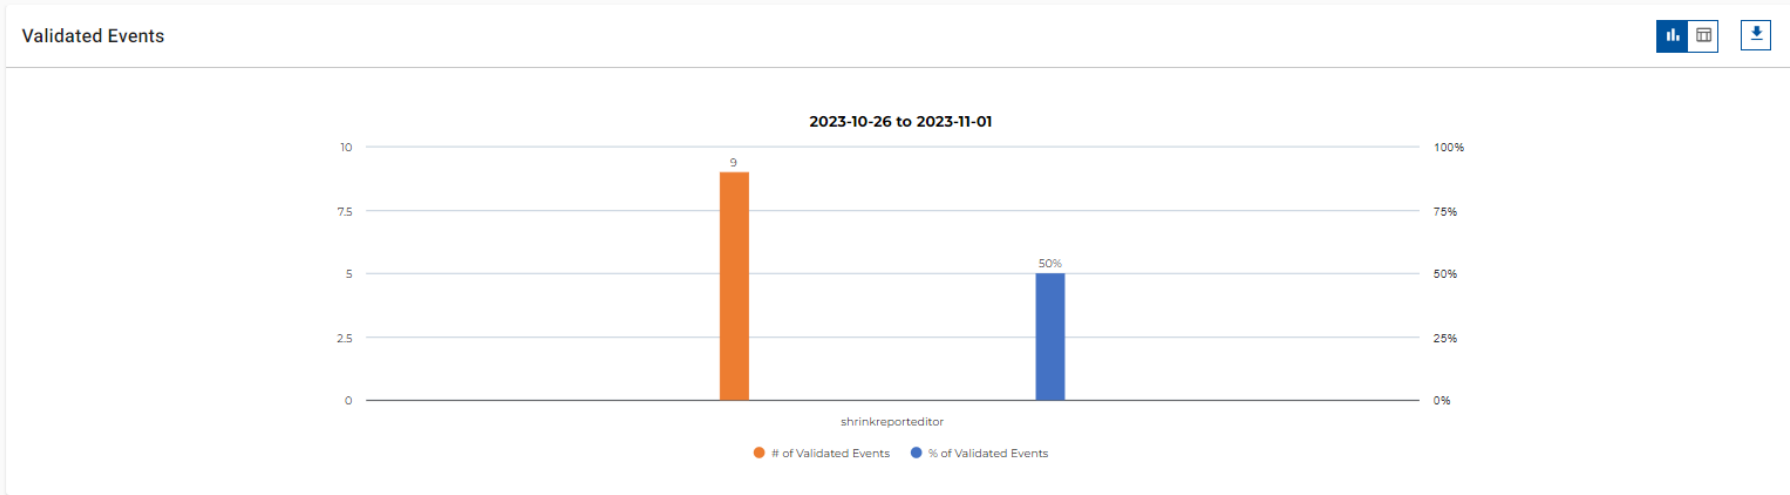

MANAGEMENT PERFORMANCE

Last Data Refreshed
2022-09-12, 07:59:47

Filter Start Date
2023-10-26 | Filter End Date
2023-11-01

FILTER

of Validated Events
9

% of Validated Events
50

of Total Events
18

Performance & Best Practices