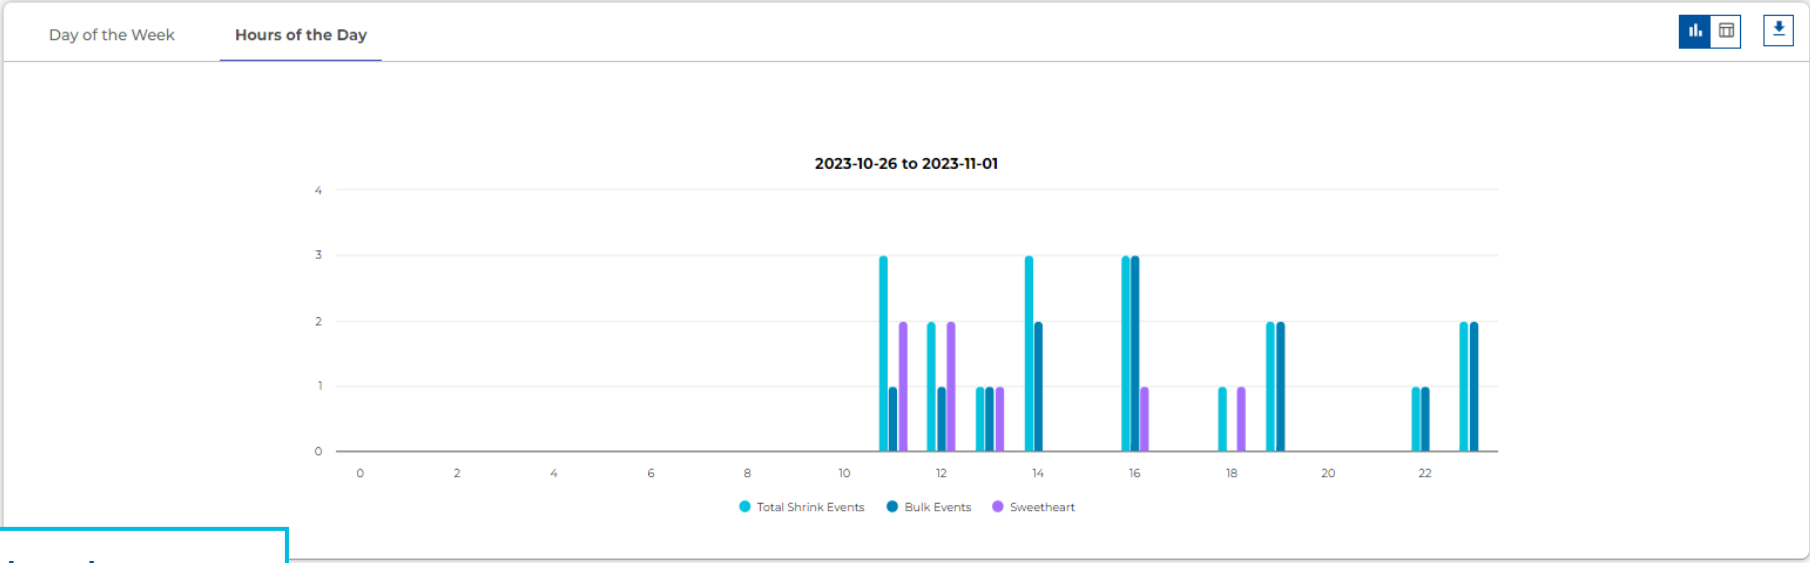

6,251

+115.33%

Shrink Events | Shrink by Rollup | Highest Shrink by Sites

Store Dashboard

- Configurable dashboard designed to highlight KPI's most relevant for an investigator
- Details by Hours by Day

- Shrink Visibility
- Bulk Shrink
- Sweetheart
- RFID Exit Read**
- EPC Read List
- Management Performance