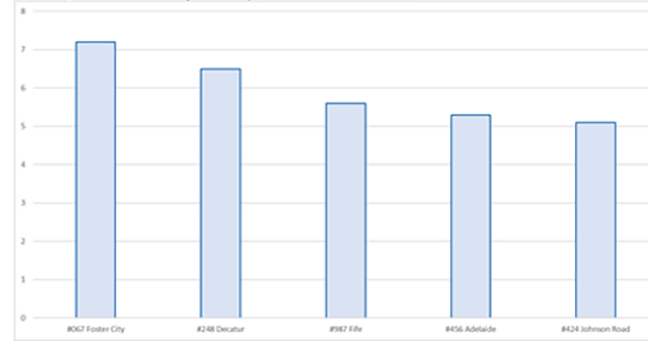

### BOPAC Vehicle Detection - Company

Filters

Average BOPAC Delivery Time to Serve (Minutes)

BOPAC Delivery Time to Serve (Minutes) – Top 5 Locations

BOPAC Delivery Time to Serve (Minutes) – Bottom 5 Locations