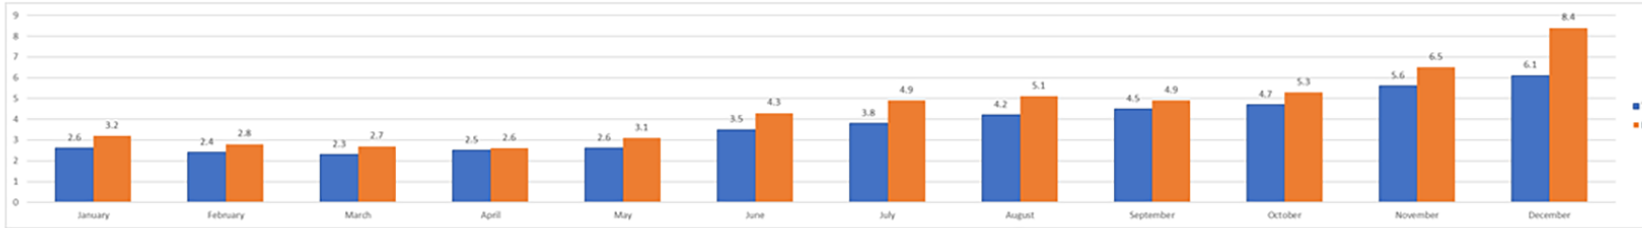

### BOPAC Vehicle Detection - Company

Filters

Average BOPAC Delivery Time to Serve (Minutes)

BOPAC Delivery Time to Serve (Minutes) – Top 5 Locations

BOPAC Delivery Time to Serve (Minutes) – Bottom 5 Locations