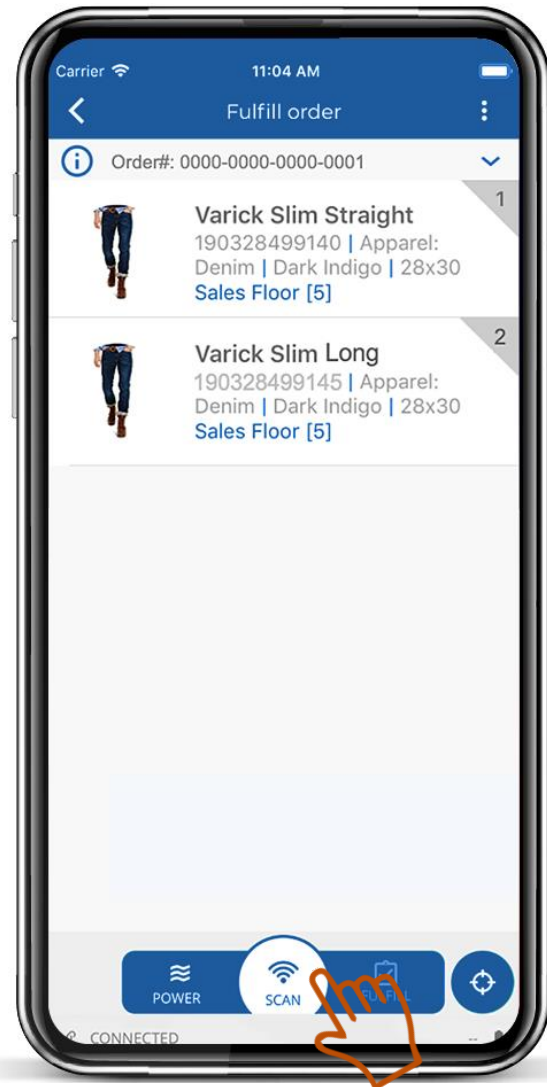

### TrueVUE Cloud Order Execution and Fulfillment

- Seamlessly integrates with order management systems
- Enables profitable ecommerce fulfillment and a better customer experience
- Store associates can easily locate items and fulfill orders right from a mobile device
- Items are removed from store's inventory once the order is confirmed

**Ecommerce Order Fulfillment**  
**View Ecommerce Order Notifications**

**Ecommerce Order Fulfillment**  
**View Available Ecommerce Orders**

**Ecommerce Order Fulfillment**  
**View Order Detail List**