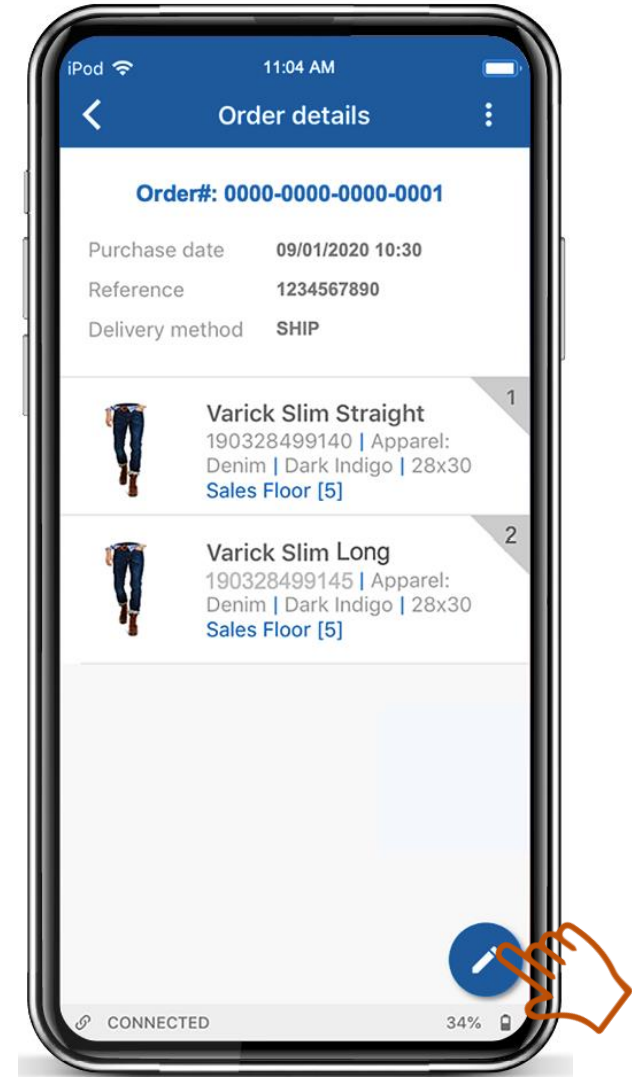

### TrueVUE Cloud Order Execution and Fulfillment

- Seamlessly integrates with order management systems
- Enables profitable ecommerce fulfillment and a better customer experience
- Store associates can easily locate items and fulfill orders right from a mobile device
- Items are removed from store's inventory once the order is confirmed

**Ecommerce Order Fulfillment**  
**View Ecommerce Order Notifications**

**Ecommerce Order Fulfillment**  
**View Available Ecommerce Orders**

**Ecommerce Order Fulfillment**  
**View Order Detail List**