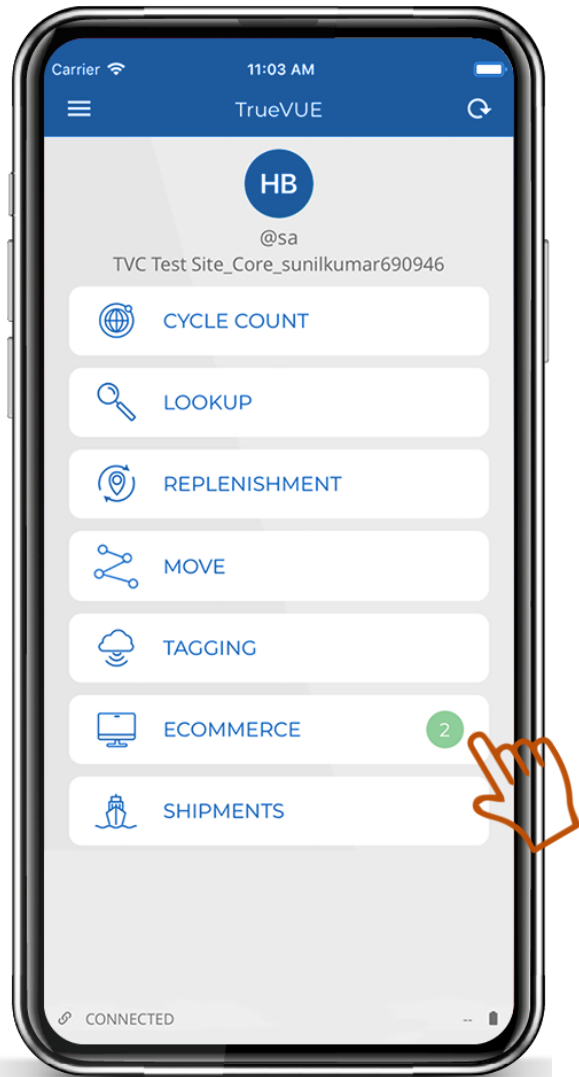

REPORTS +

BI ANALYTICS +

TVC Test Site\_Core\_sunilkumar690946 / Ecommerce orders

## ECOMMERCE ORDERS

ORDER ID	REFERENCE NUMBER	DATE OF PURCHASE	DELIVERY METHOD	NUMBER OF ITEMS
orde1233	ref2343	08/24/2020 1:37 AM	Ship from store	3
orde123	ref234	08/24/2020 12:19 AM	Ship from store	3

### TrueVUE Cloud Order Execution and Fulfillment

- Seamlessly integrates with order management systems
- Enables profitable ecommerce fulfillment and a better customer experience
- Store associates can easily locate items and fulfill orders right from a mobile device
- Items are removed from store's inventory once the order is confirmed