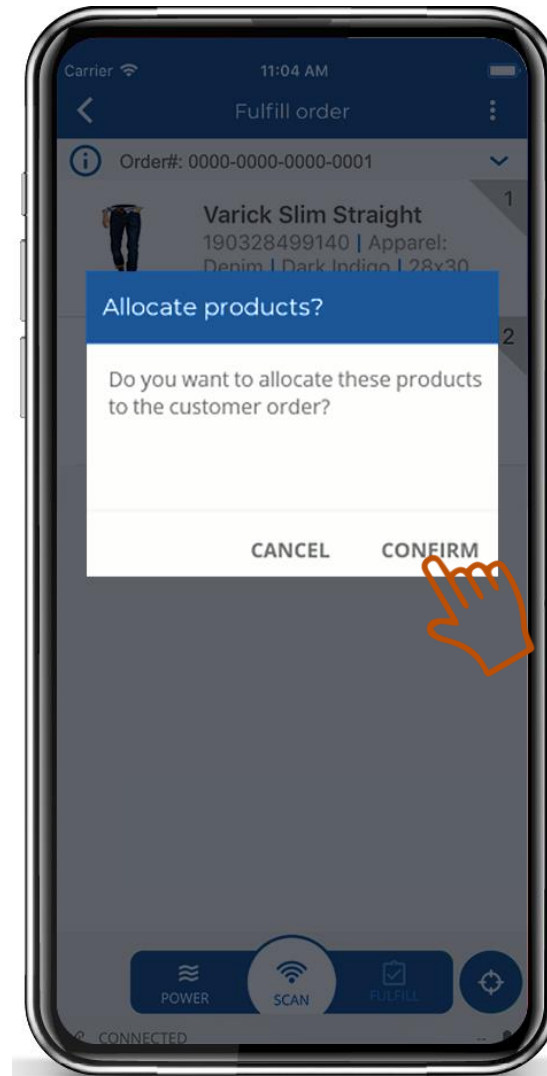

Ecommerce Order Fulfillment
Allocate Products to the Order and Confirm