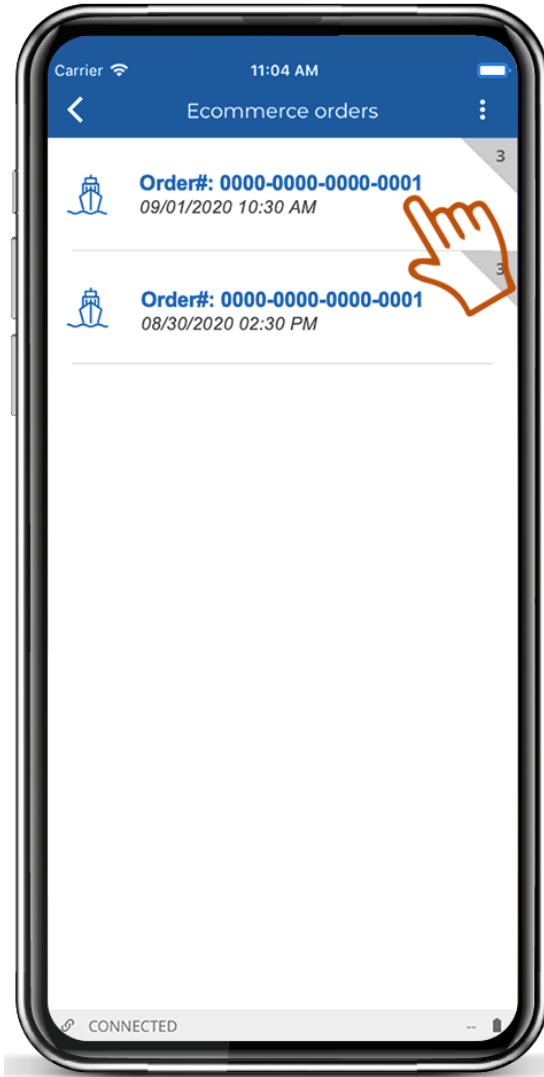

Ecommerce Order Fulfillment
View Available Ecommerce Orders