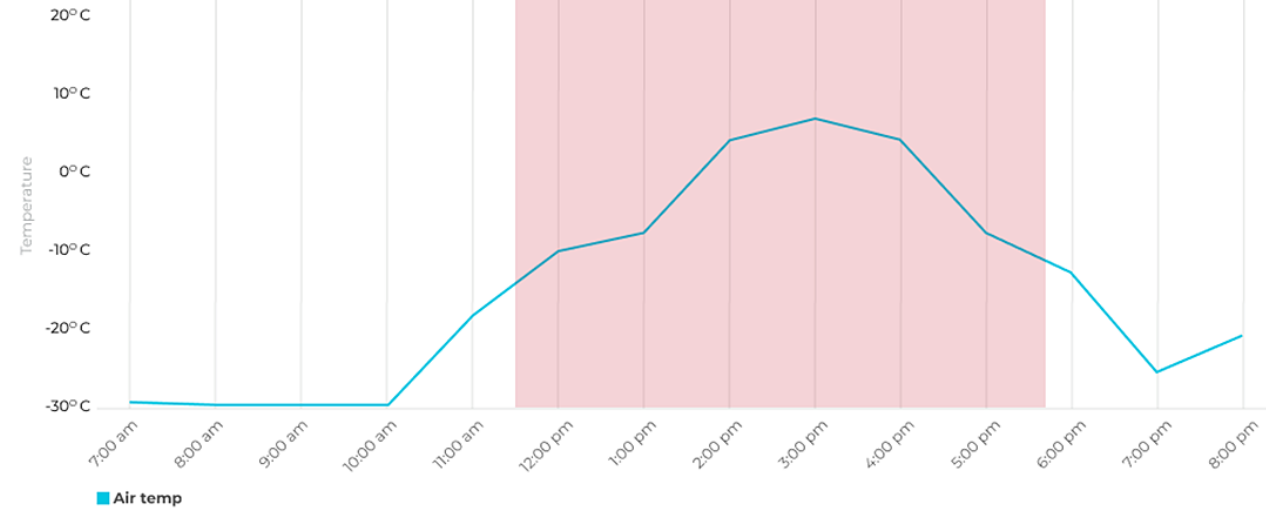

- Dashboard
- Client
  - Configuration
  - View Sites
    - Configuration
    - Log
    - Refrigeration
    - Site Preferences
  - Client Preferences
- User
- Reports / Exports

Refrigeration Detail

raruntvm
Client Admin

Refrigeration / Chiller 09

Back up Chiller 09

Fair : -70dBm
Signal Strength

Good : 89%
Battery level

1D 1W 1M 3M Custom

Export as excel

Alarm Configuration

-50   -17   120 minutes
Min Temp   Max Temp   Alarm delay   CHANGE

Last 5 alarms

Date	Time	Sensor	Level
22 Mar 2022	10:30 pm	Air temp	-16.1
16 Mar 2022	9:30 pm	Air temp	-15.1
12 Mar 2022	10:30 pm	Air temp	-14.1
05 Jan 2022	5:15 am	Air temp	-16.1
28 Dec 2021	11:40 am	Air temp	-16.1

VIEW ALL ALARMS

Air Temperature