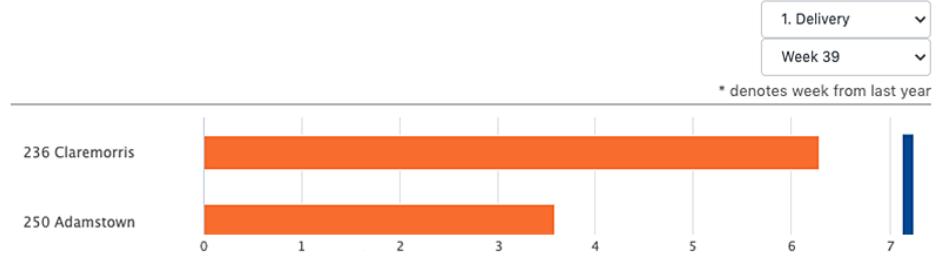

**OPEN ALARMS**

Alarms that have been open the longest.

**RECURRING ALARMS - WEEK 2022-09-26**

Cabinets that have alarmed more than 3 times in the last week

**RESOLVED ALARMS - WEEK 2022-09-26**

Overview of site resolved alarms

**HIGHEST AVERAGE COMPLETION - WEEK 2022-09-26**

Overview of site module average completion duration (in minutes)

LOGOUT