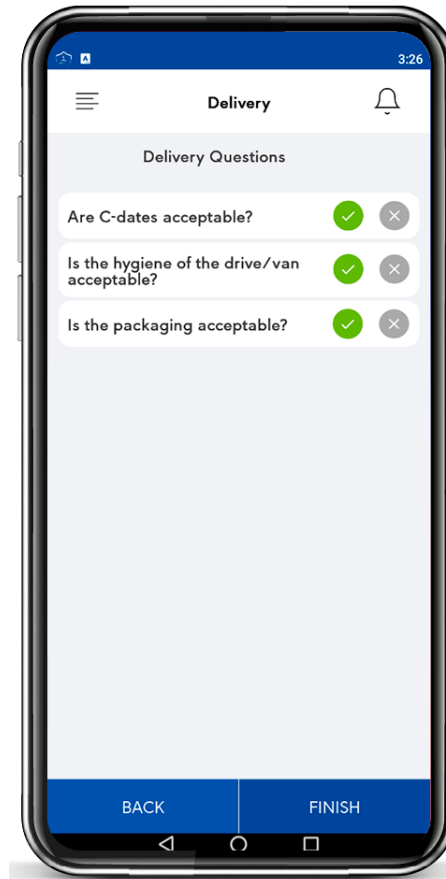

Answer the Delivery Questions