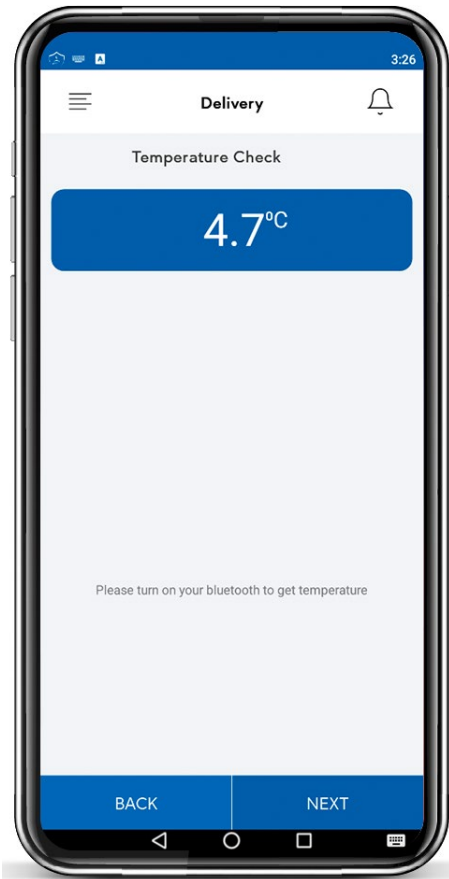

Delivery Task

Select Task from Home Screen

Select Your Name from the List

Enter Your 4-Digit Pin

Select Delivery Type

Task Management

- Scheduled tasks and reminders can be easily configured
- Ensure staff are compliant on-site
- Protect your brand and your customers