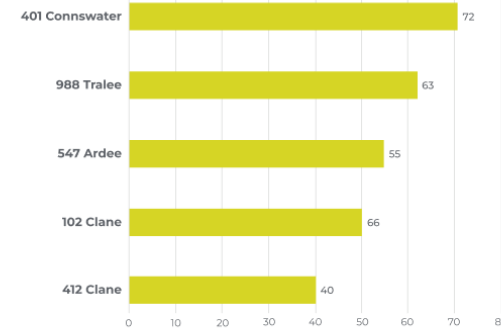

OVERDUE TASKS BY TOP 10 SITES - THIS WEEK

Site Comparison Insights

Compare the performance of all sites

- Identify the best and worst-performing sites
- Save time and focus efforts on poorly performing sites
- Identify the reasons why a site is not performing adequately so corrective action can be put in place