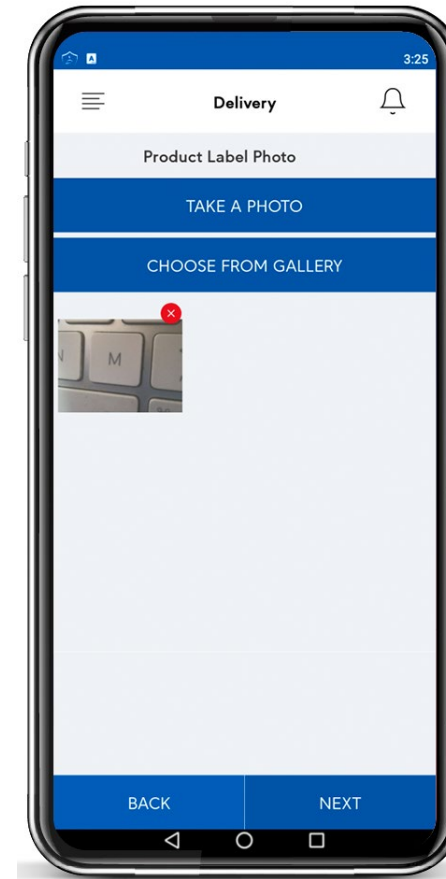

Take a Photo of the Invoice Docket