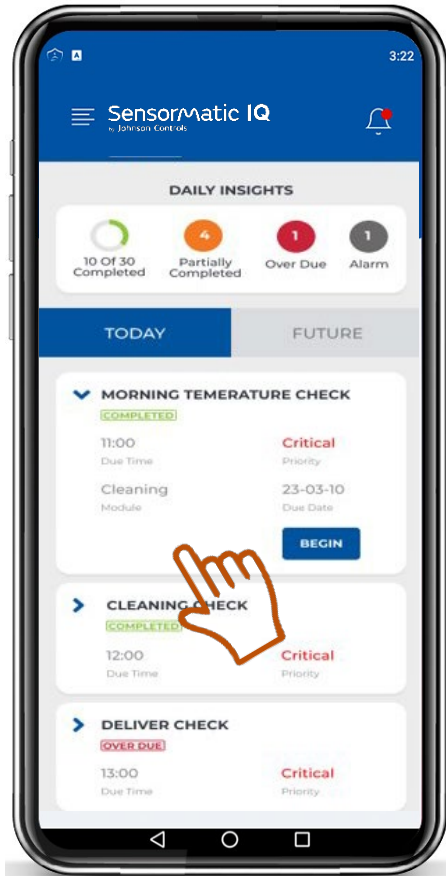

OVERDUE TASKS BY TOP 5 MODULES - THIS WEEK

OVERDUE TASKS BY TOP 10 SITES - THIS WEEK

Site Comparison Insights

Compare the performance of all sites

- Identify the best and worst-performing sites
- Save time and focus efforts on poorly performing sites
- Identify the reasons why a site is not performing adequately so corrective action can be put in place

Delivery Task

Select Task from Home Screen

Select Your Name from the List

Enter Your 4-Digit Pin

Select Delivery Type

Task Management

- Scheduled tasks and reminders can be easily configured
- Ensure staff are compliant on-site
- Protect your brand and your customers