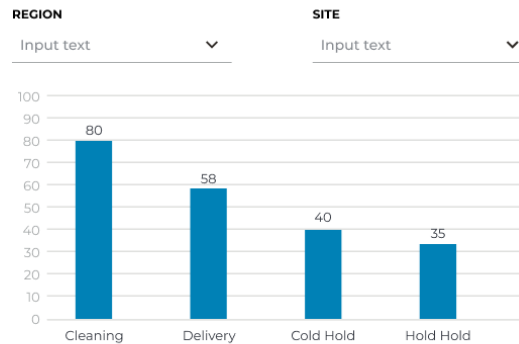

- CLIENT
- CONFIGURATION
- VIEW SITES
- CLIENT PREFERENCES
- TASK MANAGEMENT
- USER
- TEMPLATES

LOGOUT

CLIENT / TASK MANAGEMENT

TASK MANAGEMENT

DASHBOARD MANAGE TASK LIST

COMPLIANCE SCORE

WEEKS

Select week

SITES	MON 24/01	TUES 24/01	WED 25/01	THURS 26/01	FRI 27/01	SAT 28/01	SUN 29/01	TOTAL AVG
102 CLANE	70%	100%	100%	100%	100%	65%	100%	100%
103 TRAMORE RD	70%	70%	70%	70%	70%	70%	70%	70%
104 SANTRY	70%	70%	70%	70%	70%	70%	70%	70%
105 COBH	70%	70%	70%	70%	70%	70%	70%	70%
178 COMMARKEAT	70%	70%	70%	70%	70%	70%	70%	70%
185 KINSALE	70%	70%	70%	70%	70%	70%	70%	70%
190 CHILDERS RD	70%	70%	70%	70%	70%	70%	70%	70%

OVERDUE TASKS BY TOP 5 MODULES - THIS WEEK