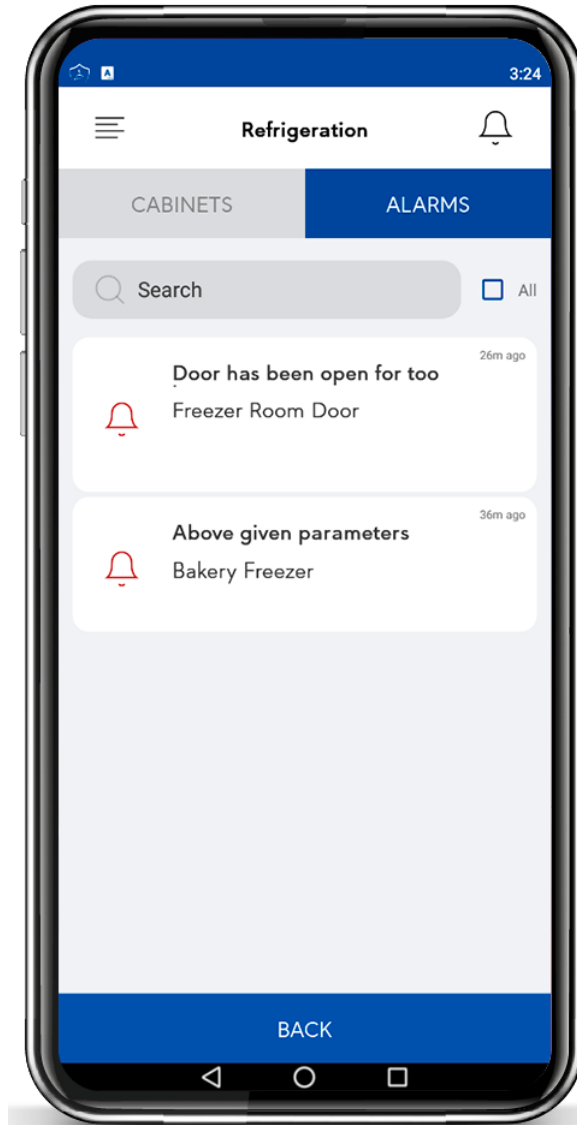

Alarm Notifications

- Receive alarm notifications on a designated mobile device when refrigeration equipment requires attention