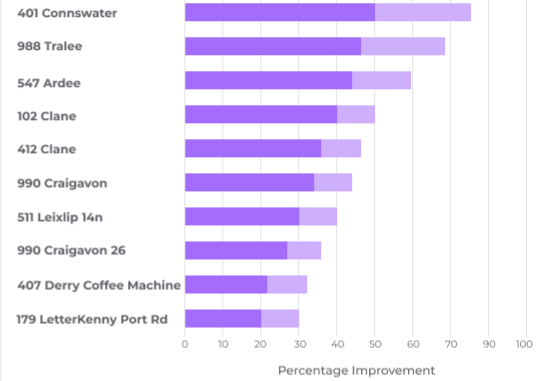

MOST IMPROVED SITES

TYPE

FREQUENCY

Top 10 Disimproved Sites

This Week