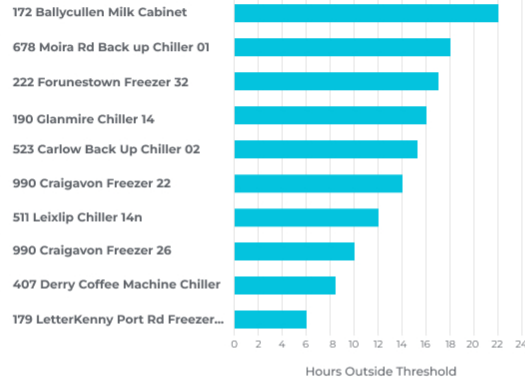

DASHBOARD

MOST INEFFICIENT CABINETS

FREQUENCY

This Week

MOST IMPROVED SITES

TYPE

FREQUENCY

Top 10 Disimproved Sites