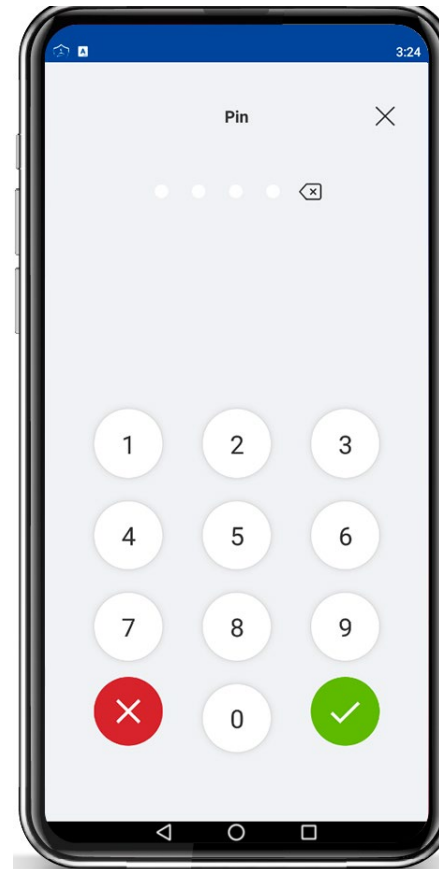

Enter Your 4-Digit Pin