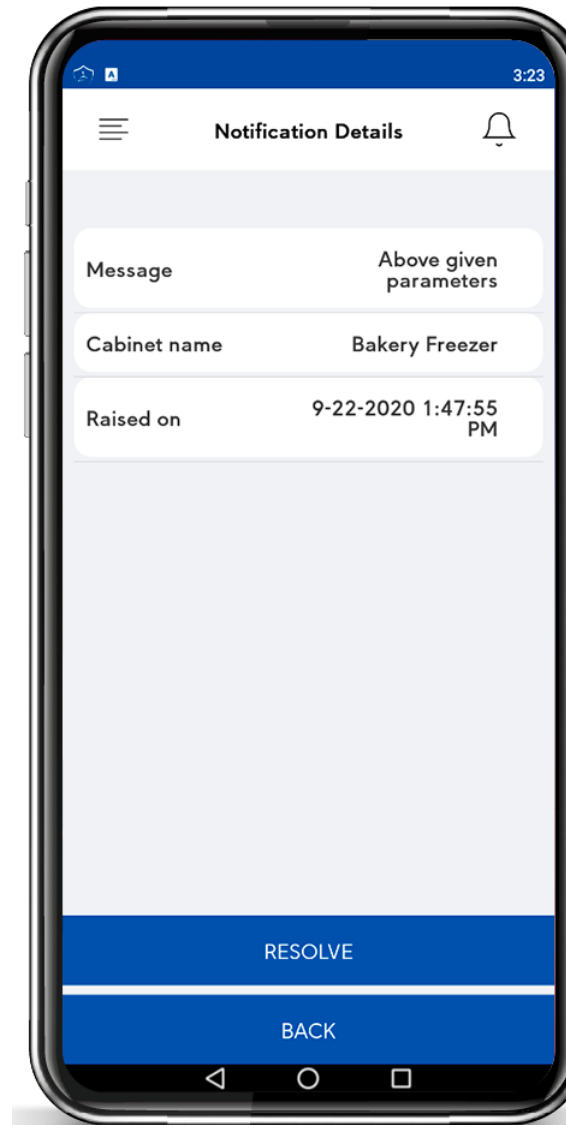

Alarm Notifications

- Receive alarm notifications on a designated mobile device when refrigeration equipment requires attention