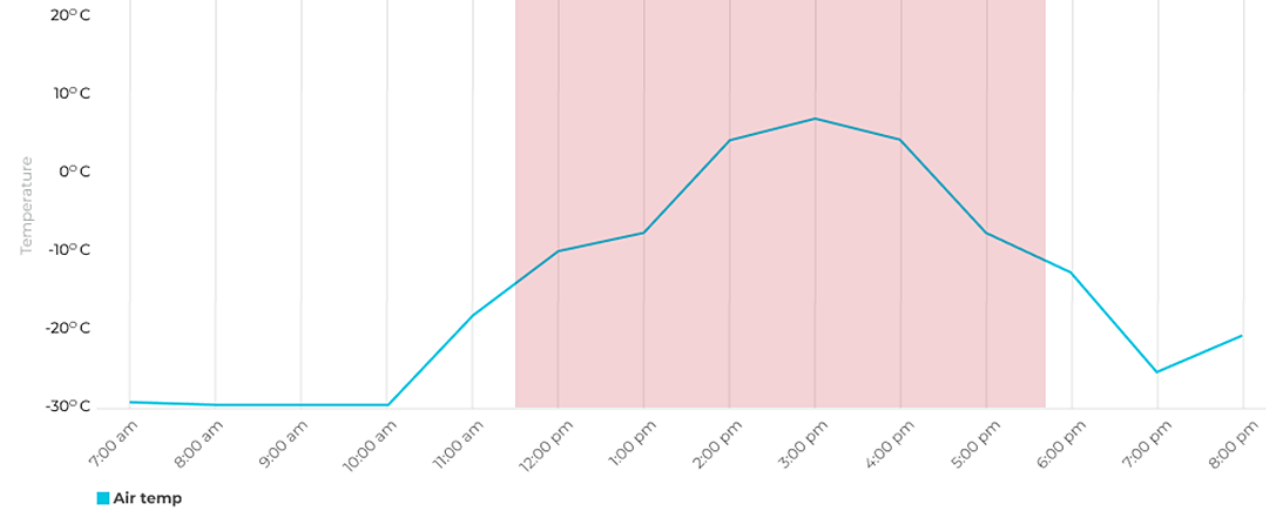

- Dashboard
- Client
  - Configuration
  - View Sites
    - Configuration
    - Log
    - Refrigeration
    - Site Preferences
  - Client Preferences
- User
- Reports / Exports

Refrigeration Detail

raruntvm
Client Admin

Refrigeration / Chiller 09

Back up Chiller 09

Fair : -70dBm
Signal Strength

Good : 89%
Battery level

1D 1W 1M 3M Custom

Export as excel

Alarm Configuration

-50 -17 120 minutes
Min Temp Max Temp Alarm delay **CHANGE**

Last 5 alarms

Date	Time	Sensor	Level
22 Mar 2022	10:30 pm	Air temp	-16.1
16 Mar 2022	9:30 pm	Air temp	-15.1
12 Mar 2022	10:30 pm	Air temp	-14.1
05 Jan 2022	5:15 am	Air temp	-16.1
28 Dec 2021	11:40 am	Air temp	-16.1

VIEW ALL ALARMS

Air Temperature