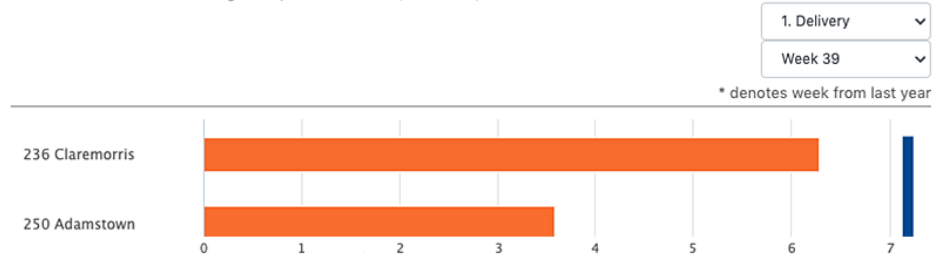

OPEN ALARMS

Alarms that have been open the longest.

RECURRING ALARMS - WEEK 2022-09-26

Cabinets that have alarmed more than 3 times in the last week

RESOLVED ALARMS - WEEK 2022-09-26

Overview of site resolved alarms

HIGHEST AVERAGE COMPLETION - WEEK 2022-09-26

Overview of site module average completion duration (in minutes)

LOGOUT

1. DELIVERY COMPLETIONS - WEEK 2022-09-26

Overview of site module completions

Week 39

* denotes week from last year