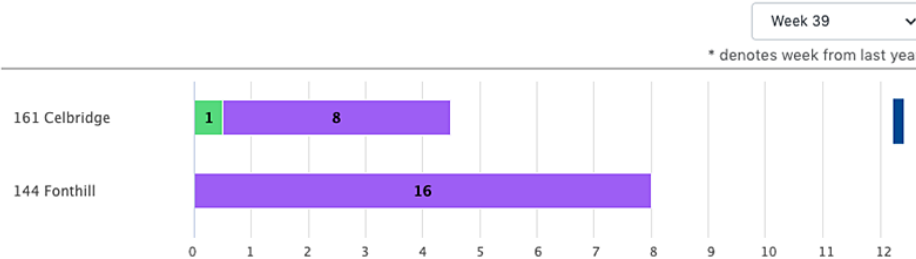

OPEN ALARMS

Alarms that have been open the longest.

RECURRING ALARMS - WEEK 2022-09-26

Cabinets that have alarmed more than 3 times in the last week

RESOLVED ALARMS - WEEK 2022-09-26

Overview of site resolved alarms

HIGHEST AVERAGE COMPLETION - WEEK 2022-09-26

Overview of site module average completion duration (in minutes)

LOGOUT

1. DELIVERY COMPLETIONS - WEEK 2022-09-26

Overview of site module completions

Week 39

* denotes week from last year