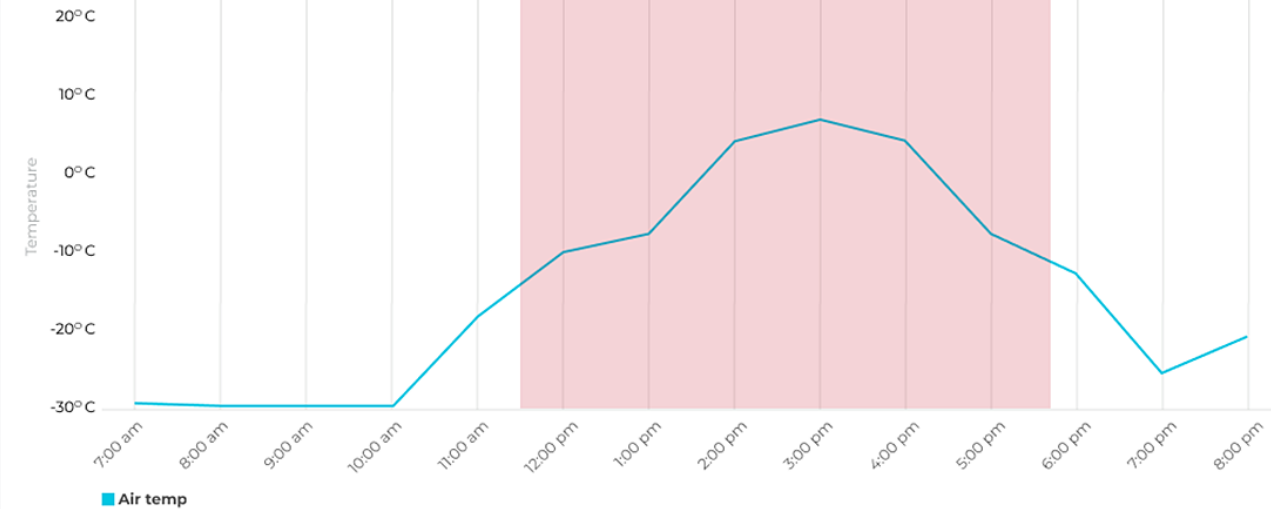

- Dashboard
- Client
  - Configuration
  - View Sites
    - Configuration
    - Log
    - Refrigeration
    - Site Preferences
  - Client Preferences
- User
- Reports / Exports

Refrigeration Detail

raruntvm
Client Admin

Refrigeration / Chiller 09

Back up Chiller 09

Fair : -70dBm
Signal Strength

Good : 89%
Battery level

1D 1W 1M 3M Custom

Export as excel

Alarm Configuration

-50   -17   120 minutes   CHANGE
Min Temp   Max Temp   Alarm delay

Last 5 alarms

Date	Time	Sensor	Level
22 Mar 2022	10:30 pm	Air temp	-16.1
16 Mar 2022	9:30 pm	Air temp	-15.1
12 Mar 2022	10:30 pm	Air temp	-14.1
05 Jan 2022	5:15 am	Air temp	-16.1
28 Dec 2021	11:40 am	Air temp	-16.1

VIEW ALL ALARMS

Air Temperature