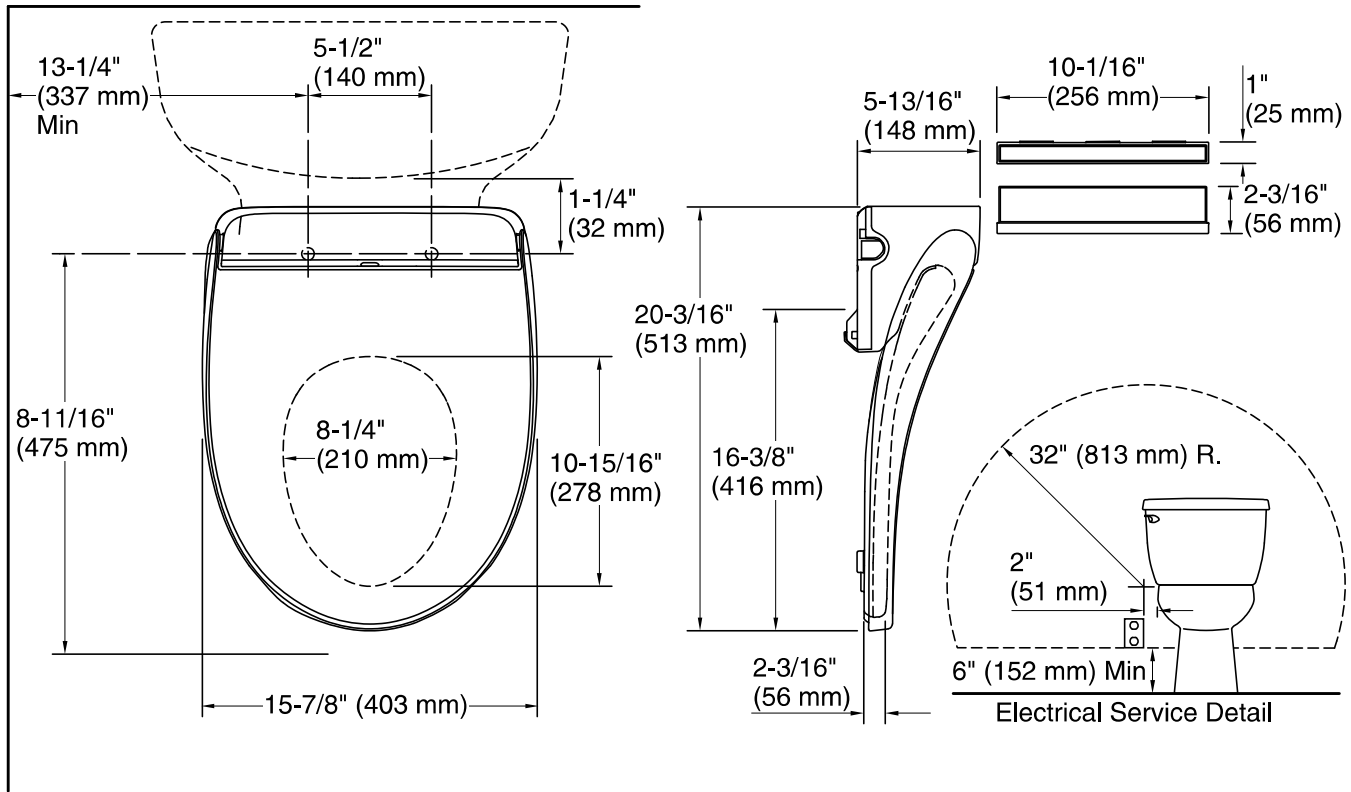

Required Electrical Service

One dedicated circuit required, protected with Class A Ground-Fault Circuit-Interrupter (GFCI). Outside North America, this device may be known as a Residual Current Device (RCD).

Bidet toilet seat: 120 V, 15 A, 60 Hz

Technical Information

All product dimensions are nominal.

Seat shape type: Round-front

Seat front type: Closed-front

Seat-mounting holes: 5-1/2" (140 mm)

Electrical component rating: Bidet toilet seat: 120 V, 15 A, 60 Hz, 1450 W

Power cord length: 51" (1295 mm)

Notes

Install this product according to the installation guide.