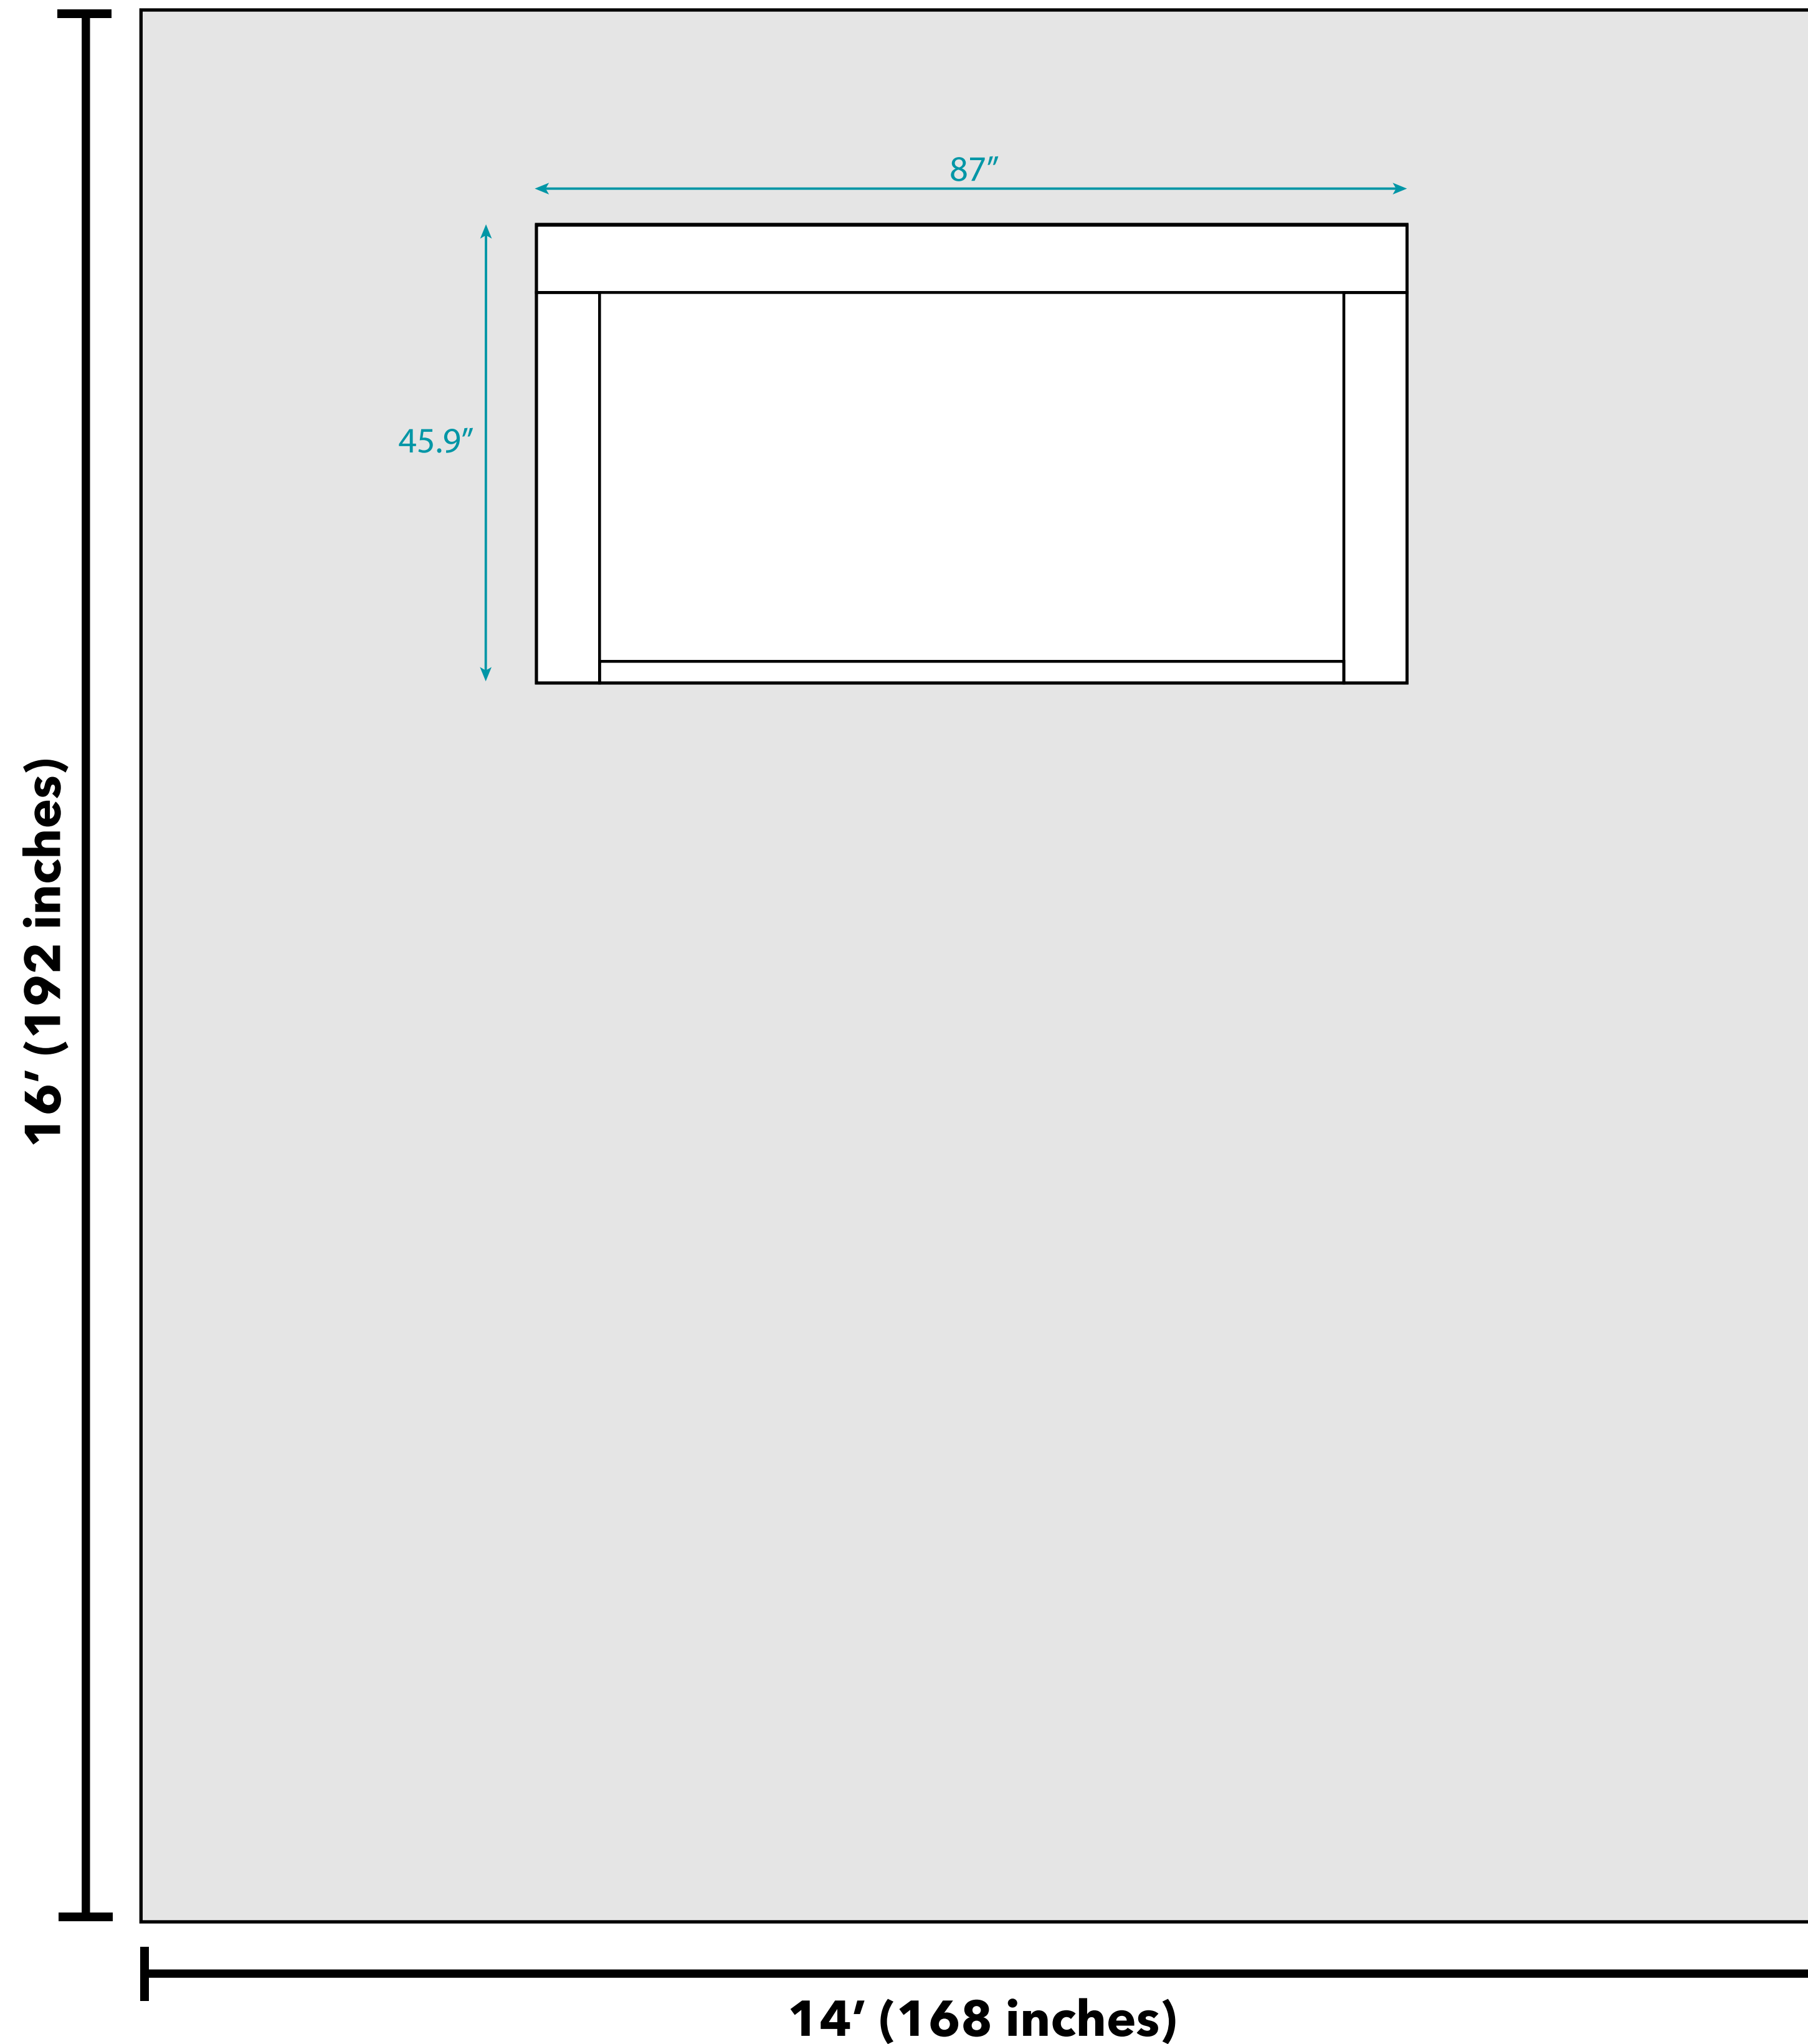

## Floor Plan

### Overall Dimensions:

87" W x 45.9" D x 35.8 H"

### Additional Dimensions:

- Daybed Interior Mattress support dimensions: 79.5" L x 42.1" W
- Pull-Out Trundle Interior Mattress support dimensions: 79.5" L x 38.2" W
- Daybed and trundle both accommodate a standard twin size mattress.
- Mattress is not included.

**Door width required for delivery: 20"**