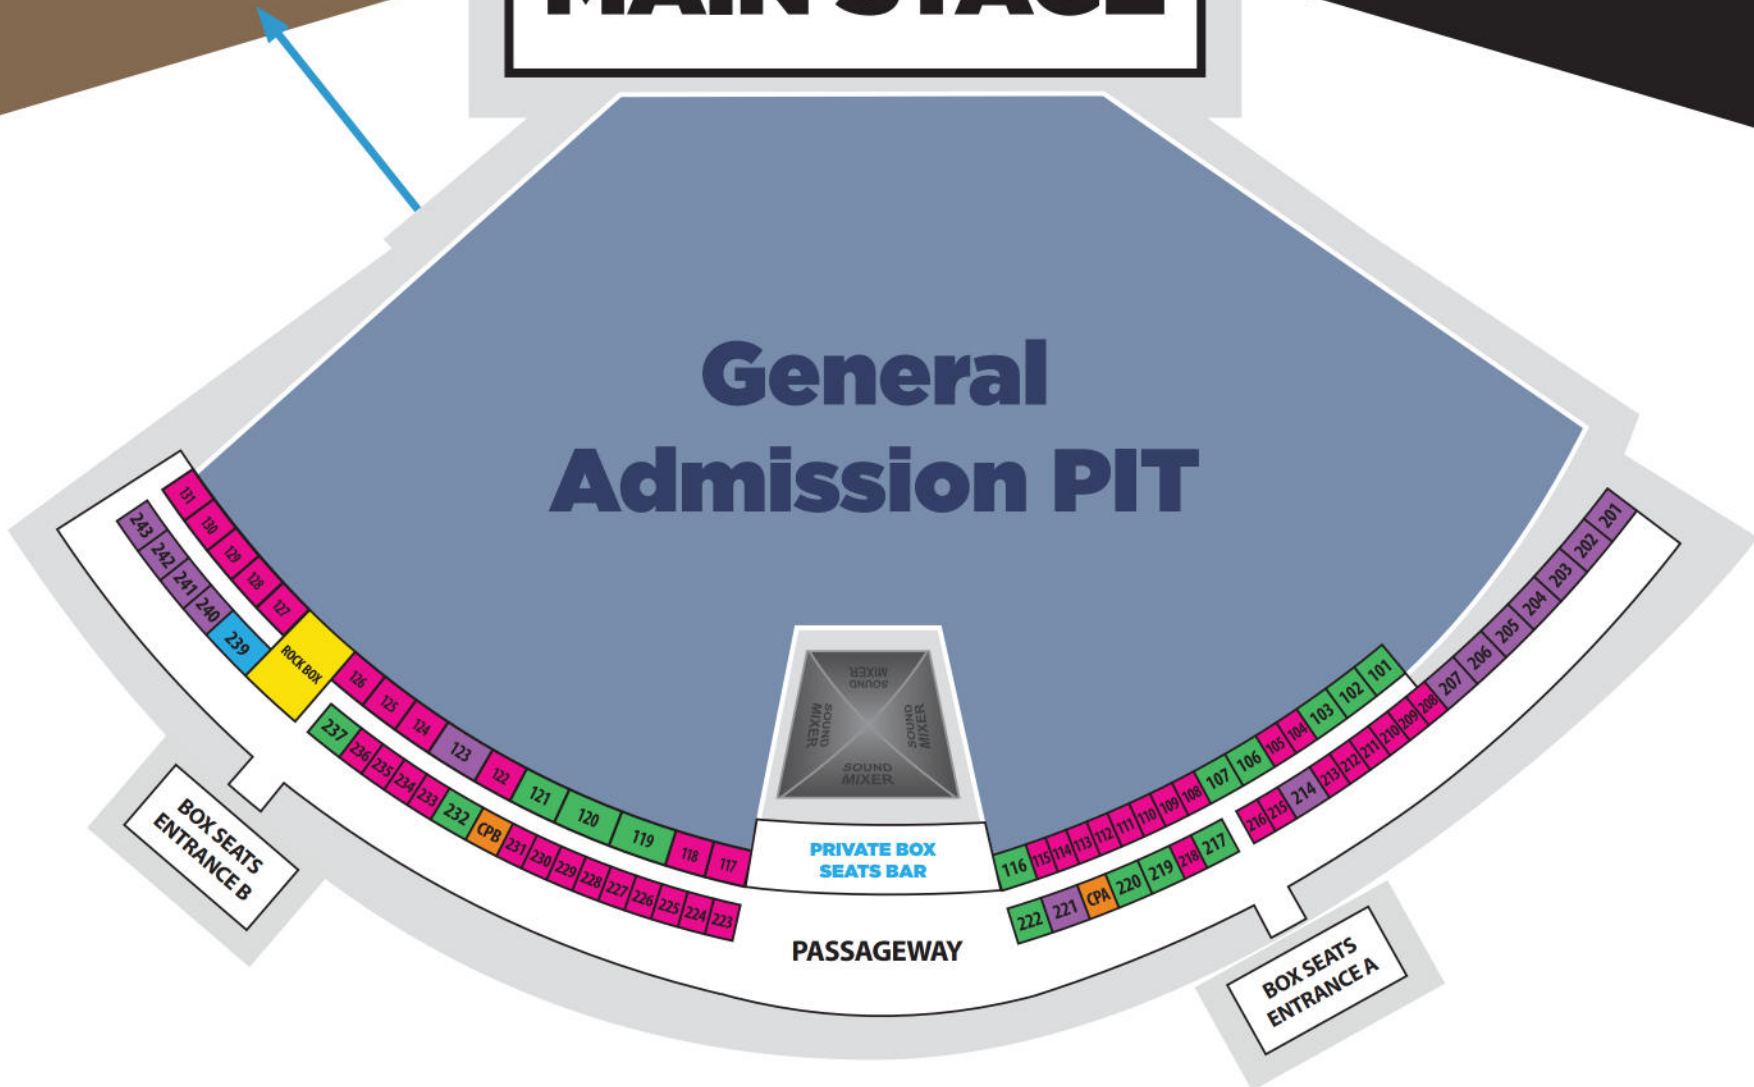

THE GORGE
A LIVE NATION VENUE

**SEASON
TICKETS**

MAP KEY

- 4-Seat Box
- 6-Seat Box
- 8-Seat Box
- 10-Seat Box
- 16-Seat Box
- ROCK BOX

**CLIFF HOUSE
VIP CLUB**

MAIN STAGE

**General
Admission PIT**

*150 feet from Main Stage to Box Seats Bar