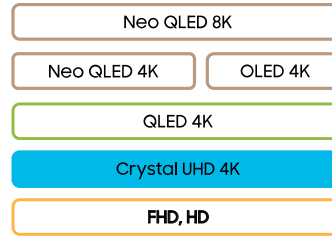

CLASS HIERARCHY

SIZE CLASS

85"	UN85U8000FDXZA
75"	UN75U8000FDXZA
60"	UN70U8000FDXZA
65"	UN65U8000FDXZA
58"	UN58U8000FDXZA
55"	UN55U8000FDXZA
50"	UN50U8000FDXZA
43"	UN43U8000FDXZA

With elegant metal housing, this essential 4K TV delivers an element of style along with a crisp and vibrant picture. Take advantage of more than 2700 free channels on Samsung TV Plus<sup>1</sup> and enjoy peace of mind as our proprietary triple-layer security protects your personal data<sup>2</sup>.

PICTURE (PANEL)

- Display Type: Ultra-High Definition (UHD)
- Refresh Rate: 60Hz
- Lighting Technology: Mega Contrast
- Display Resolution: 4K (3,840 x 2,160)
- Anti Reflection: N/A
- Viewing Angle: N/A
- Dimming Technology: UHD Dimming