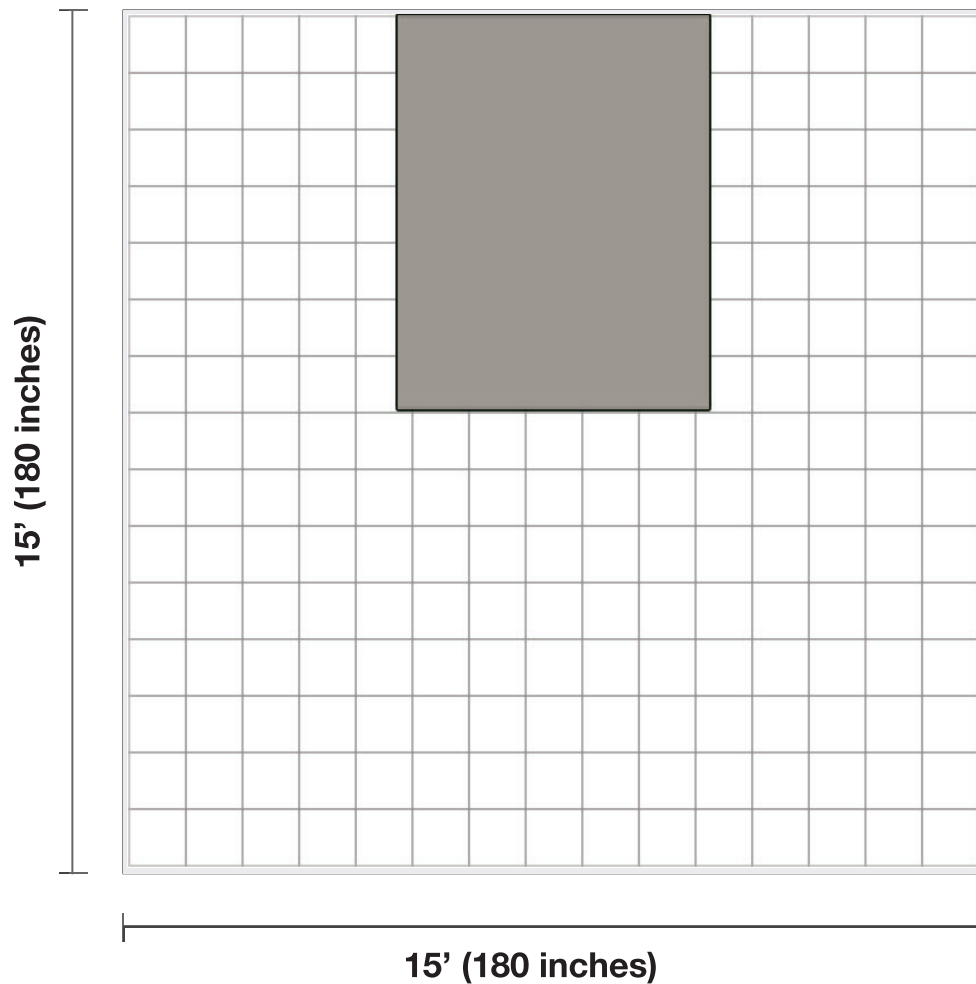

H E N R E D O N

1862100 King Bed

Before purchasing your furniture, please measure your space and note all item measurements to ensure the item will fit your space.

General Dimensions: (W x D x H)

King Bed: 85.3" x 87.1" x 47.2"; 167.1 lb

Room Plan:

Entry width required for delivery: 10"

Room Size

Rooms vary in shapes and sizes.

The layout is scaled to 15' x 15' for visual purposes

H E N R E D O N

1862047 Queen Bed

Before purchasing your furniture, please measure your space and note all item measurements to ensure the item will fit your space.

General Dimensions: (W x D x H)

Queen Bed: 68.8" x 87.1" x 47.2"; 157.8 lb

Room Plan:

Entry width required for delivery: 10"

Room Size

Rooms vary in shapes and sizes.

The layout is scaled to 15' x 15' for visual purposes