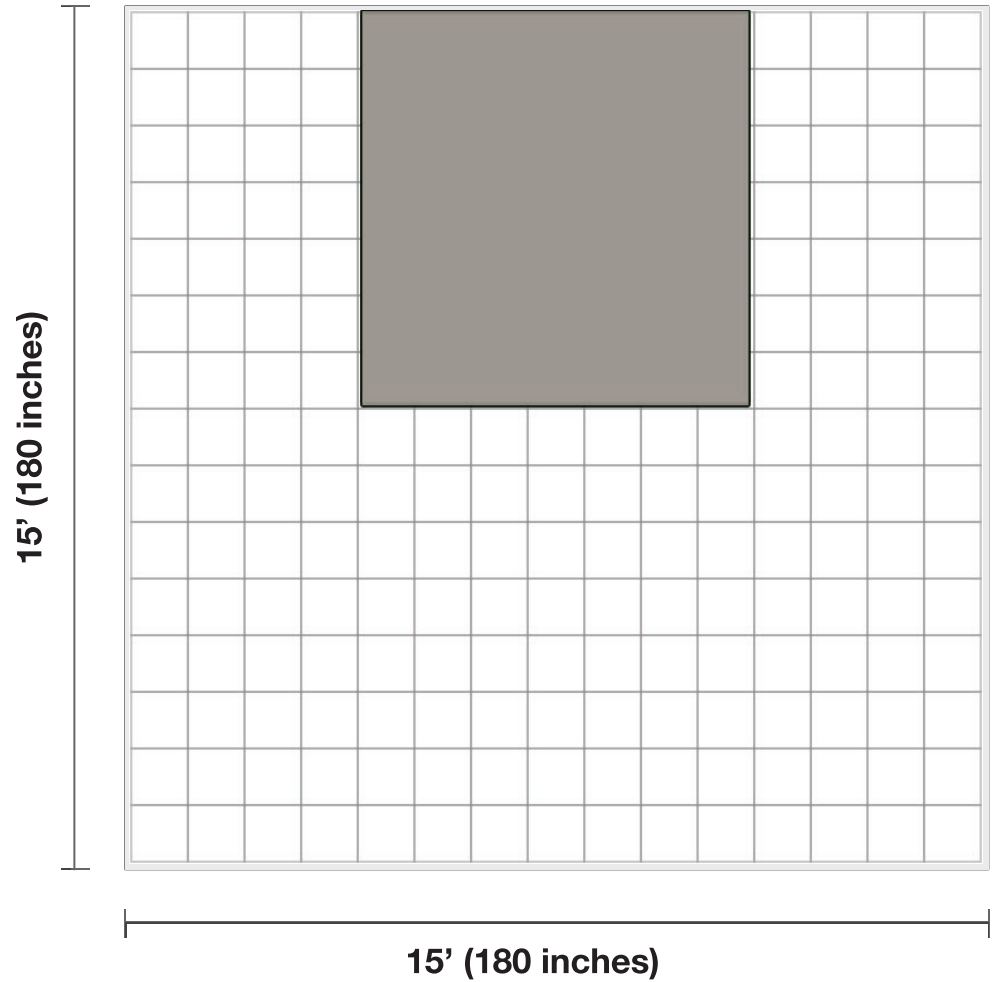

H E N R E D O N

1862100 King Bed

Before purchasing your furniture, please measure your space and note all item measurements to ensure the item will fit your space.

General Dimensions: (W x D x H)

King Bed: 85.3" x 87.1" x 47.2"; 167.1 lb

Room Plan:

Entry width required for delivery: 10"

Room Size

Rooms vary in shapes and sizes.

The layout is scaled to 15' x 15' for visual purposes

H E N R E D O N

1862047 Queen Bed

Before purchasing your furniture, please measure your space and note all item measurements to ensure the item will fit your space.

General Dimensions: (W x D x H)

Queen Bed: 68.8" x 87.1" x 47.2"; 157.8 lb

Room Plan:

Entry width required for delivery: 10"

Room Size

Rooms vary in shapes and sizes.

The layout is scaled to 15' x 15' for visual purposes