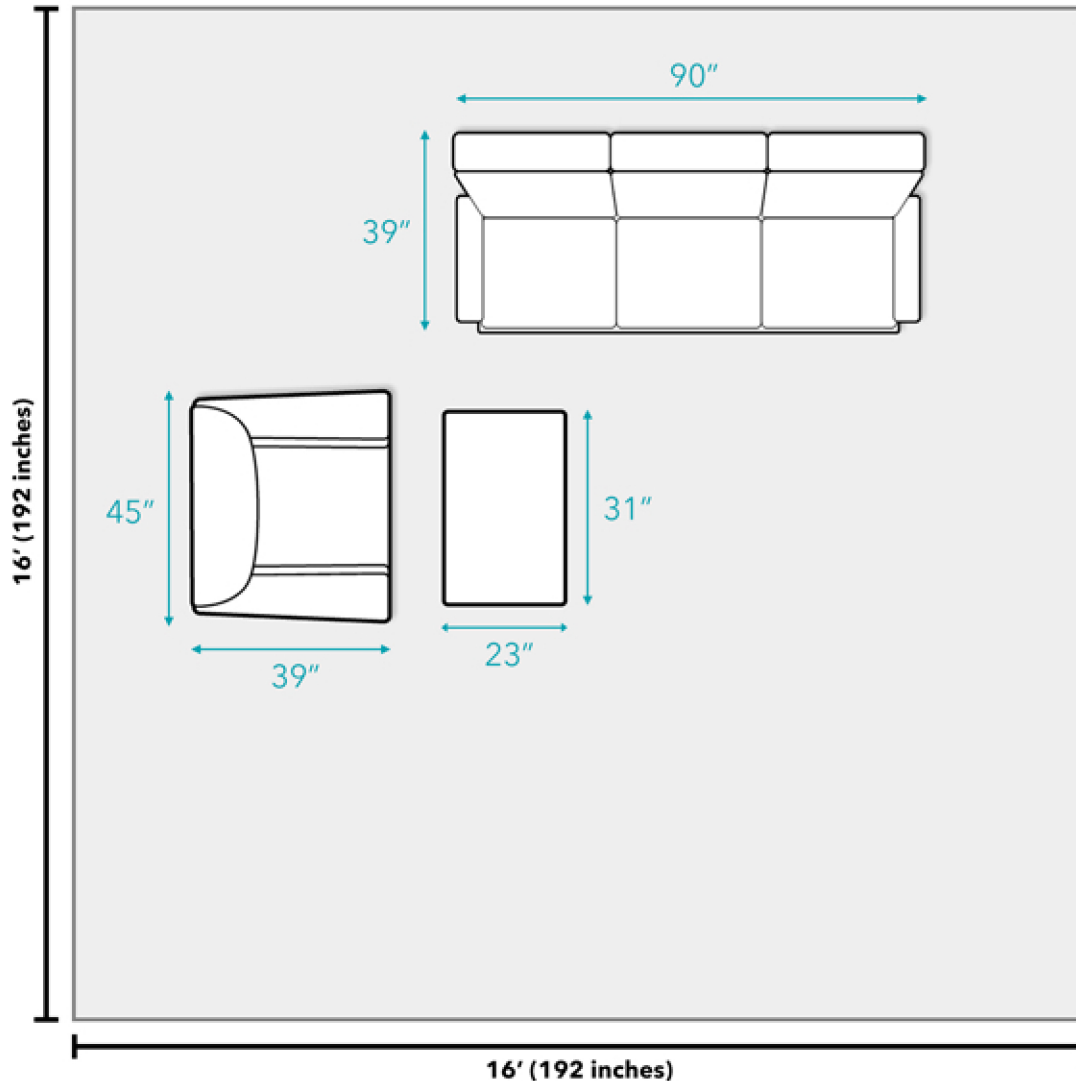

# Abbyson™

Floor Plan

## National Average Living Room Size

As of 2017, Dimensions Guide estimates that the average living room is a 16x16 foot square. Depending on the size of your home, including the number of people in your household, it may make sense for your living room to be a different size or shape. All measurements are approximate and are provided for informational purposes only.

## Overall Dimensions:

Sofa: 90" W x 39" D x 37" H  
Armchair: 45" W x 39" D x 37" H  
Ottoman: 31" W x 23" D x 19" H

## Additional Dimensions:

Seat cushions are 22" deep  
Seat cushions are 19" high off the ground  
Armrests are 22" high off the ground  
Armrests are 11" wide  
Legs are 2" tall

Door width required for delivery: 35"